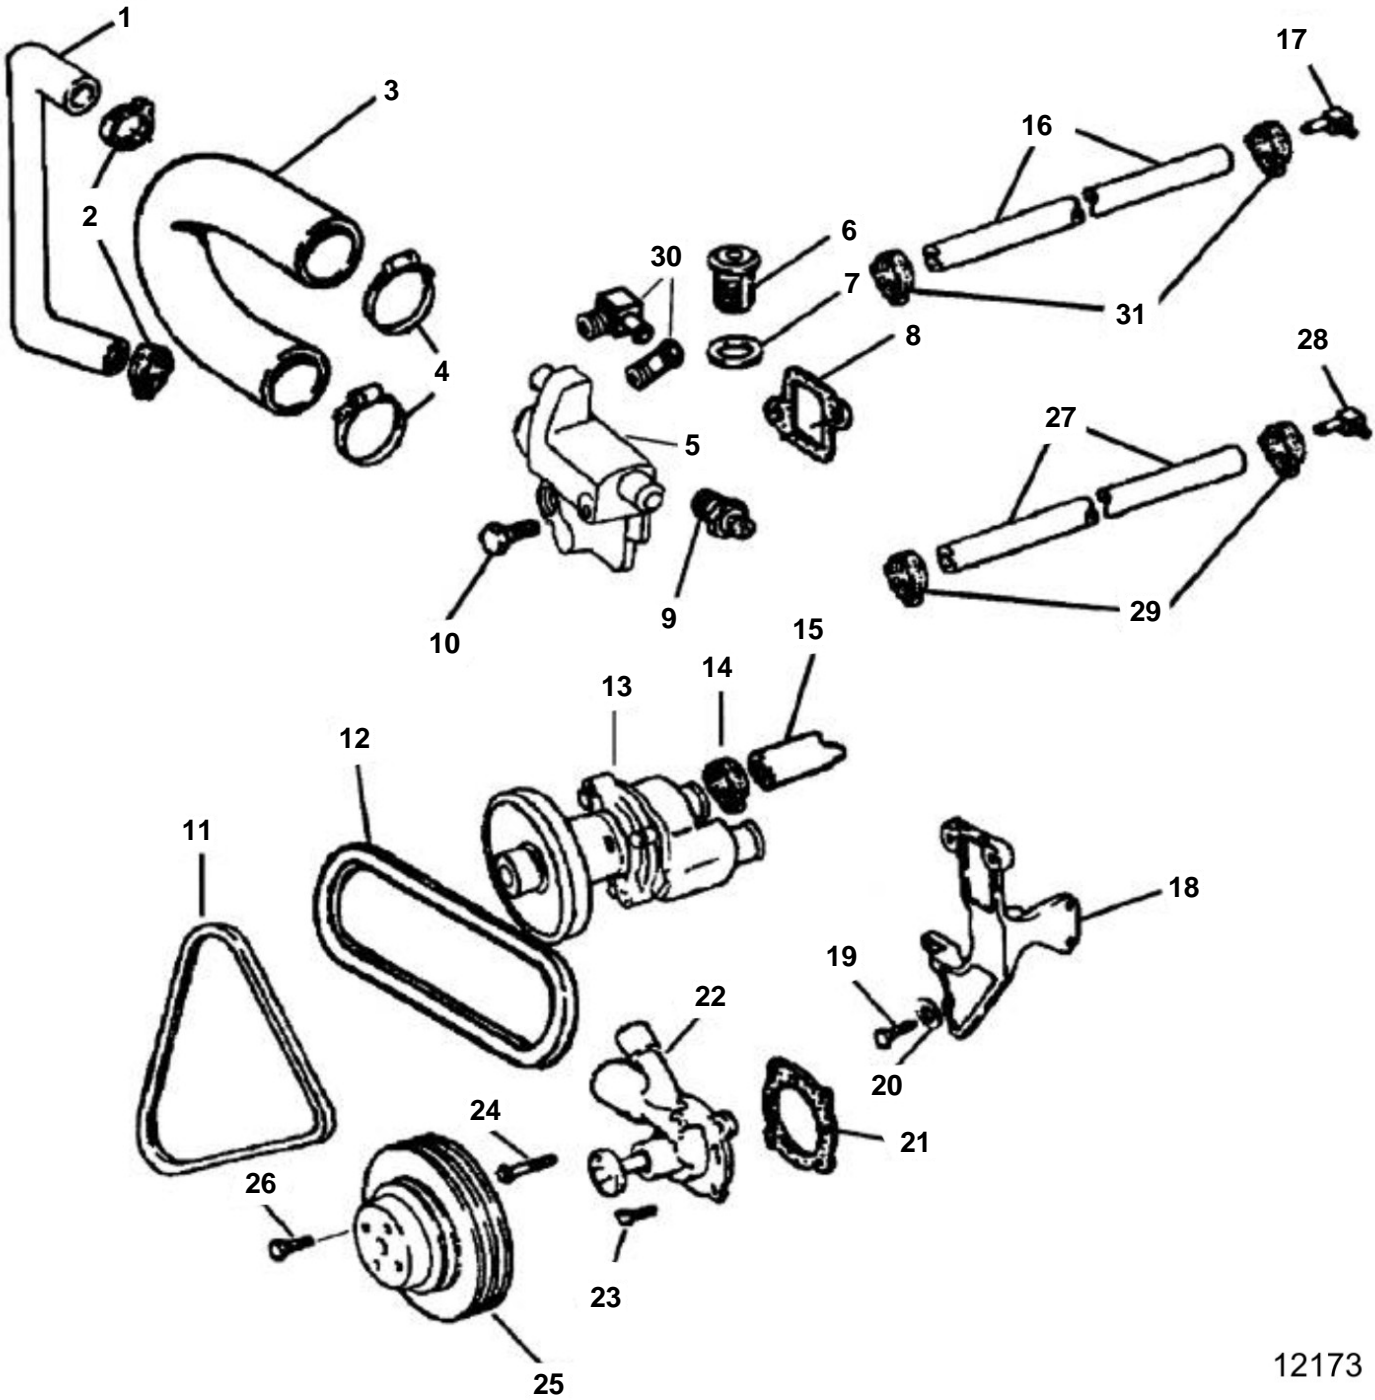

3.0GSMBY, 3.0GSPBY

12173

## 3.0GSMBY, 3.0GSPBY

REF	PART NO.	QTY	DESCRIPTION	NOTES
1	3852746	1	Hose, Thermostat hsg to manifold	
2	3853780		Hose clamp, Hose to elbow, exhaust manifold	
3	3857391		Hose, Thermostat hsg to water pump	
4	3852098		Hose clamp, Hose, thermostat hsg to water pump	
5	3850784	1	Thermostat housing	Early
	3857840	1	Thermostat housing	Late
6	3853799	1	Thermostat	
7	3856537	1	O-ring, Thermostat	
8	3852096	1	Gasket, Therm hsg to cylinder head	Part of engine gasket kit
9	3852029	1	Sensor, Water temperature	
	872068	1	Temperature sensor, Water temperature, dual station	
10	3853266	1	Screw, Therm. hsg to engine	
11	3853536	1	V-belt, Alternator pulley	Power steering
	3852336	1	V-belt, Alternator to pulley	Manual steering
12	3850268	1	V-belt, Water pump	
13	3857794	1	Sea water pump	
14	3850422	1	Hose clamp, Hose, water pump inlet	
15	3852331	1	Hose, Dimbal hsg to water pump	Manual steering
16	943367	1	Rubber hose, Thermostat hsg to exhaust elbow	Early; 3/8-in. I.D.
	3857823	1	Hose, Thermostat hsg to exhaust elbow	Late; 1/2-in. I.D.
17	3853673	1	Elbow, Water to high rise elbow	Early; 3/8-in. I.D. hose
	3857821	1	Elbow, Water to high rise elbow	Late; 1/2-in. I.D. hose
18	3857223	1	Bracket, Water pump to engine	
19	3853155	2	Screw, Water pump to bracket	
20	3852162	2	Washer, Screw, water pump to bracket	
21	3853342	1	Gasket, Water pump	Part of engine gasket kit
22	3854017	1	Water pump	
23	3853167	2	Bolt, Water pump	
24	3852063	2	Screw, Water pump	
25	3852401	1	Pulley, Water pump	
26	3853390	4	Screw, Water pump pulley to hub	
27	3851592	1	Hose, Thermostat hsg to manifold	
28	3852538	1	Elbow, Water hose to exhaust manifold	
29	3853780	2	Hose clamp, Hose, therm. hsg to manifold	
30	3853673	1	Elbow, Elbow	Early
	3857822	1	Fitting, Straight	Late
31	3853794	2	Hose clamp, Hose, therm. hsg	