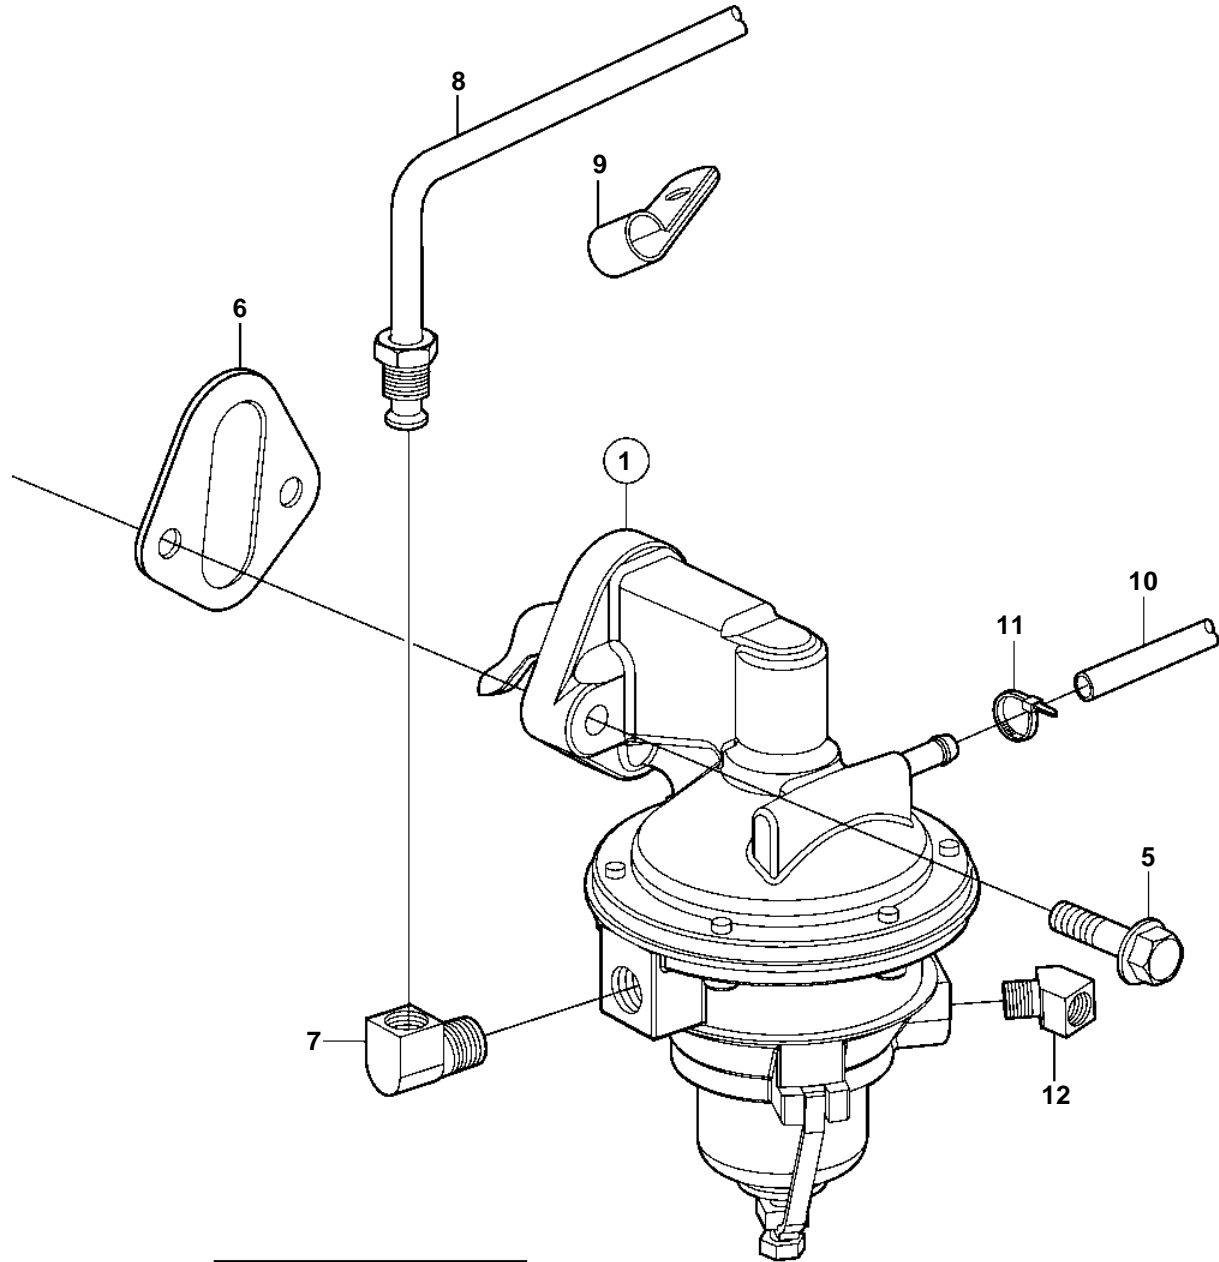

3.0GLP-J, 3.0GLP-N

3.0GLP-J, 3.0GLP-N

REF	PART NO.	QTY	DESCRIPTION	NOTES
1	3854858	1	Pump	
2	3855104	1	· Fuel filter	
3		1	· · Seal	not sold separately
4		1	· · Filter	not sold separately
5	3853397	2	Screw	
6	3854865	1	Gasket	
7		1	Fitting	
8	3860950	1	Fuel pipe	
9		1	Clamp	
10		1	Hose	L=39"
11	948211	1	Cable tie	
12	3852489	1	Adapter	