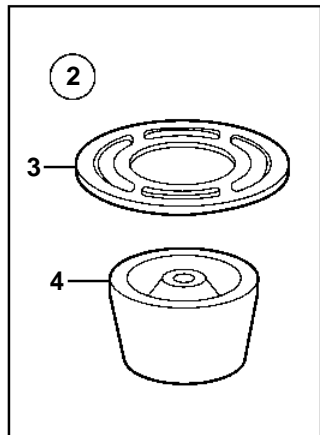

3.0GLP-J, 3.0GLP-N

3.0GLP-J, 3.0GLP-N

REF	PART NO.	QTY	DESCRIPTION	NOTES
1	3854858	1	Pump	
2	3855104	1	· Fuel filter	
3		1	· · Seal	not sold separately
4		1	· · Filter	not sold separately
5	3853397	2	Screw	
6	3854865	1	Gasket	
7		1	Fitting	
8	3860950	1	Fuel pipe	
9		1	Clamp	
10		1	Hose	L=39"
11	948211	1	Cable tie	
12	3852489	1	Adapter	