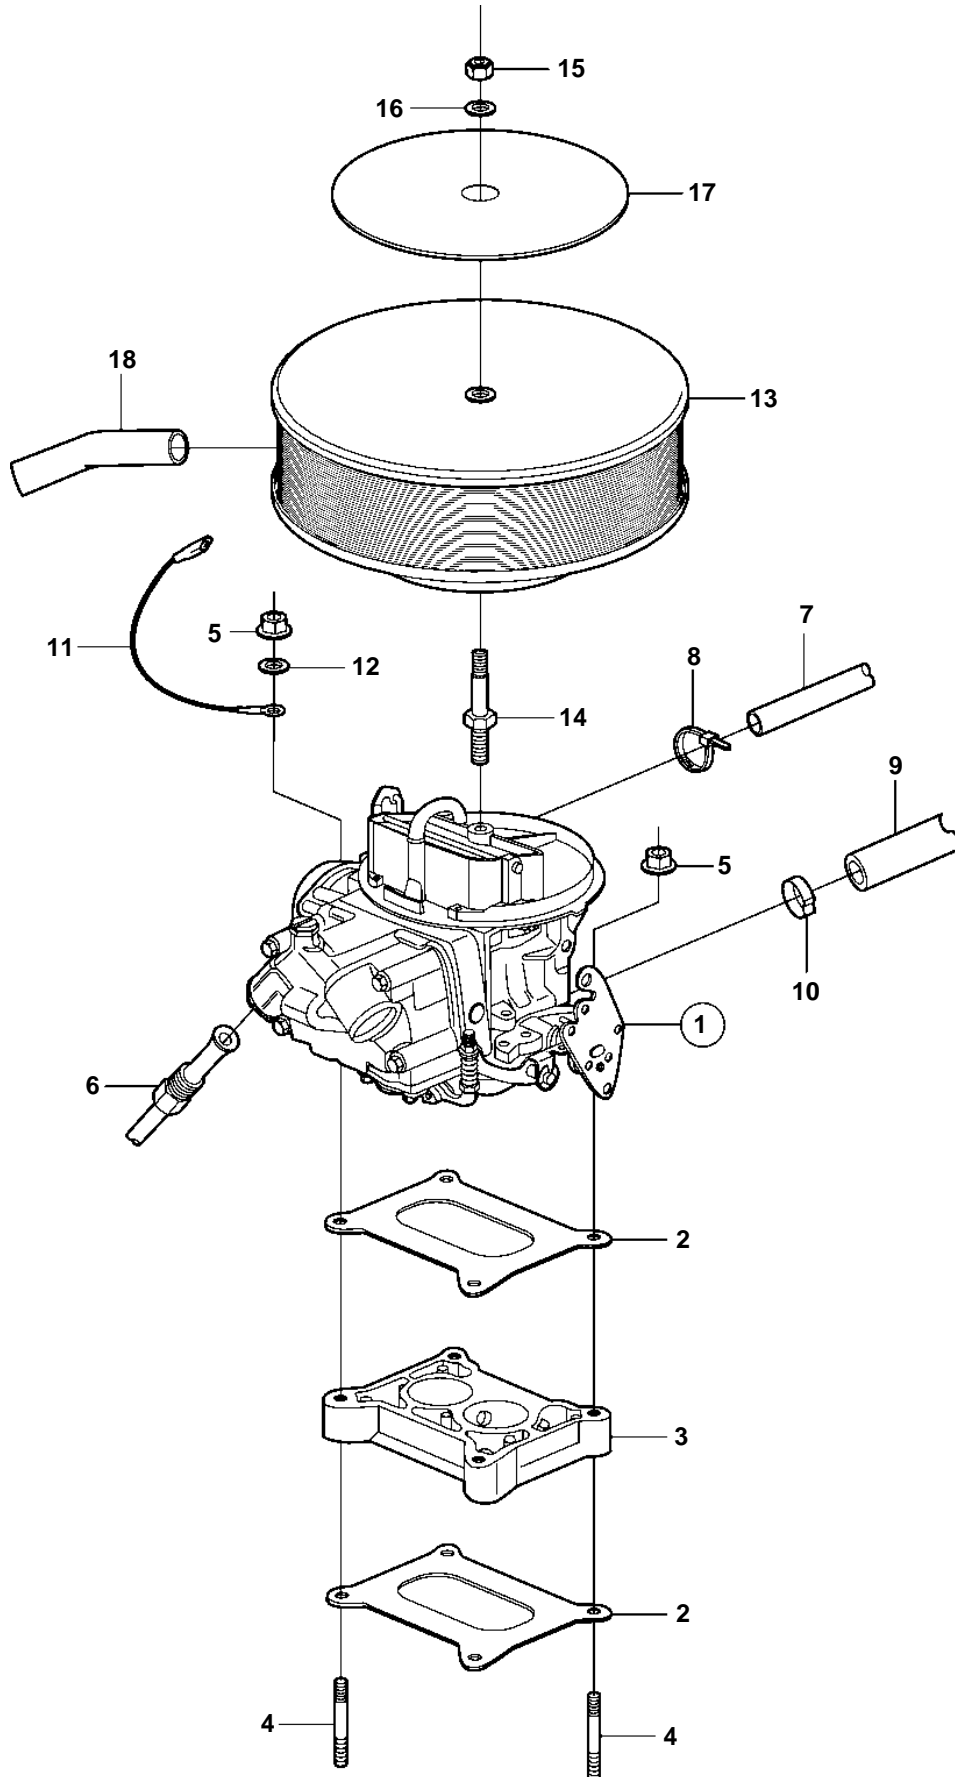

3.0GLP-J

19024

3.0GLP-J

| REF | PART NO. | QTY | DESCRIPTION | NOTES |
|-----|----------|-----|--------------|--------|
| 1 | 3887697 | 1 | Kit | |
| 2 | 3853283 | 2 | Gasket | |
| 3 | 3860750 | 1 | Spacer | |
| 4 | 3860751 | 4 | Stud | |
| 5 | 3852142 | 4 | Nut | |
| 6 | 3860950 | 1 | Fuel pipe | |
| 7 | | 1 | Hose | L=39" |
| 8 | 948211 | 1 | Cable tie | |
| 9 | 3856870 | 1 | Hose | |
| 10 | 982663 | 1 | Hose clamp | |
| 11 | | 1 | Cable | |
| 12 | 3852191 | 1 | Washer | |
| 13 | 3862630 | 1 | Flame shield | |
| 14 | | 1 | Stud | |
| 15 | 3852118 | 1 | Nut | |
| 16 | 3852193 | 1 | Washer | |
| 17 | 3862780 | 1 | Decal | 3.0 GL |
| 18 | 3862743 | 1 | Hose | |