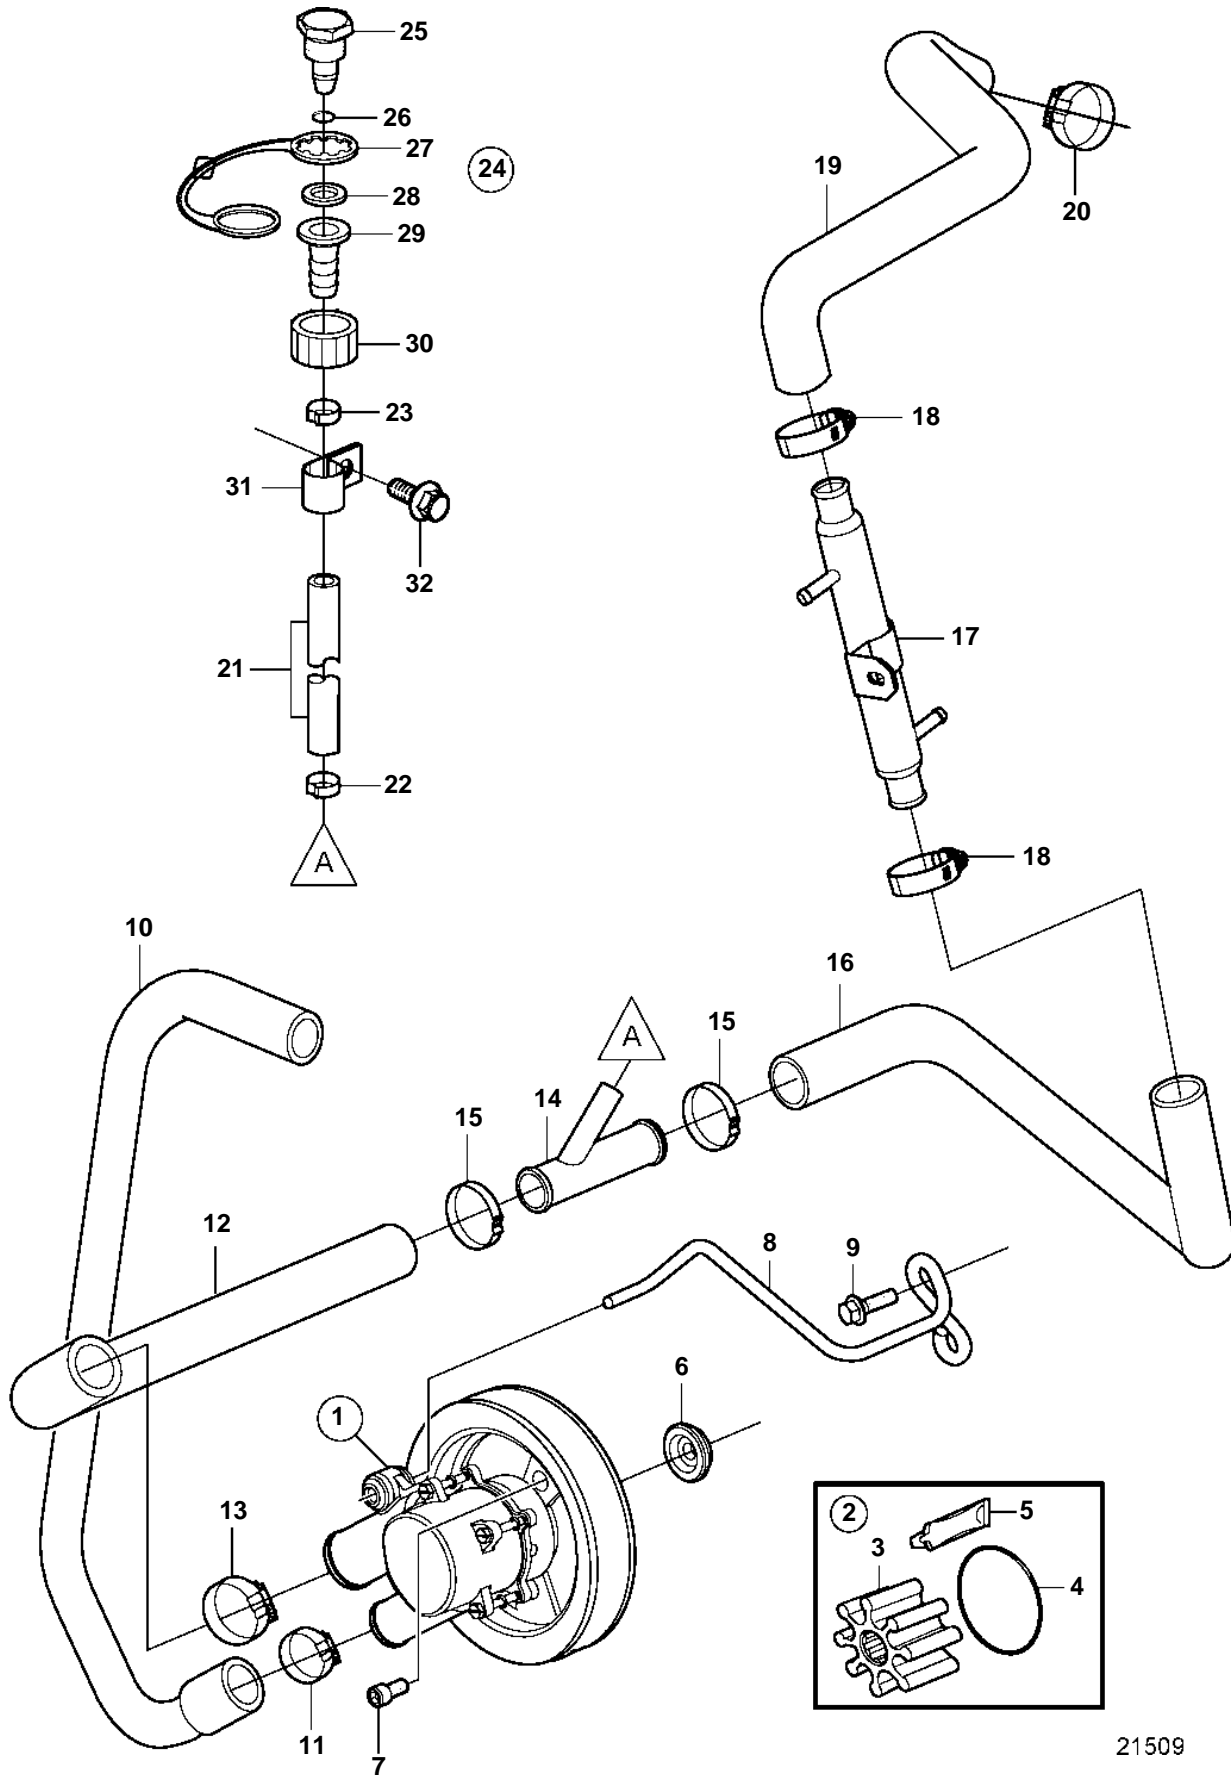

3.0GLP-J, 3.0GLP-N

21509

3.0GLP-J, 3.0GLP-N

REF	PART NO.	QTY	DESCRIPTION	NOTES
1	3812522	1	Pump	Replaced by 21212798
	21212798	1	Pump	
2	3842786	1	· Kit	Replaced by 21213664
	21213664	1	· Impeller kit	
3		1	· · Impeller	not sold separately
4	3858938	1	· · O-ring	
5		1	· · Lubricant, glycerin	not sold separately
6	3860262	1	Guide washer	
7	3860432	3	Screw	
8	3817687	1	Bracket	
9		2	Screw	
10	3817814	1	Hose	
11	3863444	1	Hose clamp	
12	3817821	1	Hose	
13	3863440	1	Hose clamp	
14	3862699	1	T-pipe	
15	982645	2	Clamp	
16	3862945	1	Hose	
17	3862666	1	Oil cooler	
18	3863444	2	Hose clamp	
19	3817582	1	Hose	
20	3812302	1	Hose clamp	
21	3857823	1	Hose	
22	983168	1	Clamp	
23	983146	1	Clamp	
24	3807440	1	Connector	
25		1	· Cap	not sold separately
26	942978	1	· O-ring	
27	3862082	1	· Retainer	
28	3807664	1	· Washer	
29		1	· Connector	not sold separately
30		1	· Connector	not sold separately
31	3862891	1	Attaching clamp	
32		1	Screw	