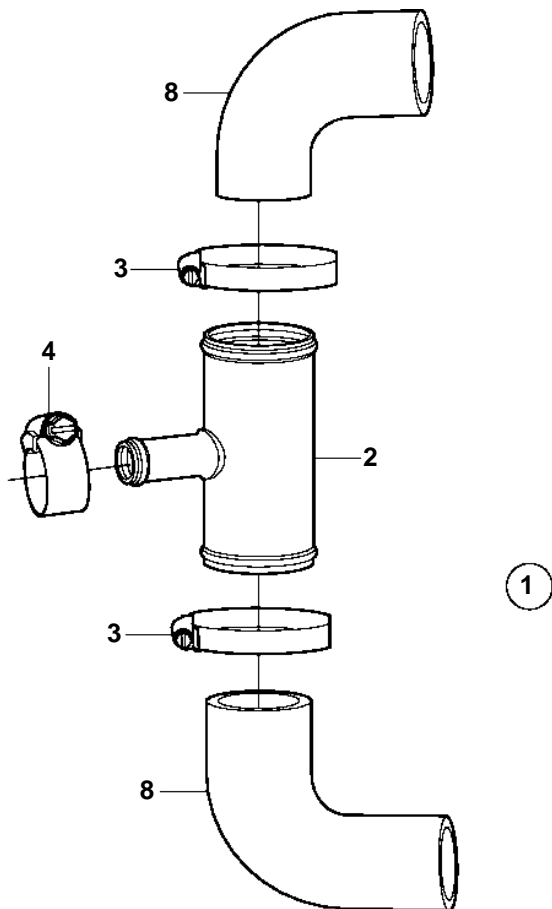

3.0GLP-J, 3.0GLP-N

3.0GLP-J, 3.0GLP-N

REF	PART NO.	QTY	DESCRIPTION	NOTES
1	40005445		Kit	Kit has other parts that are not used on this engine
2	3863068	1	· T-pipe	
3	3863438	2	· Hose clamp	
4	3853813	2	· Hose clamp	
5	3862196	1	· Fitting	
6	3593571	1	· Fitting	7/16" - 14 UNC
	3841708	1	· Fitting	1/4"-18 NPTF
7	856483	1	· Hose connection	
8		1	Hose, circulation pump	Cut
9		1	Hose, heater	Hose not supplied with kit.
10	3849500	1	Plug	
11		1	· O-ring	Part not sold