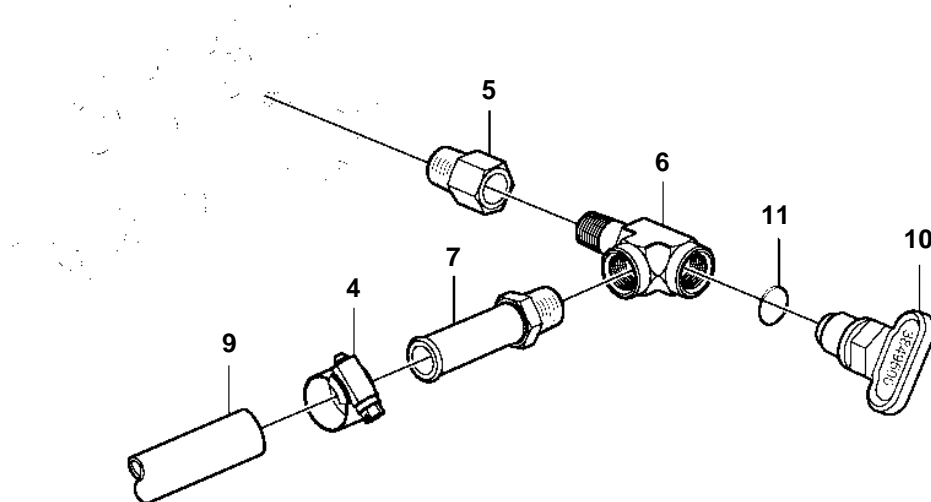

3.0GLP-J, 3.0GLP-N

3.0GLP-J, 3.0GLP-N

REF	PART NO.	QTY	DESCRIPTION	NOTES
1	40005445		Kit	Kit has other parts that are not used on this engine
2	3863068	1	· T-pipe	
3	3863438	2	· Hose clamp	
4	3853813	2	· Hose clamp	
5	3862196	1	· Fitting	
6	3593571	1	· Fitting	7/16" - 14 UNC
	3841708	1	· Fitting	1/4"-18 NPTF
7	856483	1	· Hose connection	
8		1	Hose, circulation pump	Cut
9		1	Hose, heater	Hose not supplied with kit.
10	3849500	1	Plug	
11		1	· O-ring	Part not sold