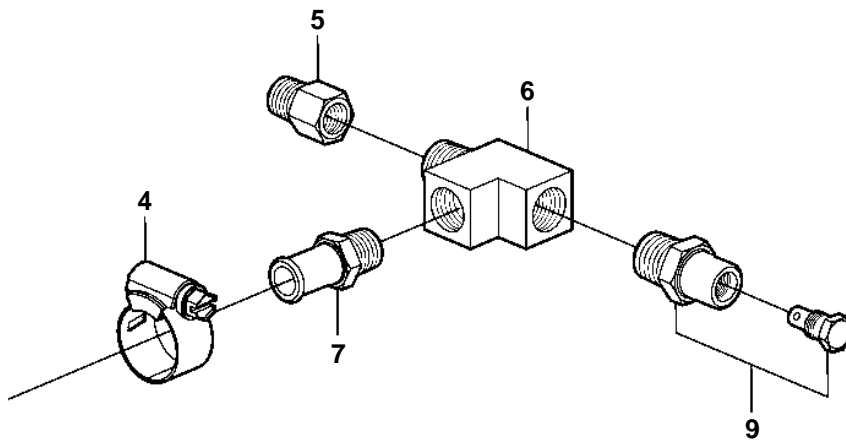

3.0GLP-E

3.0GLP-E

REF	PART NO.	QTY	DESCRIPTION	NOTES
1	3862101	1	Hot water outlet	
2	3855531	1	• T-pipe	
3	3852098	2	• Clamp	
4	3853813	2	• Clamp	
5	3862196	1	• Fitting	
6	3850490	1	• Fitting	
7	856483	1	• Hose nipple	
8		1	Hose, circulation pump	CUT
9	3854494	1	Drain cock	