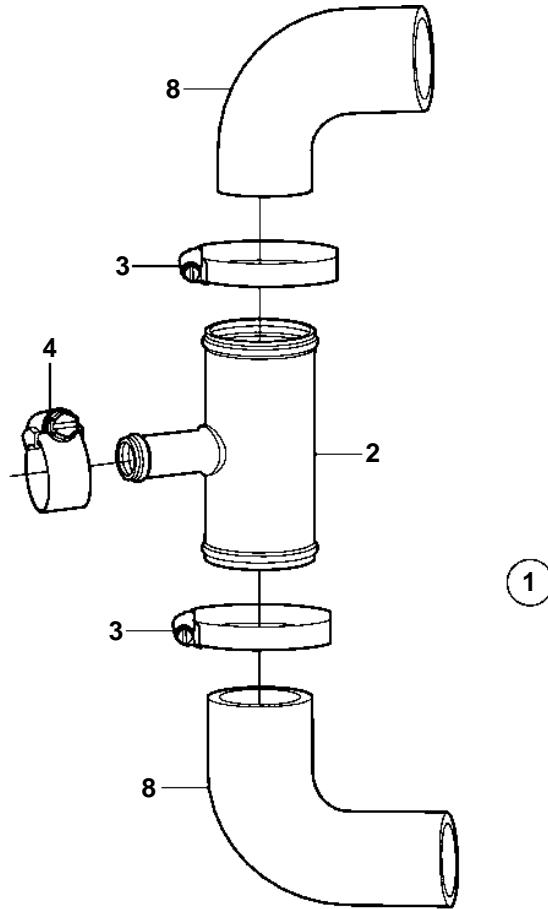

3.0GLP-E

3.0GLP-E

REF	PART NO.	QTY	DESCRIPTION	NOTES
1	3862101	1	Hot water outlet	
2	3855531	1	• T-pipe	
3	3852098	2	• Clamp	
4	3853813	2	• Clamp	
5	3862196	1	• Fitting	
6	3850490	1	• Fitting	
7	856483	1	• Hose nipple	
8		1	Hose, circulation pump	CUT
9	3854494	1	Drain cock	