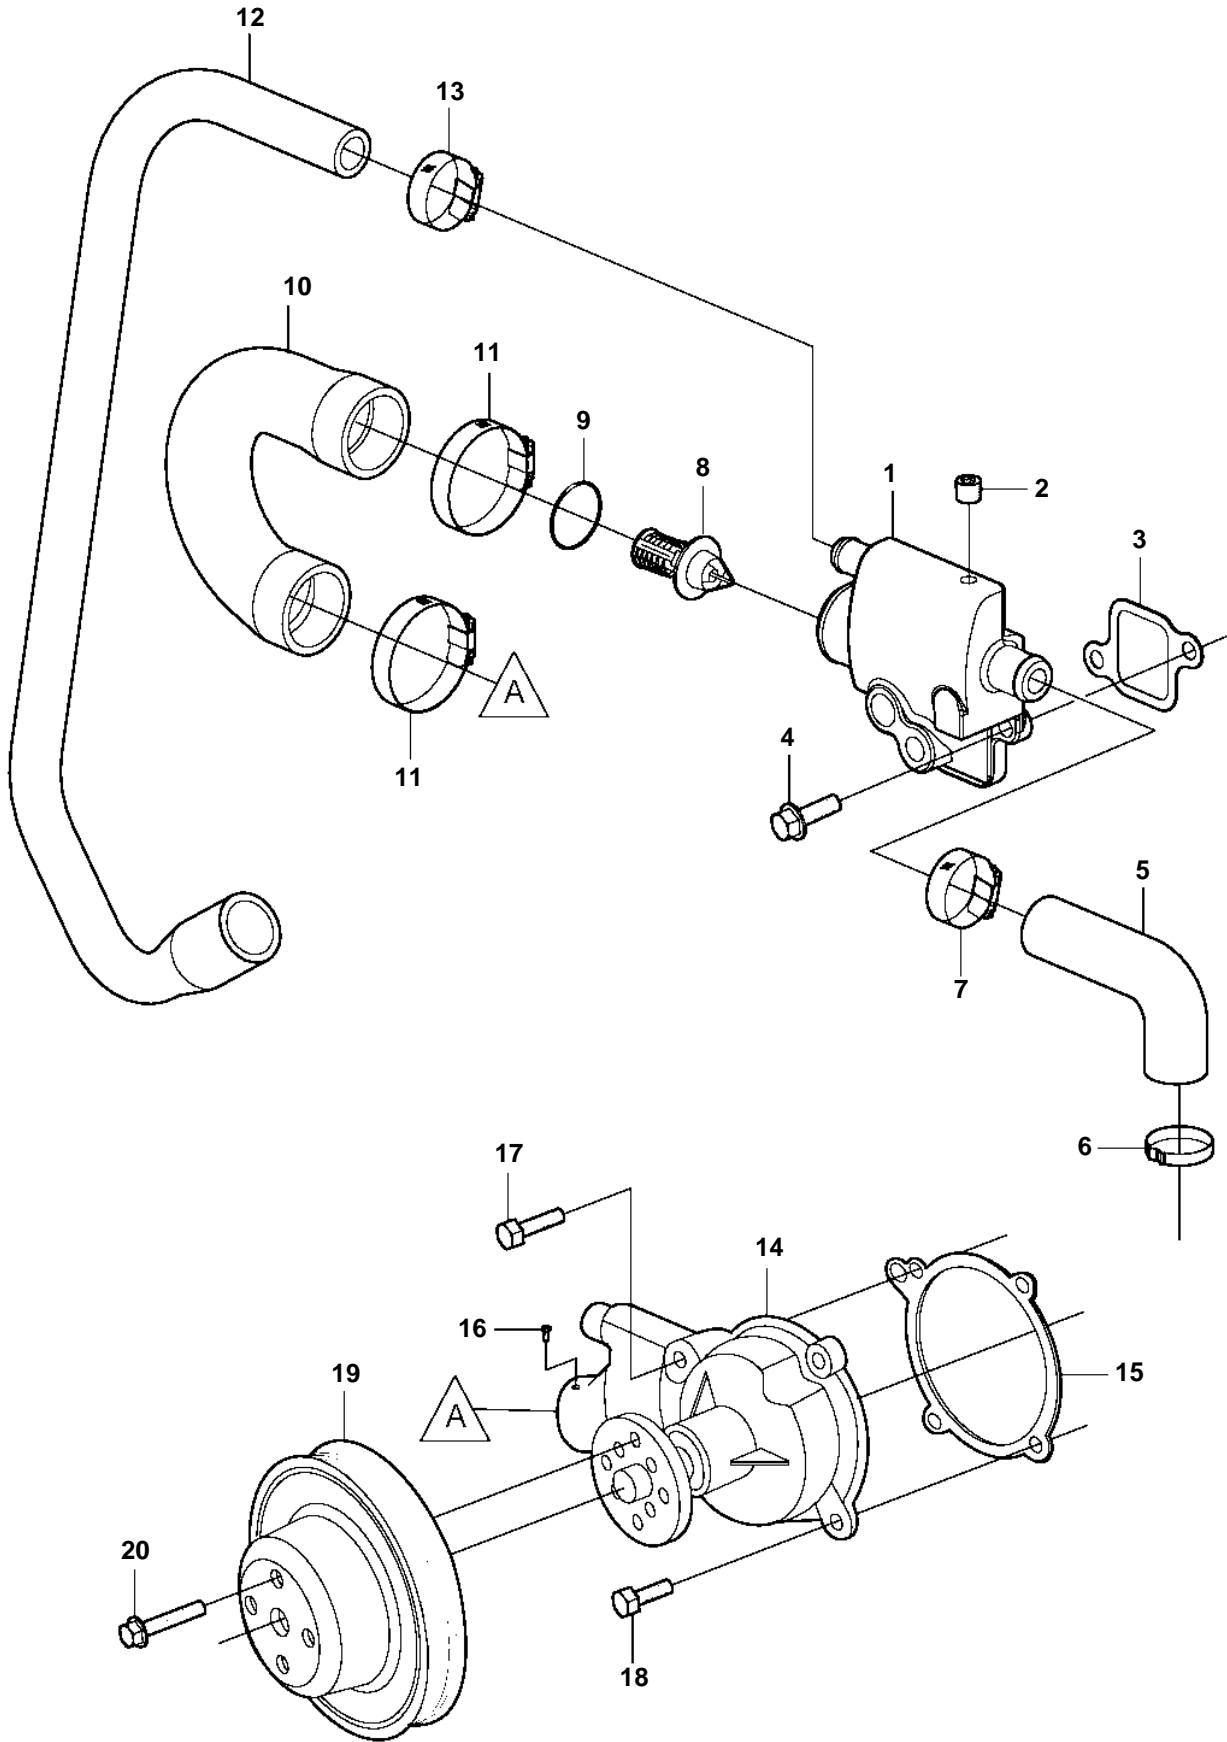

3.0GLP-E

3.0GLP-E

REF	PART NO.	QTY	DESCRIPTION	NOTES
1	3861409	1	Thermostat housing	
2	3850740	1	Plug	
3	3852096	1	Gasket	
4	3860163	2	Screw	
5	3861423	1	Hose	
6	982644	1	Clamp	
7	3863441	1	Clamp	
8	3853799	1	Thermostat	
9	3856537	1	O-ring	
10	3857391	1	Hose	
11	3863438	2	Clamp	
12	3817814	1	Hose	
13	3863439	1	Clamp	
14	3858340	1	Circulation pump	
15	3853342	1	Gasket	
16	3852024	1	Rivet	
17	3852063	2	Screw	L=1.50" (38mm)
18	3858499	2	Screw	L=0.875" (22mm)
19	3588781	1	Pulley	
20	3812255	4	Screw	