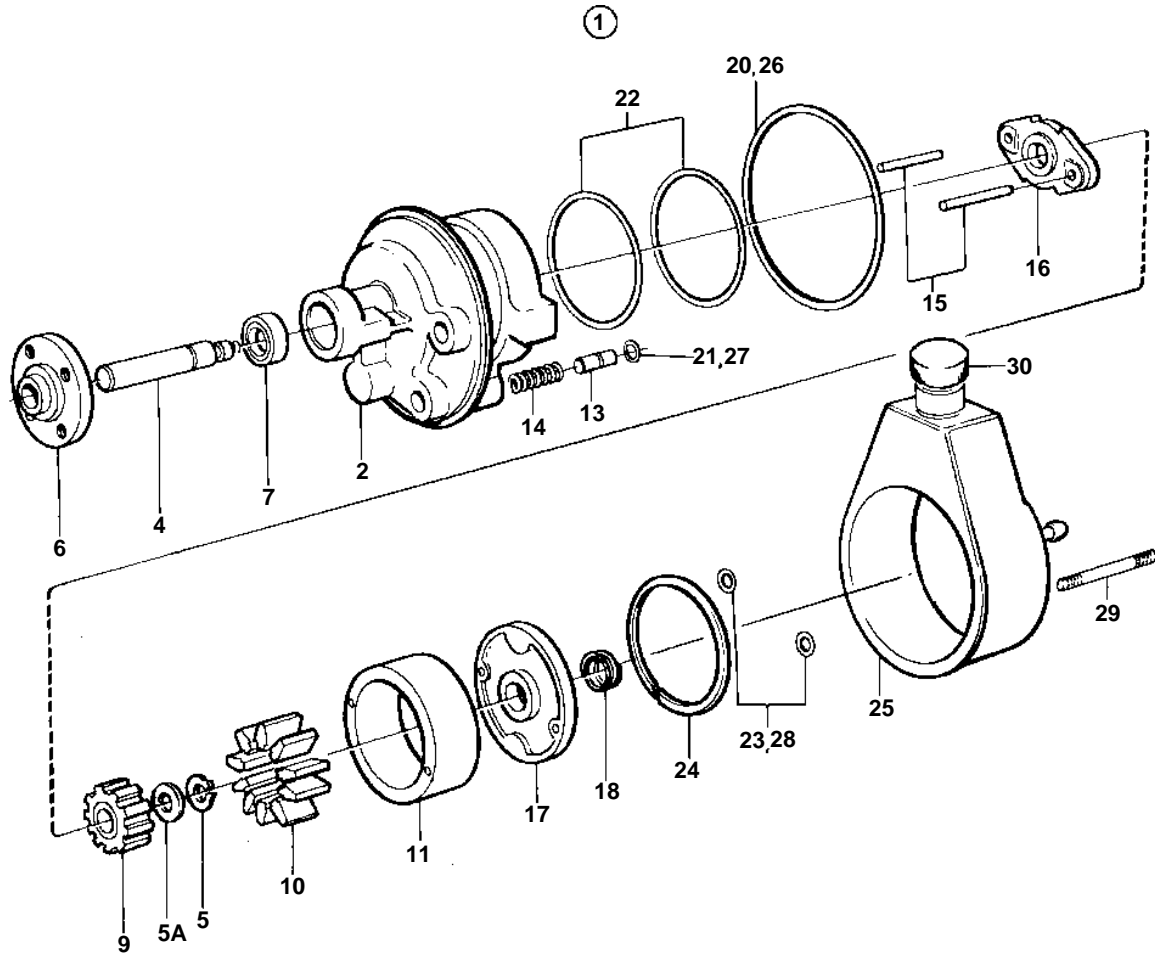

COMMON

7222

COMMON

REF	PART NO.	QTY	DESCRIPTION	NOTES
1	838310	1	Power steering pump	
2		1	· HOUSING	
3		1	· SHAFT KIT	
4		1	· · SHAFT	
5	273881	1	· · Sealing ring kit	
5A	1272634	X	· Adjusting washer	TH = 0,05 MM
	1272635	X	· Adjusting washer	TH = 0,1 MM
	1272636	X	· Adjusting washer	TH = 0,2 MM
	1272637	X	· Adjusting washer	TH = 0,3 MM
6		1	· HUB	
7	1272412	2	· Seal	
8		1	· ROTOR KIT	
9		1	· · ROTOR	
10		1	· · VANE	
11		1	· · RING	
12	273905	1	· Valve kit	
13		1	· · VALVE	
14		1	· · SPRING	
15	1272427	1	· Pin	
16	1329586	1	· Plate	
17		1	· PLATE	
18	1329589	1	· Spring	
19	855735	1	· Sealing kit	
20		1	· · O-RING	
21		1	· · O-RING	
22		2	· · O-RING	
23		2	· · O-RING	
24		1	· · CIRCLIP	
25	855544	1	· Oil container kit	
26		1	O-RING	INCLUDED IN 855735.
27		1	O-RING	INCLUDED IN 855735.
28		1	O-RING	INCLUDED IN 855735.
29	855574	2	· Stud	
30	1330839	1	· Cover	