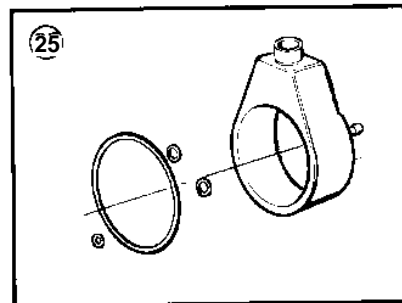

COMMON

7222

COMMON

REF	PART NO.	QTY	DESCRIPTION	NOTES
1	838310	1	Power steering pump	
2		1	· HOUSING	
3		1	· SHAFT KIT	
4		1	· · SHAFT	
5	273881	1	· · Sealing ring kit	
5A	1272634	X	· Adjusting washer	TH = 0,05 MM
	1272635	X	· Adjusting washer	TH = 0,1 MM
	1272636	X	· Adjusting washer	TH = 0,2 MM
	1272637	X	· Adjusting washer	TH = 0,3 MM
6		1	· HUB	
7	1272412	2	· Seal	
8		1	· ROTOR KIT	
9		1	· · ROTOR	
10		1	· · VANE	
11		1	· · RING	
12	273905	1	· Valve kit	
13		1	· · VALVE	
14		1	· · SPRING	
15	1272427	1	· Pin	
16	1329586	1	· Plate	
17		1	· PLATE	
18	1329589	1	· Spring	
19	855735	1	· Sealing kit	
20		1	· · O-RING	
21		1	· · O-RING	
22		2	· · O-RING	
23		2	· · O-RING	
24		1	· · CIRCLIP	
25	855544	1	· Oil container kit	
26		1	O-RING	INCLUDED IN 855735.
27		1	O-RING	INCLUDED IN 855735.
28		1	O-RING	INCLUDED IN 855735.
29	855574	2	· Stud	
30	1330839	1	· Cover	