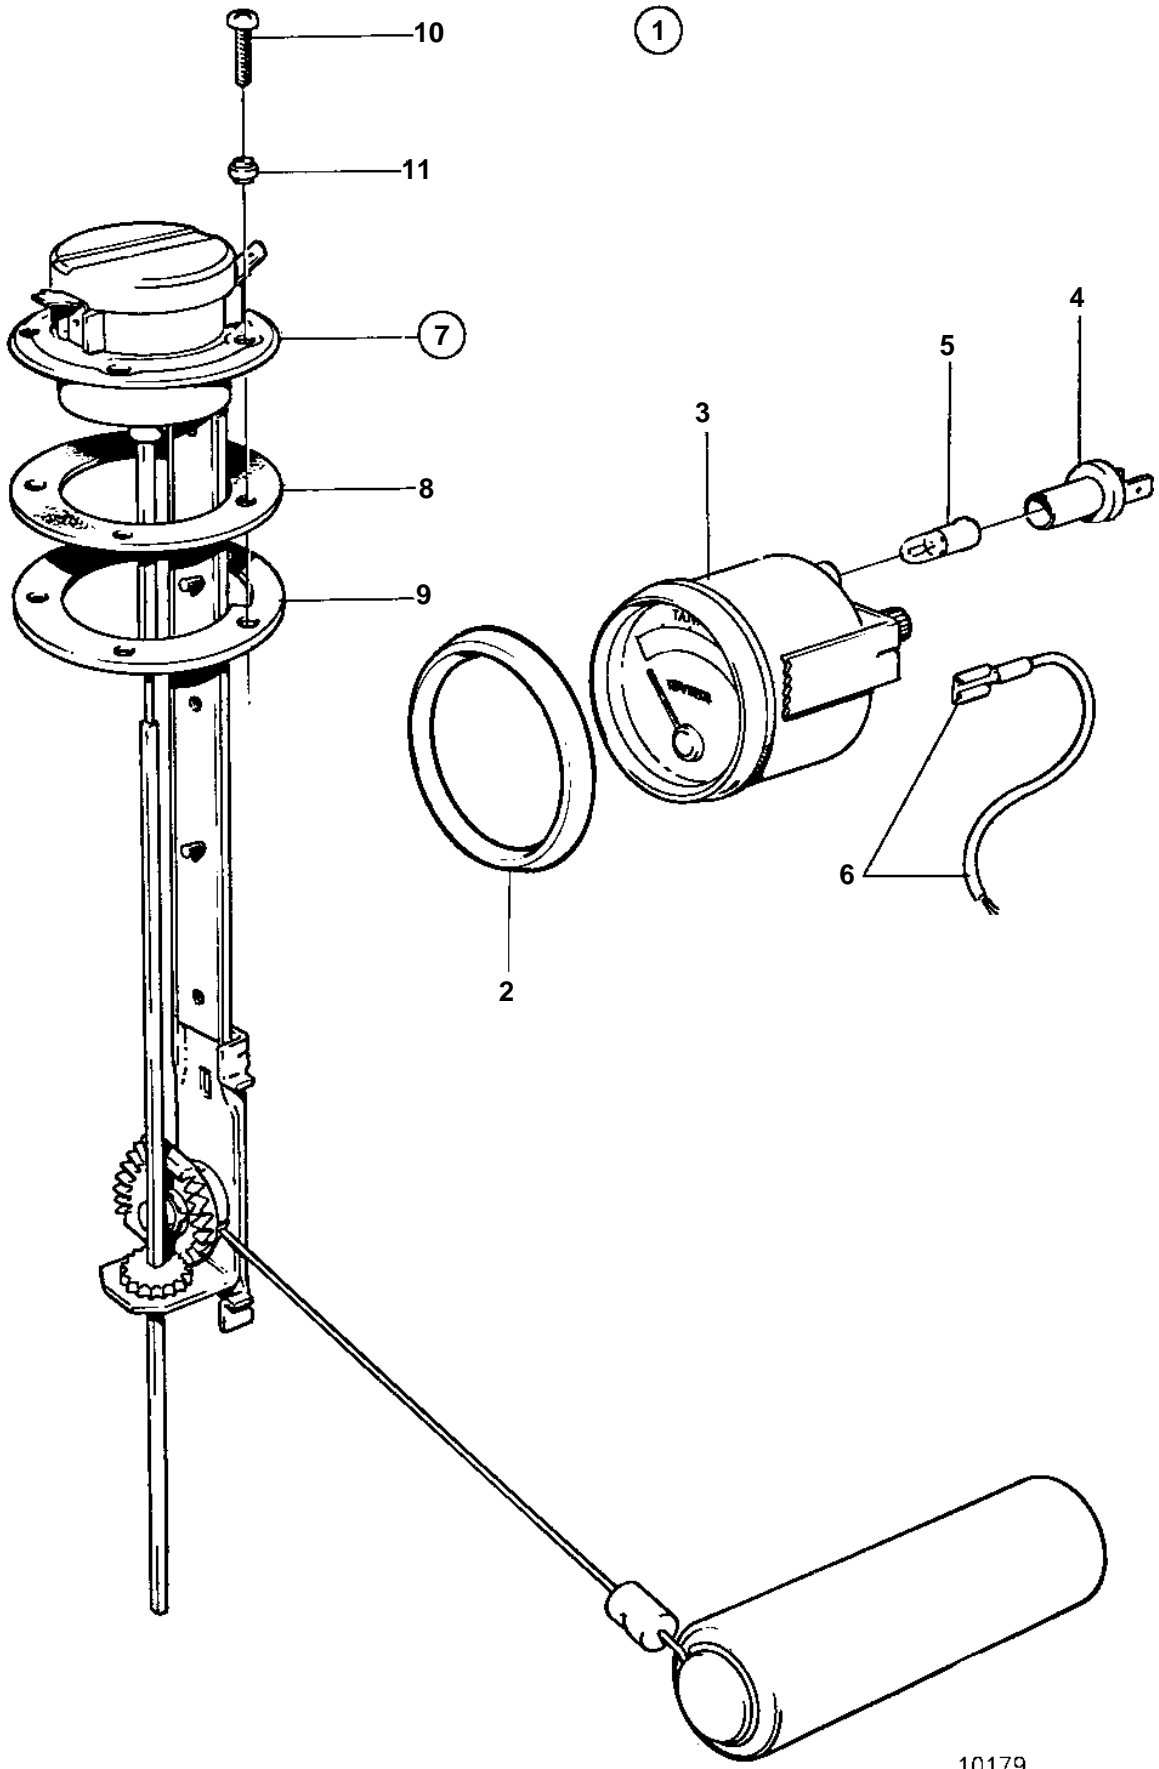

COMMON

**COMMON**

REF	PART NO.	QTY	DESCRIPTION	NOTES
1	858881	1	Tank gauge kit	12V REPL BY 1140462. WHITE COLOURED DECOR STRIPE.
2	858643	1	• Front ring	
3	863942	1	• Water level gauge	(828635)
4	863945	2	• • Bulb socket	FOR INSTRUMENTS WITH PARTNO 828632,828635 SHOULD WHITE BULB 19923 AND BULB HOLDER 808175 BE INSTALLED.
5	863946	2	• • Bulb	RED. FOR INSTRUMENTS WITH PARTNO 828632,828635 SHOULD WHITE BULB 19923 AND BULB HOLDER 808175 BE INSTALLED.
6		X	• CABLES AND TERMINALS	SEE GROUP 3
7	834389	1	• Sender	
8	89865	1	• • Gasket	
9	834480	1	• • Flange	
10	956078	4	• • Screw	L = 16 MM
	956081	1	• • Screw	L = 25 MM
11	834481	5	• • Gasket	