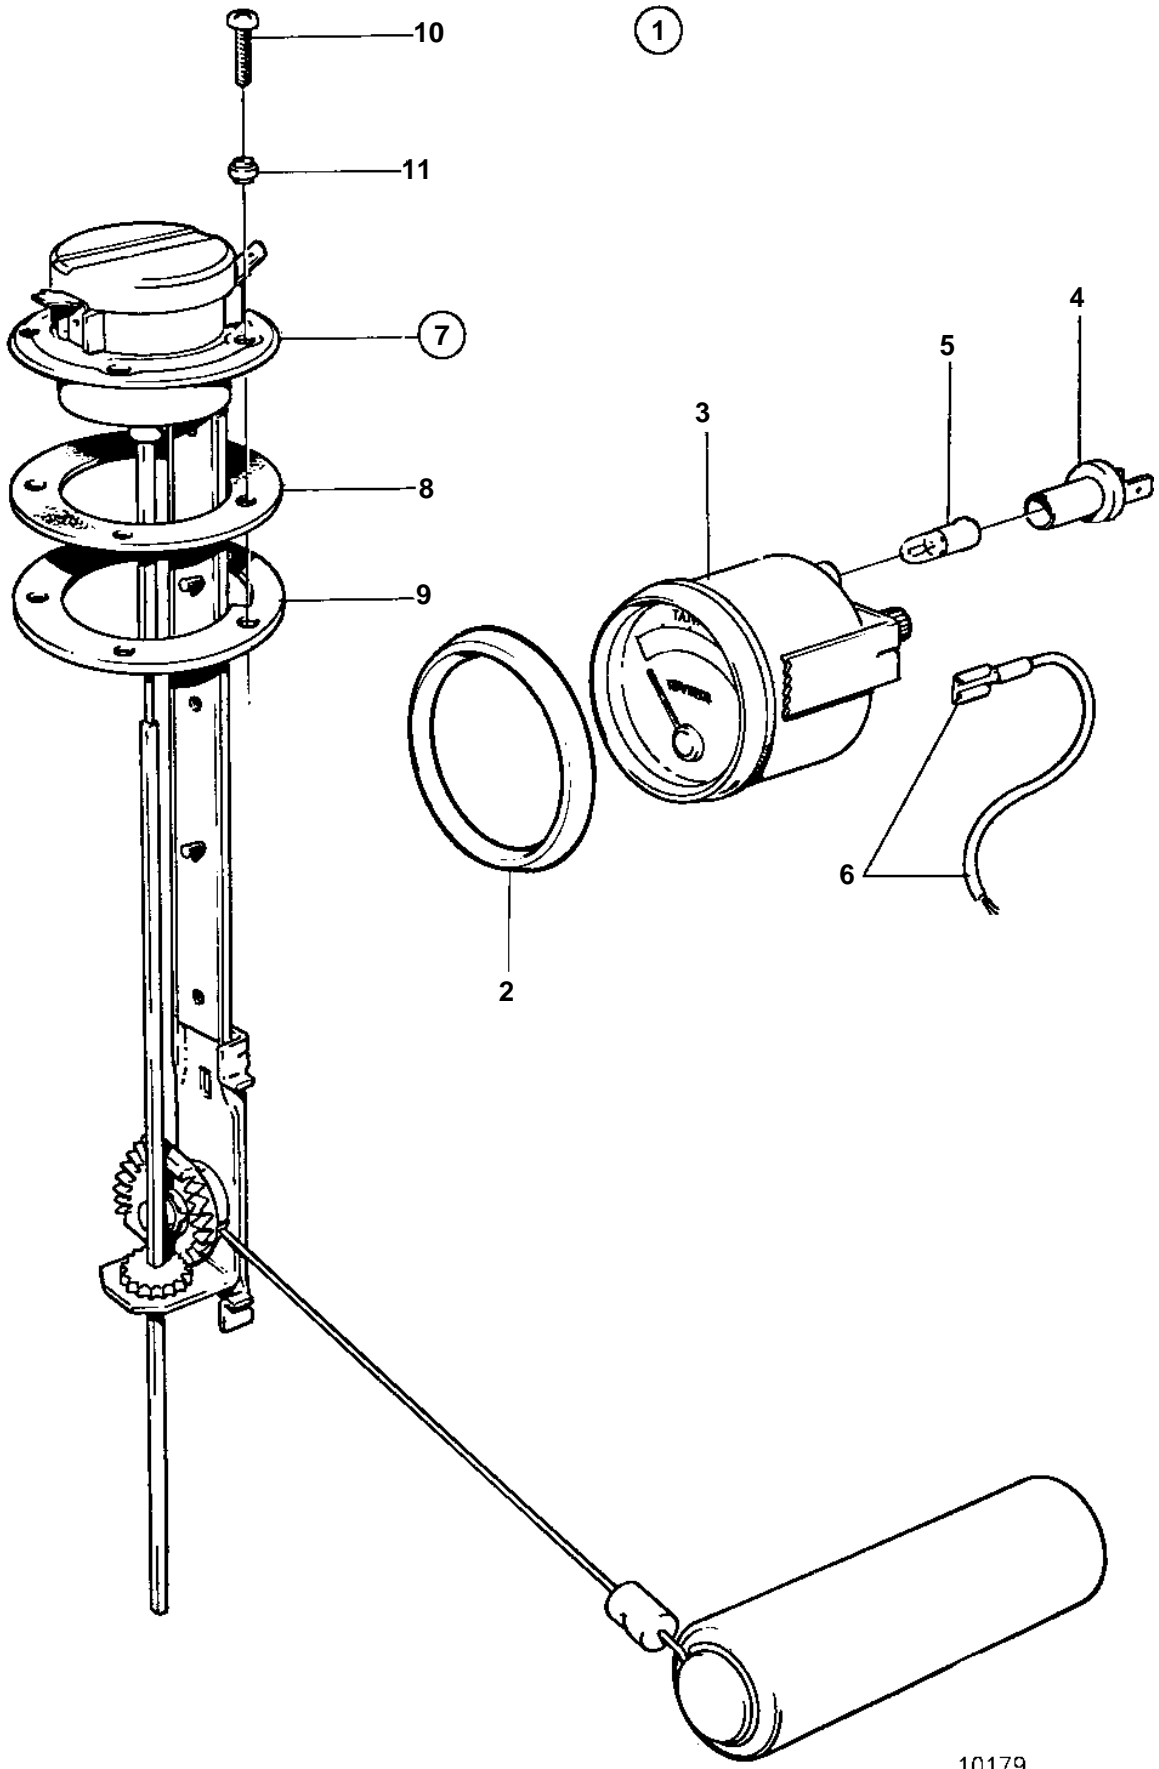

COMMON

**COMMON**

REF	PART NO.	QTY	DESCRIPTION	NOTES
1	828716	1	Water level gauge	12V REPL BY 858881. GOLD COLOURED DECOR STRIPE.
2	858643	1	· Front ring	(828542)
3	863942	1	· Water level gauge	(828635)
4	863945	2	· · Bulb socket	FOR INSTRUMENTS WITH PARTNO 828632,828635 SHOULD WHITE BULB 19923 AND BULB HOLDER 808175 BE INSTALLED.
5	863946	2	· · Bulb	RED. FOR INSTRUMENTS WITH PARTNO 828632,828635 SHOULD WHITE BULB 19923 AND BULB HOLDER 808175 BE INSTALLED.
6		X	· CABLES AND TERMINALS	SEE GROUP 3
7	834389	1	· Sender	
8	89865	1	· · Gasket	
9	834480	1	· · Flange	
10	956078	4	· · Screw	L = 16 MM
	956081	1	· · Screw	L = 25 MM
11	834481	5	· · Gasket	