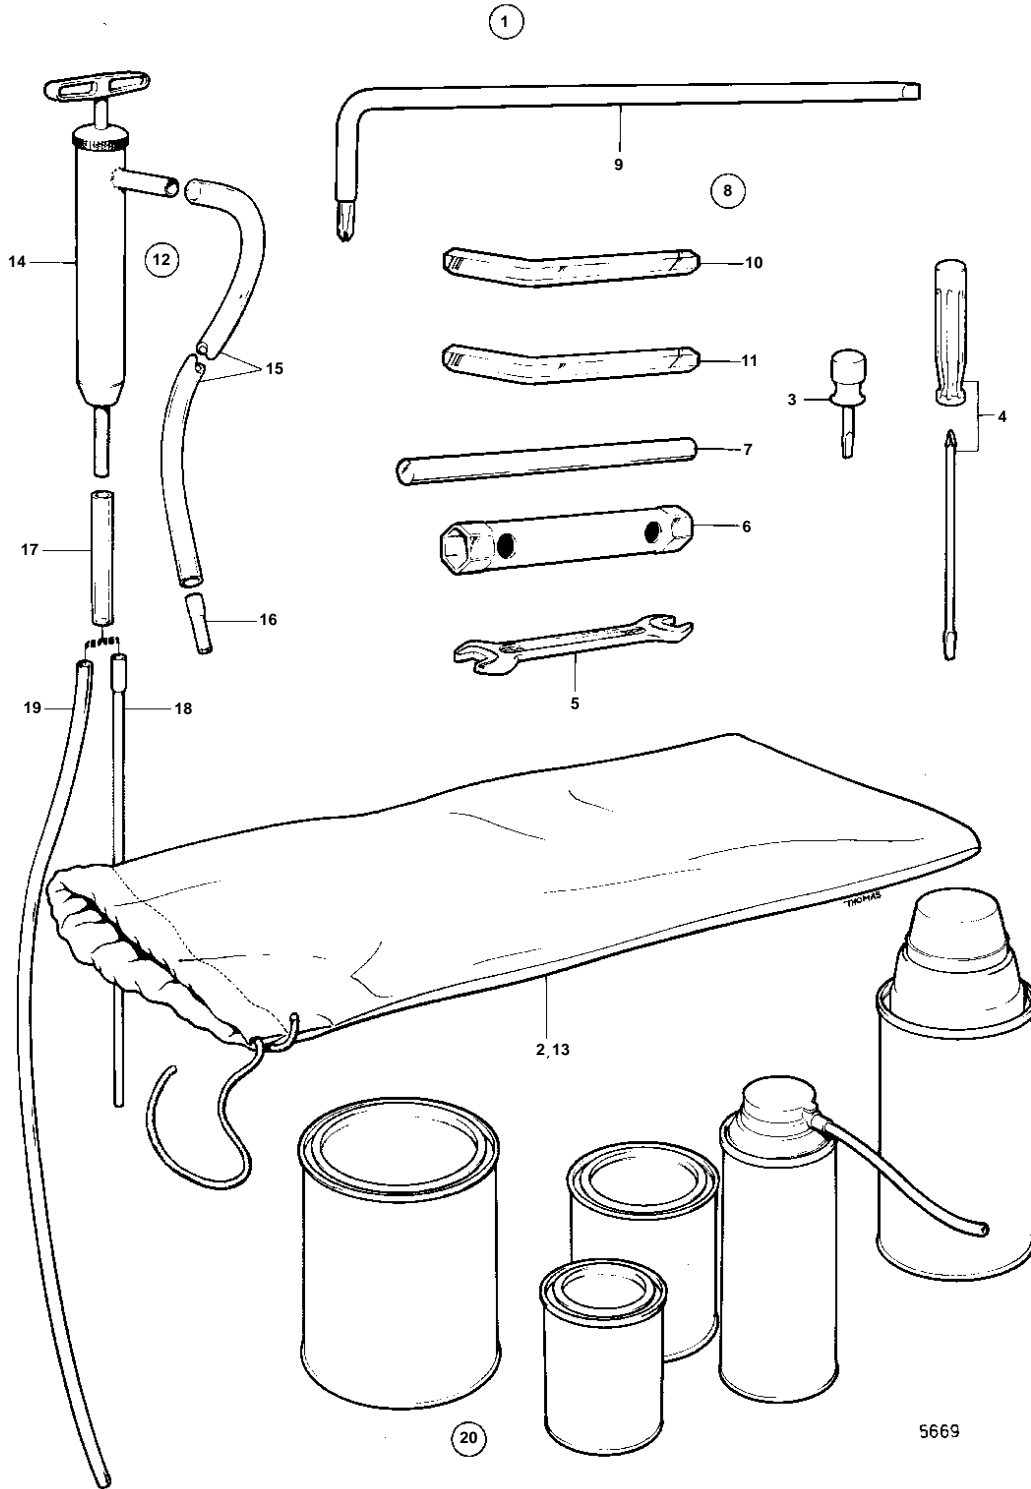

COMMON

**COMMON**

REF	PART NO.	QTY	DESCRIPTION	SEE SEC.	NOTES
1	844636	1	Tool kit		
2	844642	1	· Tool bag		
3	841044	1	· Screwdriver		
4	963929	1	· Screwdriver		
5	843929	1	· Open-end wrench		8-10 MM
	210056	1	· Open-end wrench		11-12 MM
	841252	1	· Open-end wrench		13-16 MM
	962053	1	· Open-end wrench		13-17 MM
	962060	1	· Open-end wrench		14-17 MM
	962054	1	· Open-end wrench		19-22 MM
6	884570	1	Spark plug spanner		REPL BY 855854
	855854	1	Spark plug spanner		
7	1210305	1	Lever		
8	841045	1	Tool kit		DRIVE UNIT
9	834980	1	· Screwdriver		
10	914675	1	· Allen wrench		1/4"
	914677	1	· Allen wrench		3/8"
11	851462	2	Puller		DRIVE UNIT
12	875117	1	Oil bilge pump		
13	844642	1	· Tool bag		
14		1	· OIL BILGE PUMP		
15	806282	1	· Hose		L = 1000 MM
16	841046	1	· Hose		
17	941405	X	· Hose		L = 100 MM
18	835964	1	· Tube		L = 711 MM
19	841527	X	· Plastic pipe		L = 1000 MM
20			· CHEMICALS	090-5000	