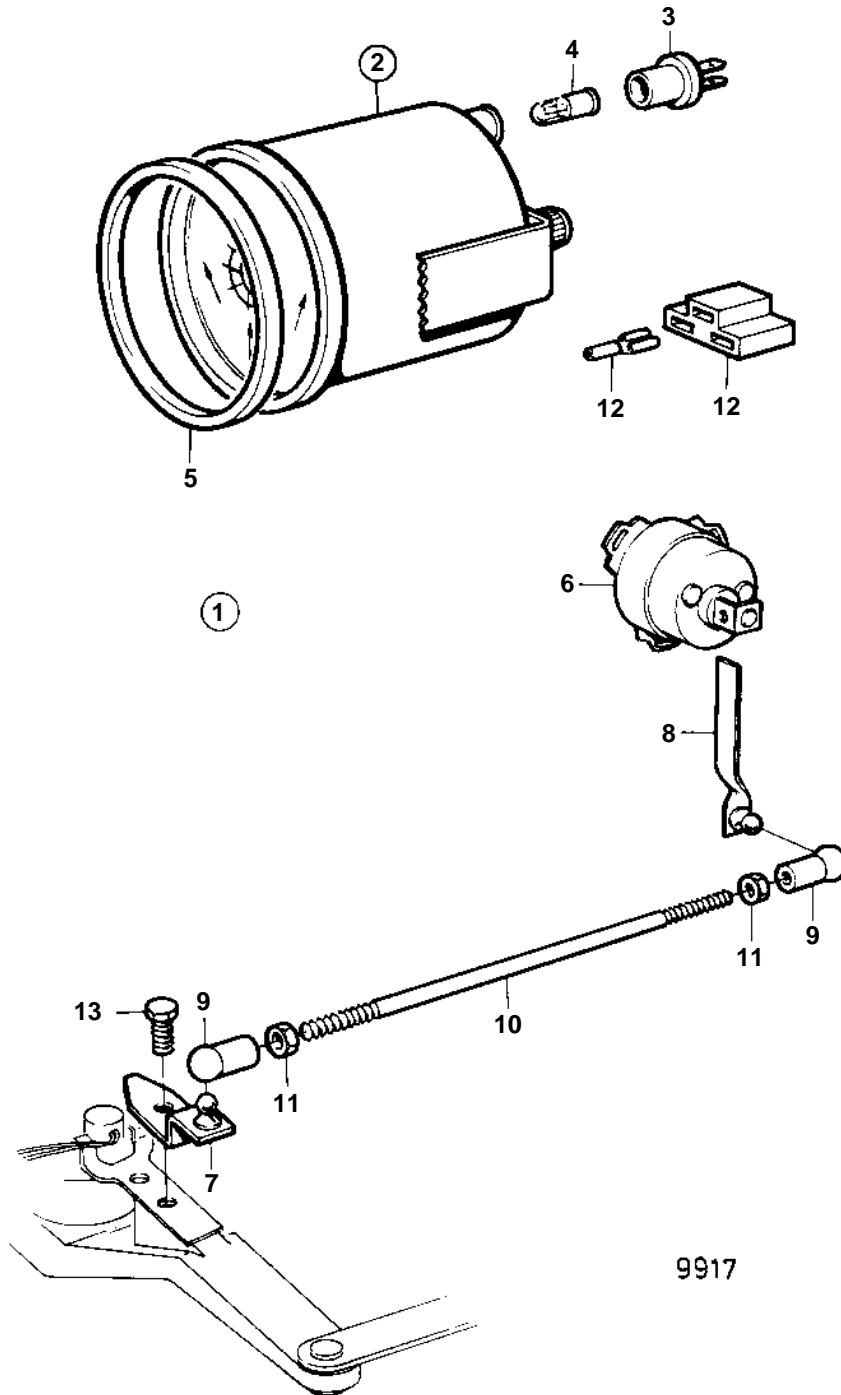

COMMON

COMMON

REF	PART NO.	QTY	DESCRIPTION	NOTES
1	858886	1	Rudder indicator	REPL BY 1140463
2	828698	1	· Rudder indicator	REPL BY 863944
	863944	1	· Rudder indicator	
3	863945	1	· · Bulb socket	FOR RUDDER INDICATOR INSTRUMENTS WITH PART NO 828698 SHOULD WHITE BULB 19923 AND BULB HOLDER 808175 BE INSTALLED
4	863946	1	· · Bulb	RED. FOR RUDDER INDICATOR INSTRUMENTS WITH PART NO 828698 SHOULD WHITE BULB 19923 AND BULB HOLDER 808175 BE INSTALLED
5	858643	1	· Front ring	
6	837772	1	· Rudder position sens	
7	853176	1	· Bracket	
8	853177	1	· Lever	
9	946704	1	· Ball socket	LEFT HAND THREADS.
	946703	1	· Ball socket	RIGHT HAND THREADS.
10	943549	1	· Control rod	
11	942836	1	· Nut	LEFT HAND THREADS.
	955780	1	· Nut	RIGHT HAND THREADS.
12		X	· CABLES AND TERMINALS	
13	940199	1	Screw	