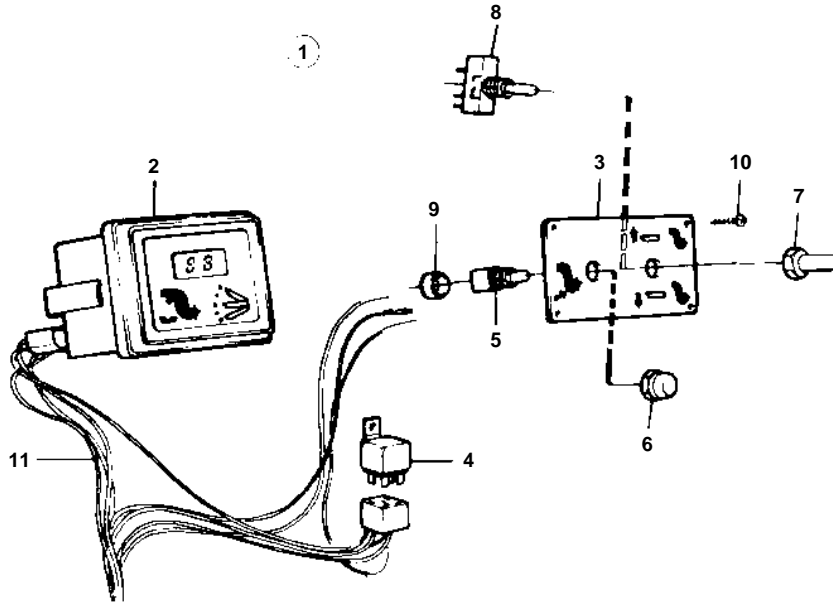

COMMON

9631

COMMON

REF	PART NO.	QTY	DESCRIPTION	NOTES
1	853067	1	Instrument panel	
2	828731	1	· Trimmer	
3	853866	1	· Control panel	(828739)
4	876040	1	· Relay kit	
5	828584	1	· Switch	
6	828586	1	· Button	
7	828743	1	· Button	
8	828742	1	· Switch	
9	828740	2	· Spacer washer	
10	828647	4	· Screw	
11		X	· CABLES AND TERMINALS	SEE GROUP 3
12	853052	X	Extension cable verl	L = 3000 MM
13	1140317	X	Y-koppling	