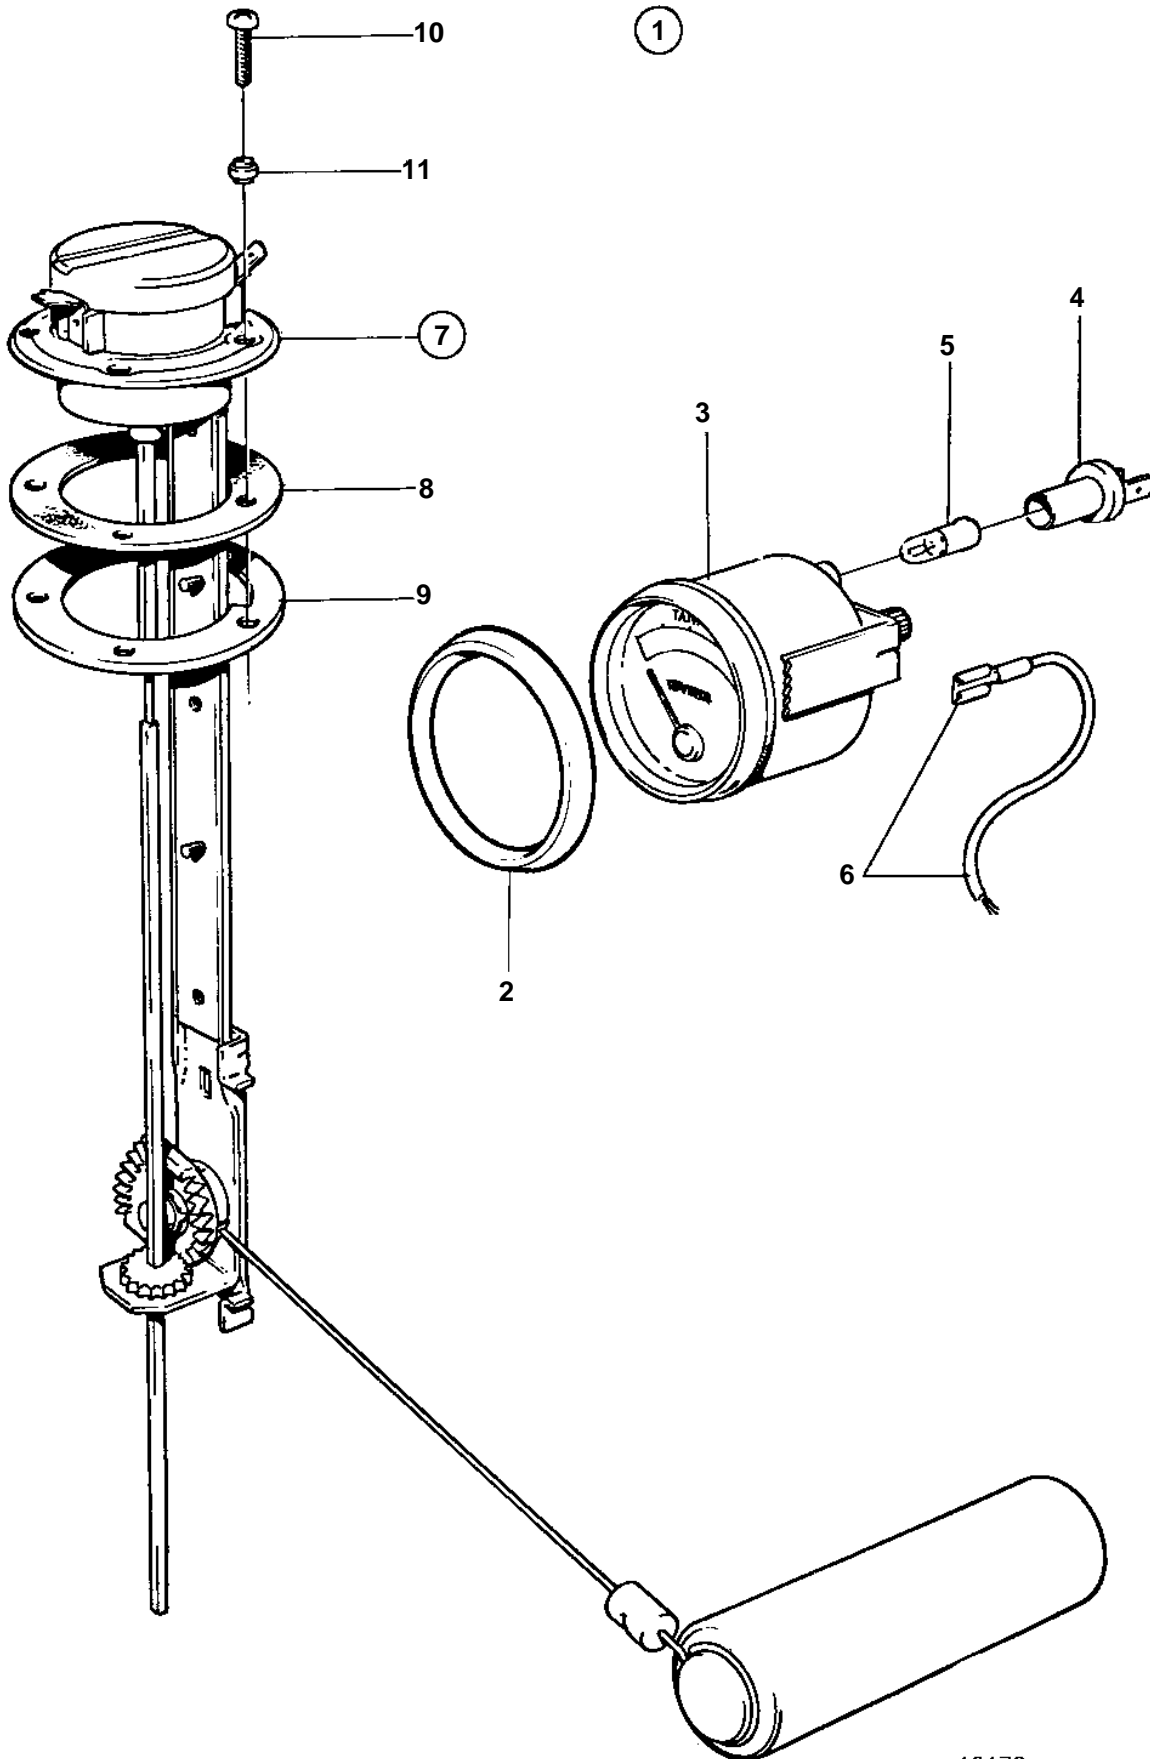

COMMON

COMMON

REF	PART NO.	QTY	DESCRIPTION	NOTES
1	1140461	1	Fuel gauge kit	
2	858643	1	· Front ring	
3	863940	1	· Fuel gauge	(828632)
4	863945	2	· · Bulb socket	FOR INSTRUMENTS WITH PARTNO 828632,828635 SHOULD WHITE BULB 19923 AND BULB HOLDER 808175 BE INSTALLED.
5	863946	2	· · Bulb	RED. FOR INSTRUMENTS WITH PARTNO 828632,828635 SHOULD WHITE BULB 19923 AND BULB HOLDER 808175 BE INSTALLED.
6		X	· CABLES AND TERMINALS	SEE GROUP 3
7	837999	1	· Tank sensor	
8	89865	1	· · Gasket	
9	834480	1	· · Flange	
10	956078	4	· · Screw	L = 16 MM
	956081	1	· · Screw	L = 25 MM
11	834481	5	· · Gasket	