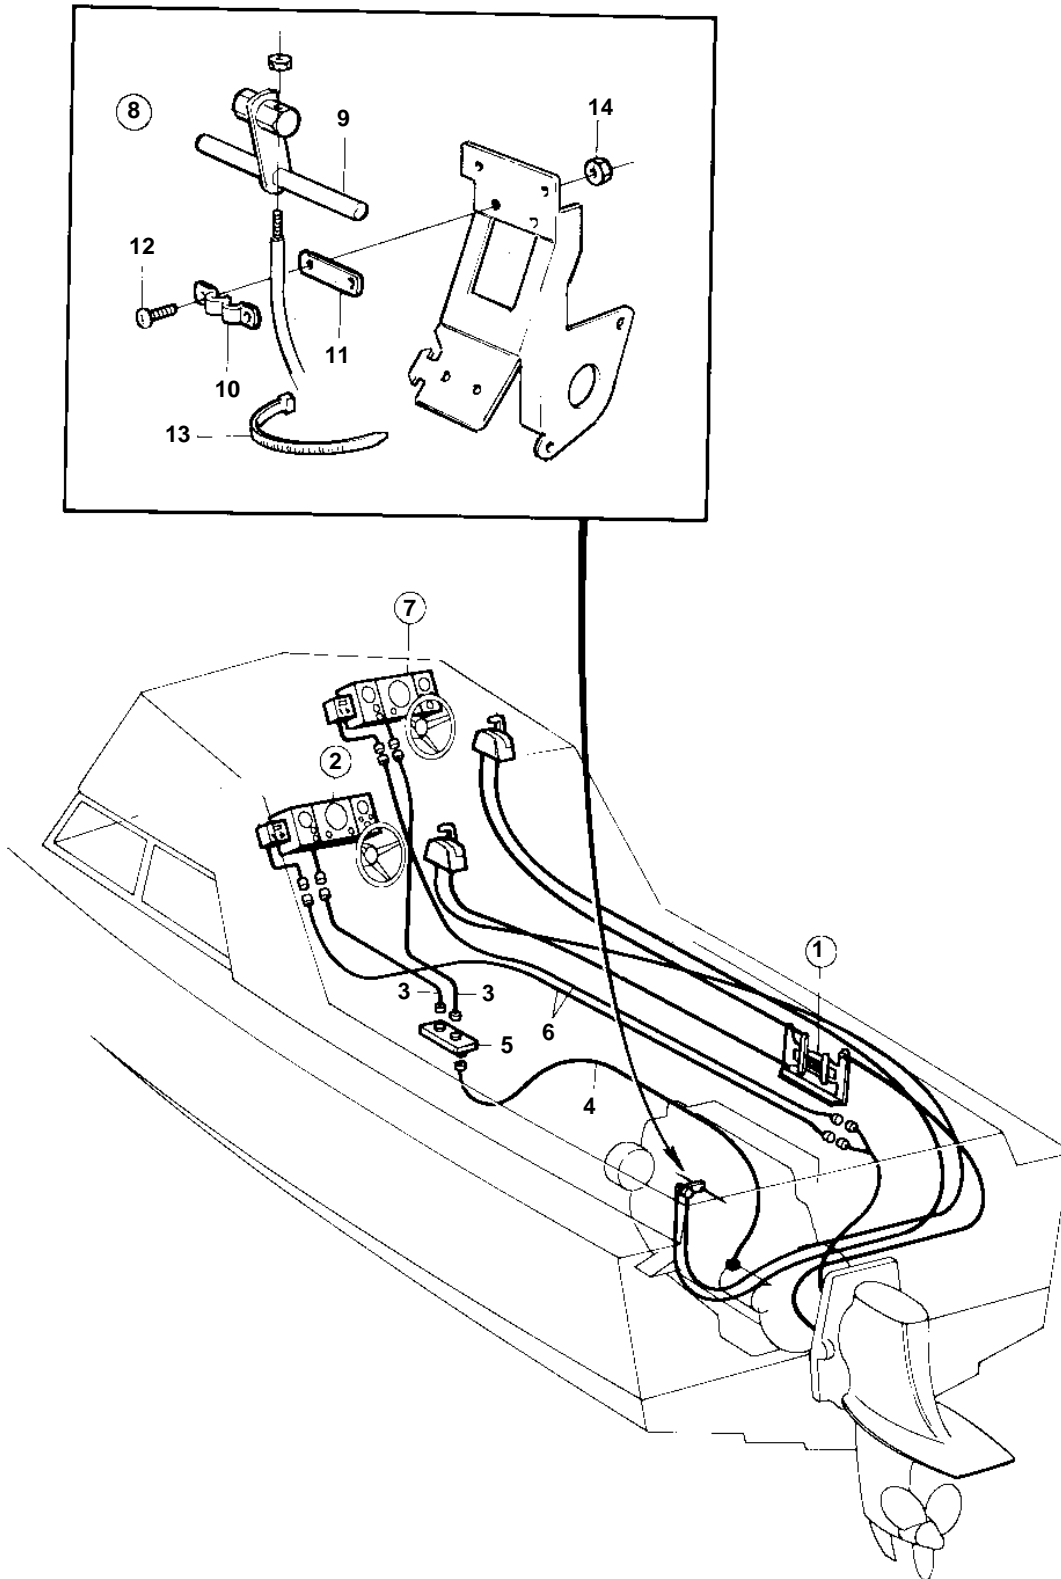

COMMON

COMMON

REF	PART NO.	QTY	DESCRIPTION	SEE SEC.	NOTES
1	828164	1	Collector		
				090-2550	
2		1	INSTRUMENT PANEL		SEE GROUP 3
3	835671	X	Cable trunk		L = 3000 MM
4	835670	X	Cable trunk		L = 6100 MM
5	1140317	1	Y-koppling		
6	835672	X	Cable trunk		
7	853067	1	Instrument panel		
				090-2525	
8	855355	1	Mounting kit		
9	841724	1	· Countershaft		
10	850182	1	· Cable attachment		
11	850183	1	· Spacer		
12	946753	2	· Screw		
13	948210	1	· Strip clamp		
14	955844	2	· Nut		