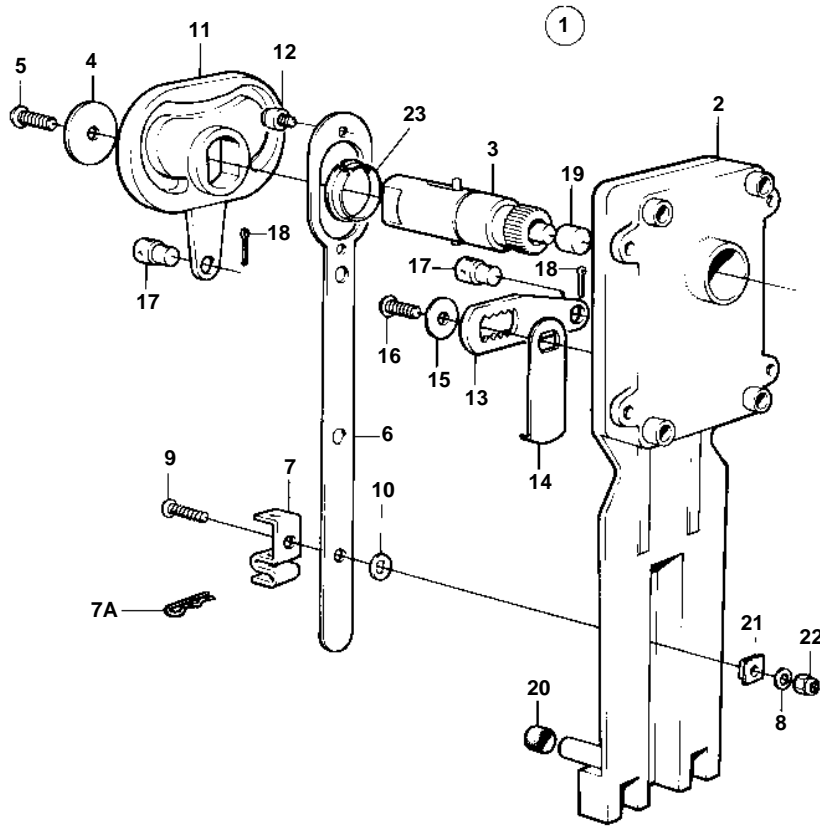

COMMON

7600

## COMMON

REF	PART NO.	QTY	DESCRIPTION	NOTES
1	839469	1	Control	TOP-MOUNTED REPLACED BY 851600.. SIDE-MOUNTED REPLACED BY 851601.
2		1	· HOUSING	
3		1	· SHAFT	
4		1	· WASHER	
5		1	· SCREW	
6	839668	1	· Link	
7	853423	1	· Retainer	
7A	852924	1	· Clip	
8		1	· WASHER	
9	839664	1	· Screw	
10		1	· WASHER	
11	839636	1	· Eccentric	
12	851713	1	· Spare parts kit	
13		1	· COUPLING ARM	
14		1	· BREAKER ARM	
15		1	· WASHER	
16		1	· SCREW	
17	839638	2	· Cube	
18	17253	2	· Cotter pin	
19	839632	1	· Button	
20	839640	1	· Rubber damper	
21	839666	1	· Washer	
22	963104	1	· Nut	
23	839701	1	· Bushing	