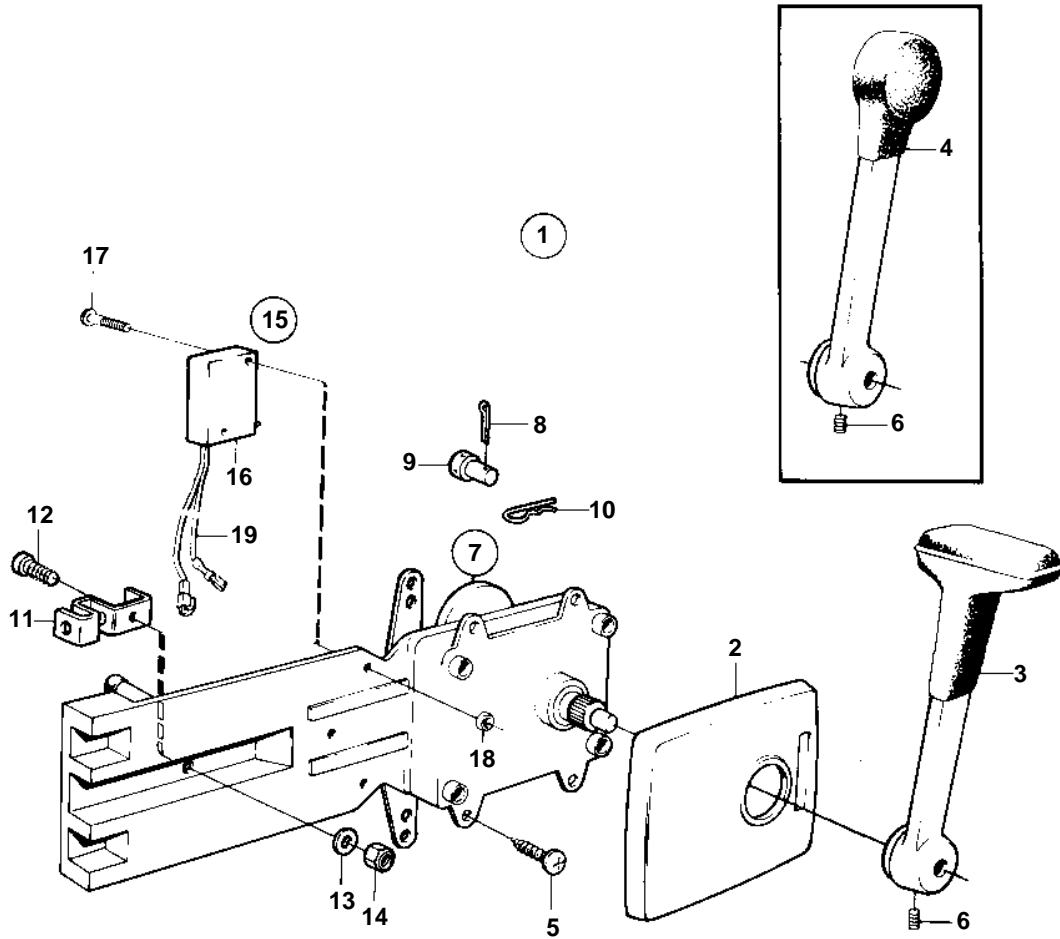

COMMON

9584

COMMON

REF	PART NO.	QTY	DESCRIPTION	NOTES
1	851605	1	Mounting kit	REPL BY 1140093. FOR SAILING BOAT.
2	1140048	1	· Cover	
4	839521	1	· Lever	FOR SAILING BOAT.
5	955142	4	· Screw	
6	839693	1	· Lock screw	
7	851601	1	· Control	REPL BY 1140095
8	17253	2	· Cotter pin	
9	839638	2	· Cube	
10	852924	1	· Clip	
11	853423	1	· Retainer	
12	839664	1	· Screw	
13	940275	1	· Washer	
14	946435	1	· Lock nut	
15	855352	1	· Neutral posit contac	
16	850200	1	· Switch	
17	946177	2	· Screw	
18	947536	2	· Nut	
19		X	· CABLES AND TERMINALS	SEE GROUP 3