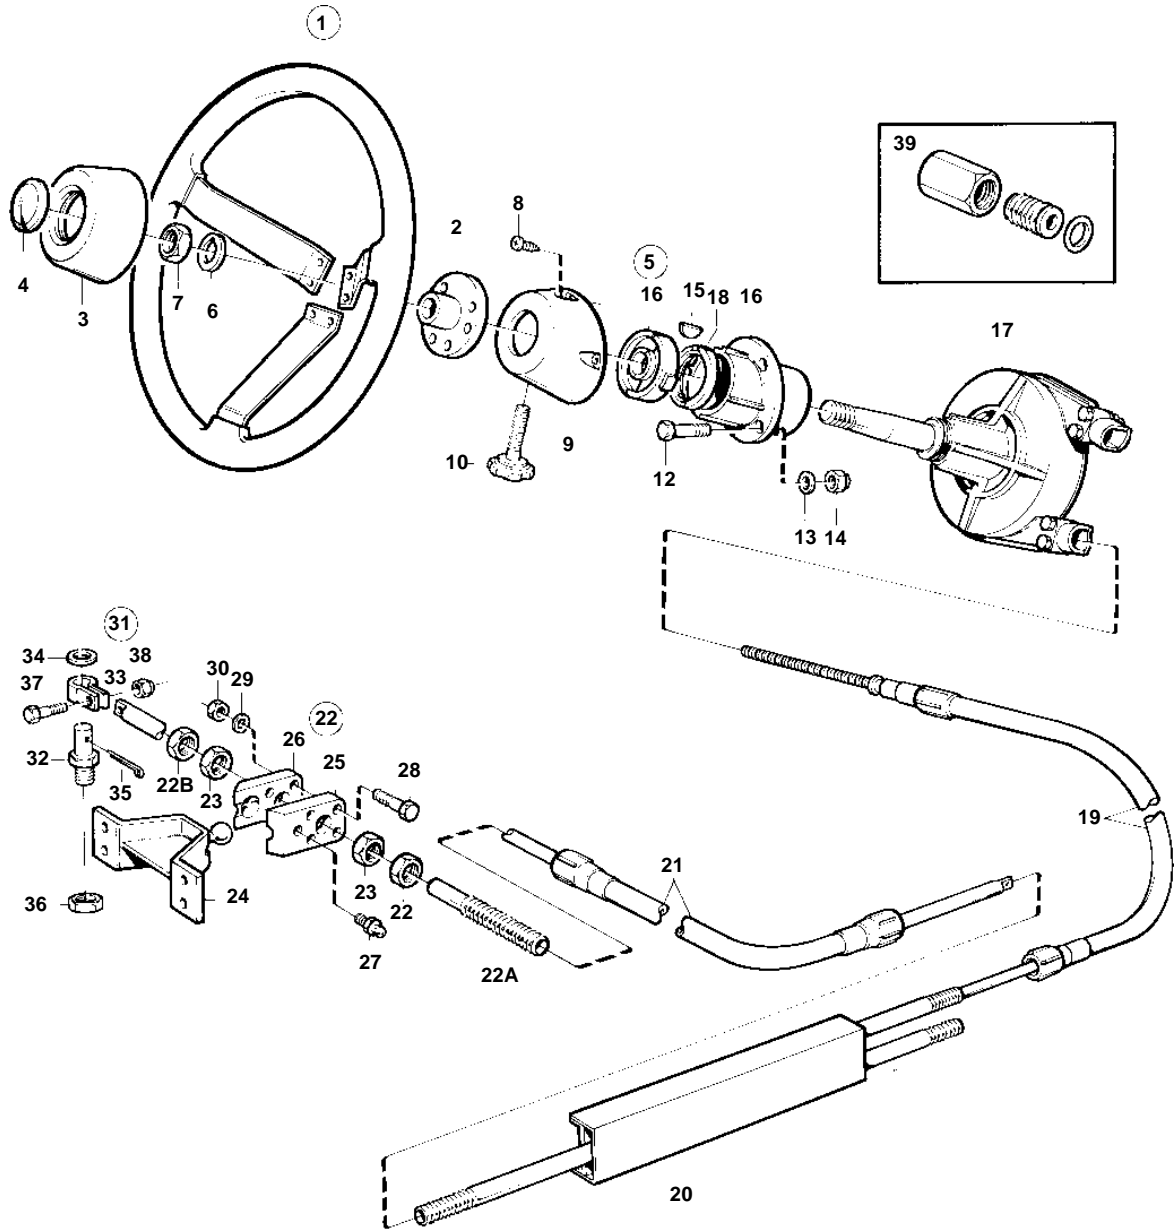

COMMON

10870

COMMON

REF	PART NO.	QTY	DESCRIPTION	NOTES
1	850936	1	Steering wheel	
2		1	· STEERING WHEEL HUB	
3	828943	1	· Steering wheel pad	
4	850938	1	· Steering wh emblem	
5	853182	1	Mounting kit	90%Z9 WHITE
	1140023	1	Mounting kit	90%Z9 BLACK
	853183	1	Mounting kit	70%Z9 WHITE
	1140024	1	Mounting kit	70%Z9 BLACK
6		1	· WASHER	
7		1	· NUT	
8		2	· SCREW	
9		1	· COVER	
10		1	· BRAKE SCREW	
11		1	· BRAKE	
12		4	· SCREW	
13		4	· WASHER	
14		4	· NUT	
15		1	· KEY	
16		1	· STEERING HEAD	
17	853181	1	Steering box	
18		1	· NUT	
19	828886	1	Steering cable	L = 2000 MM
	828887	1	Steering cable	L = 2250 MM
	828888	1	Steering cable	L = 2500 MM
	828889	1	Steering cable	L = 2750 MM
	853185	1	Steering cable	L = 3000 MM
	853186	1	Steering cable	L = 3250 MM
	853187	1	Steering cable	L = 3500 MM
	853188	1	Steering cable	L = 3750 MM
	853189	1	Steering cable	L = 4000 MM
	853190	1	Steering cable	L = 4250 MM
	853191	1	Steering cable	L = 4500 MM
	853192	1	Steering cable	L = 4750 MM
	853193	1	Steering cable	L = 5000 MM
	828863	1	Steering cable	L = 5250 MM
	853194	1	Steering cable	L = 5500 MM
	828864	1	Steering cable	L = 5750 MM
	853195	1	Steering cable	L = 6000 MM
	828865	1	Steering cable	L = 6250 MM
	853196	1	Steering cable	L = 6500 MM
	828866	1	Steering cable	L = 6750 MM
	853197	1	Steering cable	L = 7000 MM
	853286	1	Steering cable	L = 7500 MM
	853287	1	Steering cable	L = 8000 MM
	853288	1	Steering cable	L = 8500 MM
	853289	1	Steering cable	L = 9000 MM
	828867	1	Steering cable	L = 9750 MM
	828868	1	Steering cable	L = 10500 MM
	828869	1	Steering cable	L = 11250 MM
	828874	1	Steering cable	L = 12000 MM
20	853291	1	Ds unit	
21	853387	1	· Steering cable	
22	853290	1	Stern attachment	
22A	850771	1	· Anchorage	
22B	850778	2	· Nut	
23	853306	2	· Nut	
24	851093	1	· Bracket	
25	828857	1	· Anchorage	
26	828854	1	· Anchorage	
27	951739	1	· Lubricating nipple	
28	940101	2	· Screw	
29	941906	2	· Spring washer	
30	963105	2	· Nut	