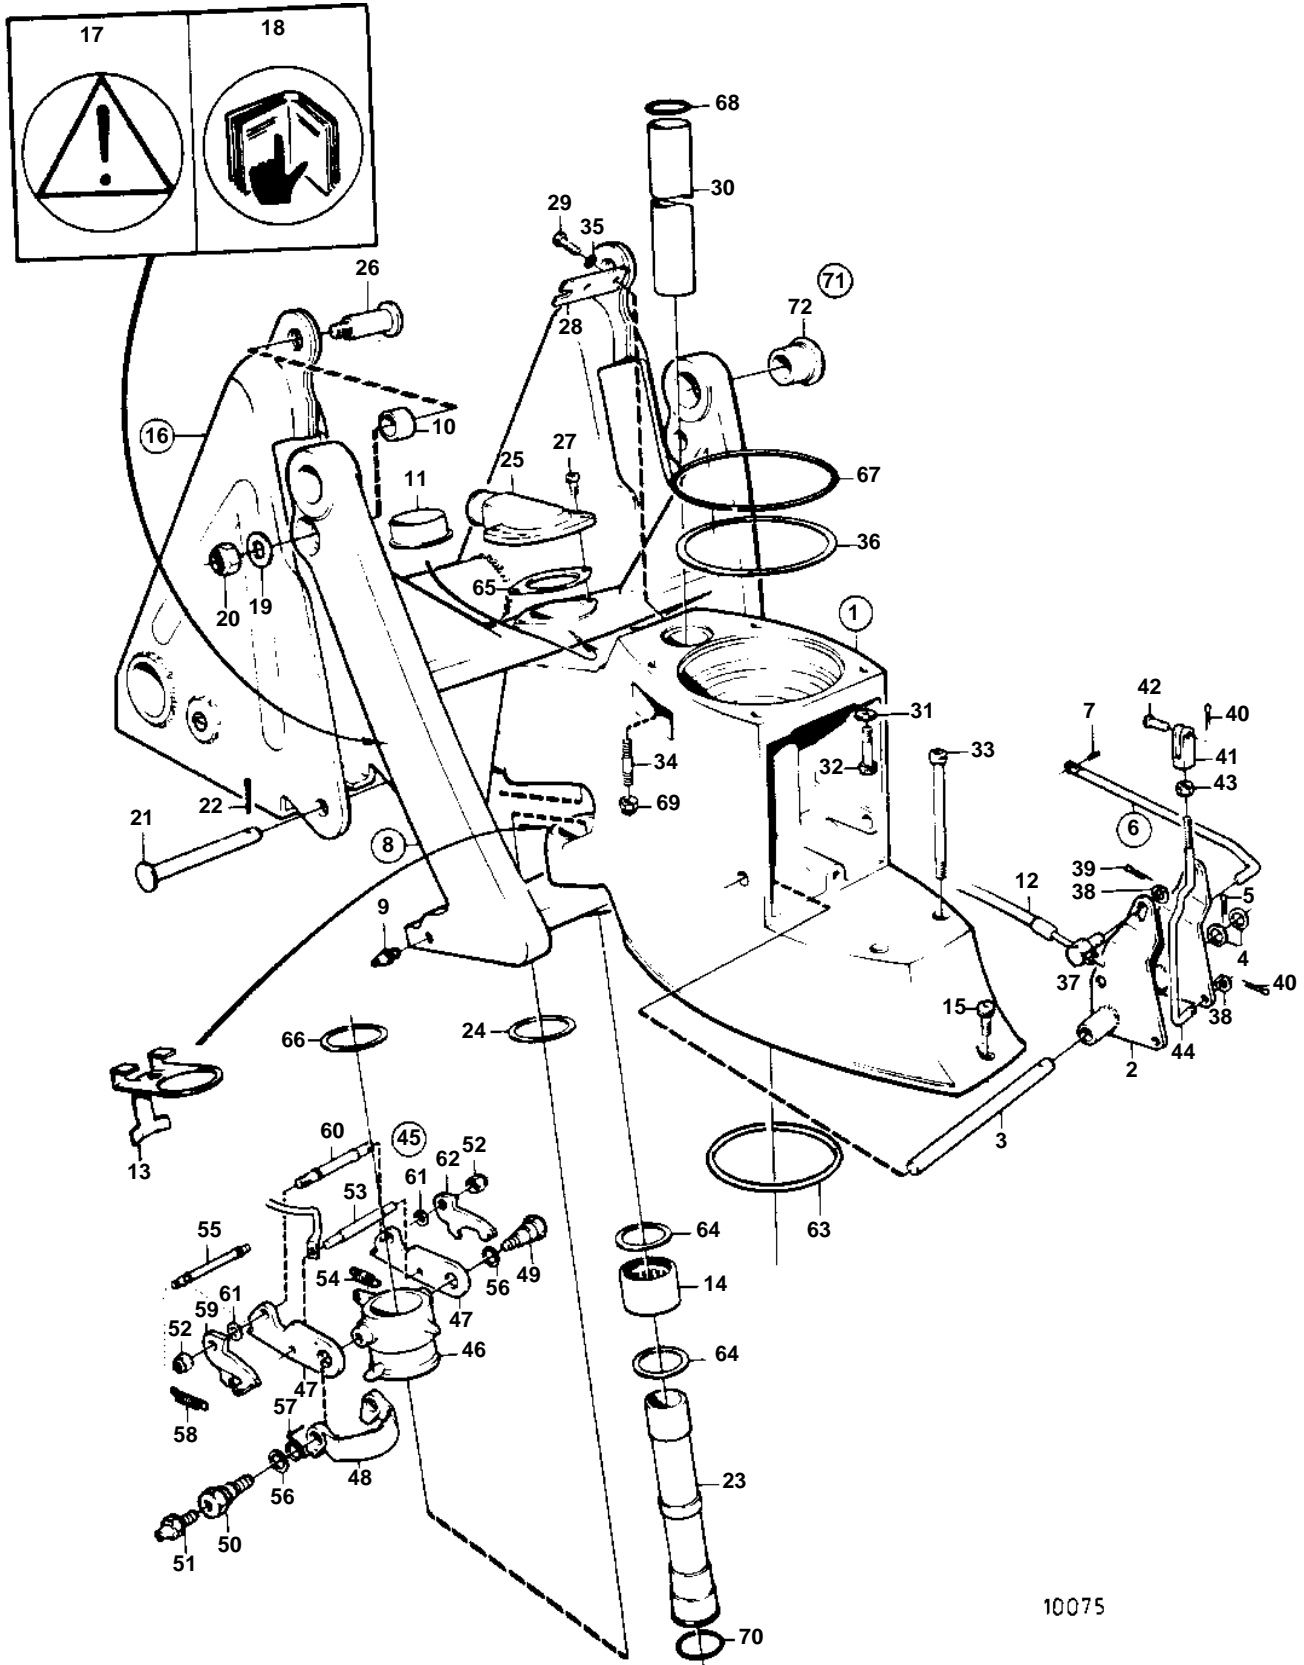

DRIVE DP-B1,DP-A2

10075

DRIVE DP-B1,DP-A2

REF	PART NO.	QTY	DESCRIPTION	NOTES
1	854937	1	Intermediate housing	
2	897829	1	• Gear yoke	
3	897447	1	• Shaft	
4	897511	2	• Washer	
5	17253	1	• Cotter pin	IK
6	851412	1	• Reverse locking rod	
7	967556	1	• • Spring pin	
8	854100	1	Suspension fork	
9	940194	1	• Nipple	
10	852912	2	• Bushing	
11	853062	1	• Bushing	
12		X	CONTROL CABLE	SEE GROUP 9
13	853967	1	Guide washer	
14	183391	1	Needle bearing	
15	941809	1	Screw	
16	854550	1	Cylinder anchorage	
17	853717	1	• Decal	
18	853716	1	• Decal	
19	853071	2	Washer	
20	946672	2	Lock nut	
21	853309	2	Clevis pin	
22	967707	2	Cotter pin	
23	814386	1	Tube	
24	897696	2	Washer	
25	854031	1	Hose connection	
26	853308	2	Shoulder screw	
27	941813	2	Screw	
28	853078	1	Cable attachment	
29	940168	2	Screw	
30	897644	1	Tube	
31	853095	2	Washer	
32	959456	2	Allen head screw	
33	941808	2	Screw	
34		2	STUD BOLT	INCLUDED IN UPPER GEAR UNIT.
35	940191	2	Washer	
36	941826	X	Adjusting washer	TH = 0,05 MM
	941827	X	Adjusting washer	TH = 0,20 MM
	948230	X	Shim	TH = 0,35 MM
37	804312	1	Cube	
38	940191	2	Washer	
39	17276	1	Cotter pin	
40	17253	2	Cotter pin	
41	813954	1	Control fork	
42	192662	1	Clevis pin	
43	940190	1	Nut	
44	897448	1	Control rod	
45	854035	1	Reverse tilt inhibit	
46	851402	1	• Bearing sleeve	
47	814391	2	• Reverse tilt inhibit	
48	851403	1	• Lock brace	
49	851423	1	• Pin	
50	854344	1	• Pin	
51	940194	1	• Nipple	
52	943197	2	• Nut	INCLUDED IN REPAIR KIT 876265 FOR ASTERN LEVER.
53	851424	1	• Stop arm	INCLUDED IN REPAIR KIT 876265 FOR ASTERN LEVER.
54	832534	1	• Spring	INCLUDED IN REPAIR KIT 876265 FOR ASTERN LEVER.
55	814399	1	• Shaft	INCLUDED IN REPAIR KIT 876265 FOR ASTERN LEVER.
56	943194	2	• Washer	INCLUDED IN REPAIR KIT 876265 FOR ASTERN LEVER.
57	814396	1	• Spring	INCLUDED IN REPAIR KIT 876265 FOR ASTERN LEVER.
58	814332	2	• Spring	INCLUDED IN REPAIR KIT 876265 FOR ASTERN LEVER.
59	814392	1	• Spring hook	INCLUDED IN REPAIR KIT 876265 FOR ASTERN LEVER.
60	814419	1	• Shaft	INCLUDED IN REPAIR KIT 876265 FOR ASTERN LEVER.
61	814422	2	• Spacer washer	INCLUDED IN REPAIR KIT 876265 FOR ASTERN LEVER.