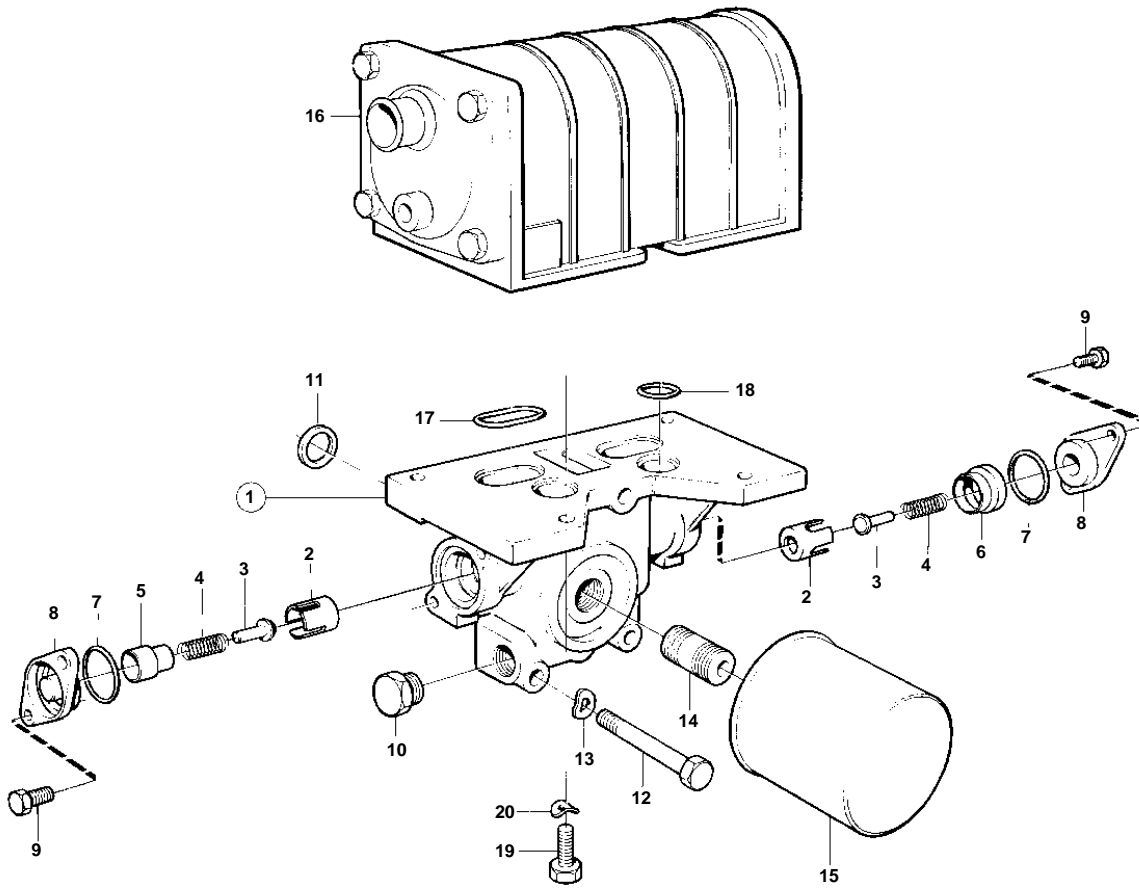

TMD41B,TAMD41B,D41B,AD41B

10754

TMD41B,TAMD41B,D41B,AD41B

REF	PART NO.	QTY	DESCRIPTION	NOTES
1	860608	1	Housing	
2	1542265	2	• Seat	
3	471085	2	• Valve	
4	468087	2	• Spring	
5	1542268	1	• Sleeve	
6	1542266	1	• Sleeve	
7	925065	2	• O-ring	
8	1542267	2	• Cover	
9	946544	4	• Flange screw	
10	952077	1	• Plug	
11	469483	4	Sealing ring	
12	965182	3	Flange screw	
13	941907	3	Spring washer	EARLY TYPE
14	423067	1	Nipple	
15	471034	1	Oil filter	
16		1	OIL COOLER	SEE GROUP 2B
17	859086	2	Sealing ring	
18	469483	2	Sealing ring	
19	946671	4	Flange screw	
20	941907	4	Spring washer	EARLY TYPE