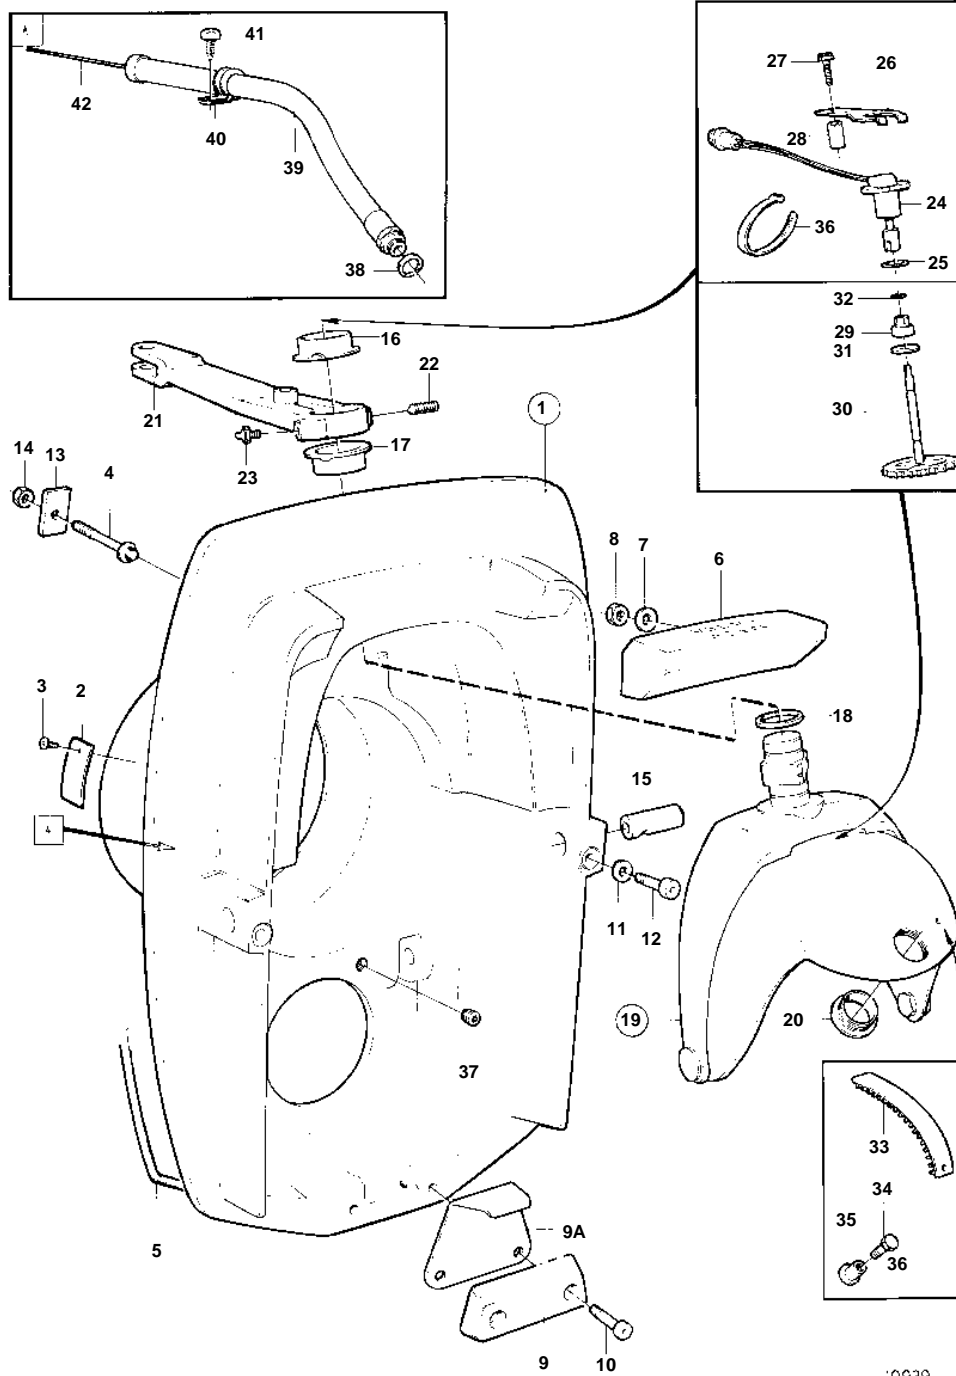

DRIVE SP-C,DP-D

DRIVE SP-C,DP-D

REF	PART NO.	QTY	DESCRIPTION	SEE SEC.	NOTES
1	876510	1	Shield		
2	853706	1	• Type plate		
3	804269	2	• Drive screw		
4	853595	6	Stud		
5	852868	X	Sealing strip		L = 1750 MM
6	854133	1	Rubber cushion		
7	960148	2	Washer		
8	971089	2	Lock nut		
9	852835	1	Zinc electrode		
9A	872562	1	Support plate		
10	946541	2	Screw		
11	941670	2	Washer		
12	963699	2	Screw		
13	852866	6	Washer		
14	963108	6	Nut		
15	872493	2	Pin		(872095)
16	854705	1	Bushing		
17	854704	1	Bushing		
18	977313	1	Sealing ring		
19	854707	1	Steering fork kit		
			Bulletin 48-32	48-32-EN	Steering Fork Kit and Steering Arm
20	853048	1	• Bushing		
21	872102	1	Spindle arm		(854706)
			Bulletin 48-32	48-32-EN	Steering Fork Kit and Steering Arm
22	947904	1	Set screw		
23	914169	1	Lubricating nipple		
24	828726	1	Potentiometer		
25	955991	1	O-ring		
26	853039	1	Bracket		
27	955298	1	Screw		
28	872355	1	Spacer sleeve		
29	851430	1	Bushing		
30	852984	1	Drive gear		
31	966207	1	Sealing ring		
32	925050	1	O-ring		
33	872812	1	Gear segment		SN 4101513908-
34	853759	1	Screw		
35	853760	1	Rivet nut		
36	948210	1	Strip clamp		
37	853215	2	Plug		
38	897745	1	Gasket		
39	839091	1	Hose		
40	952635	1	Clamp		
41	955512	1	Screw		
42		X	CONTROL CABLE		SEE GROUP 9