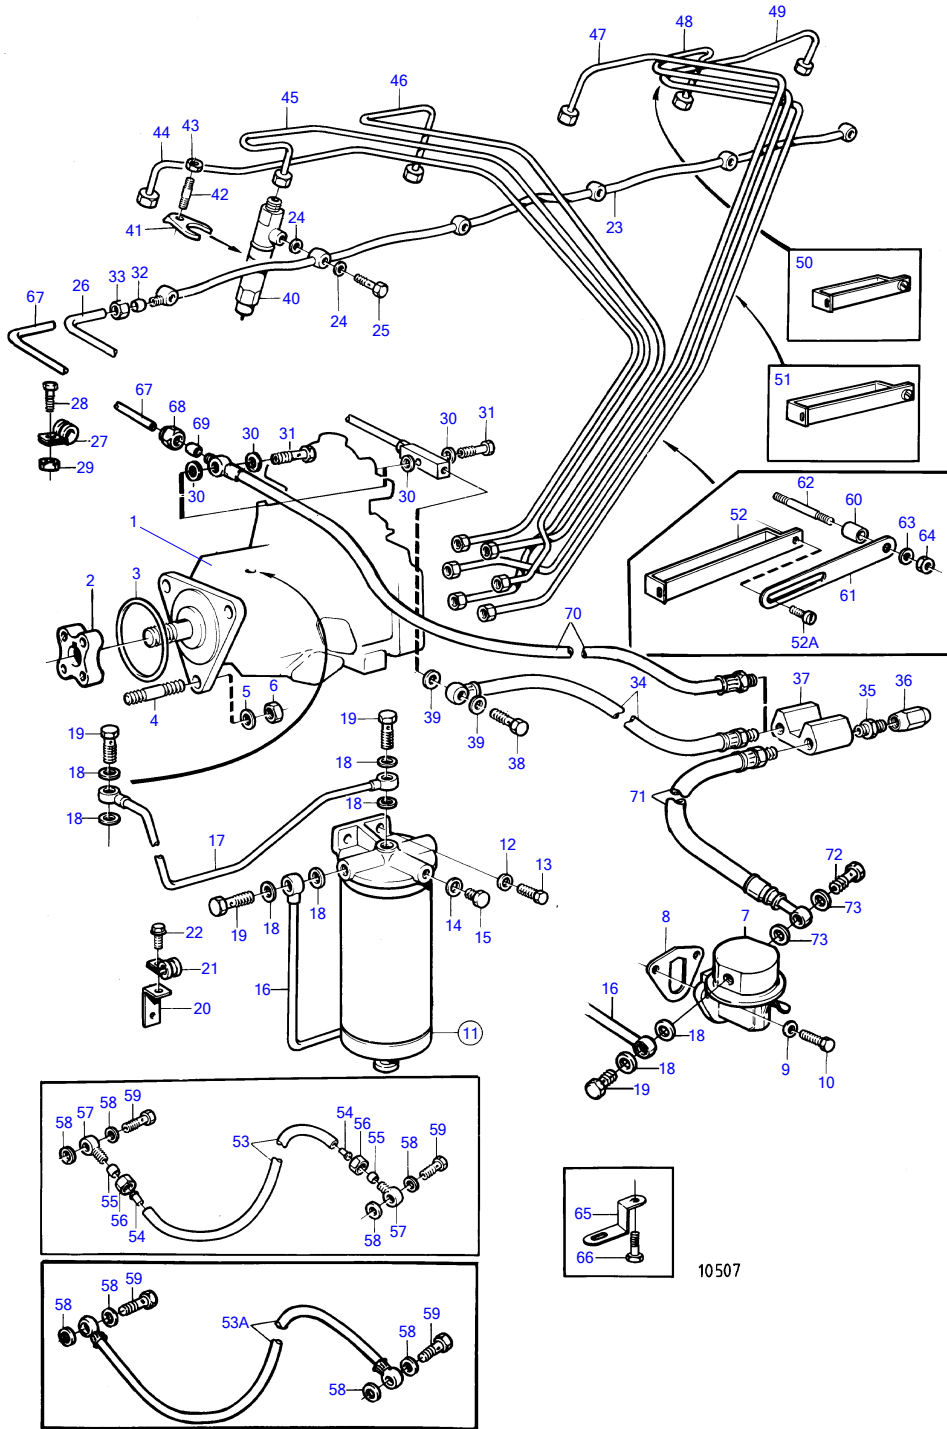

## TMD41A

REF	PART NO.	QTY	DESCRIPTION	SEE SEC.	NOTES
1	838682	1	Injection pump, fuel injection pump		Product no.867971,867972,867973
			•	19508	
			•	19507	
			•	19508	
			•	19509	
			•	19507	
2	859601	1	Hub		(838676)
3	968971	1	O-ring		
4	953047	3	Stud		
5	191172	3	Washer		
6	945408	3	Flange nut		
7	1542170	1	Fuel pump		Replaced by fuel pump 860320 and pipe 860448, SN-2204132810
	(273663)	1	• Repair kit		See group 10A, Obsolete part
	860320	1	Fuel pump		SN2204132811-
8	3501530	1	Gasket		
9	941907	2	Spring washer		
10	946173	2	Flange screw		
11	838472	1	Fuel filter		
			•	19505	
12	960148	2	Washer		See group 2D
13	946329	2	Flange screw		See group 2D
14	18839	2	Gasket		
15	960629	2	Plug		
16	1542277	1	Fuel pipe		For 1542170
	860448	1	Fuel pipe		For 860320
17	838659	1	Fuel pipe		
18	11994	8	Gasket		
19	969299	4	Hollow screw		(74040)
20	846780	1	Bracket		
21	952624	1	Clamp		
22	946544	1	Flange screw		
23	838667	1	Leak-off line		
24	957171	12	Gasket		
25	74033	6	Hollow screw		
26	838669	1	Return line		Replaced by return pipe 860021,fuel hose 860028, 2ea shear ring 956966 and 2ea plate 956980
27	121563	1	Clamp		
28	946544	1	Flange screw		
29	945407	1	Flange nut		
30	11994	2	Gasket		
31	844237	1	Hollow screw		Included in fuel injection pump.
32	956966	1	Ferrule		
33	956980	1	Fitting nut		
34	845646	1	Fuel hose		
35	954337	2	Nipple		
36	954323	2	Fitting nut		
37	829146	1	Fitting		
38	969299	1	Hollow screw		(74040)
39	11994	2	Gasket		
40	838665	6	Injector		
	3803231	6	Injector, exch		
			•	19506	
41	840402	6	Yoke		
42	924068	6	Stud		
43	945408	6	Flange nut		
44	838877	1	Delivery pipe		Cyl no. 1
45	838878	1	Pressure pipe		Cyl no. 2
46	838879	1	Delivery pipe		Cyl no. 3
47	838880	1	Pressure pipe		Cyl no. 4
48	838881	1	Pressure pipe		Cyl no. 5
49	838882	1	Delivery pipe		Cyl no. 6
50	470181	2	Clamp		2-pipe