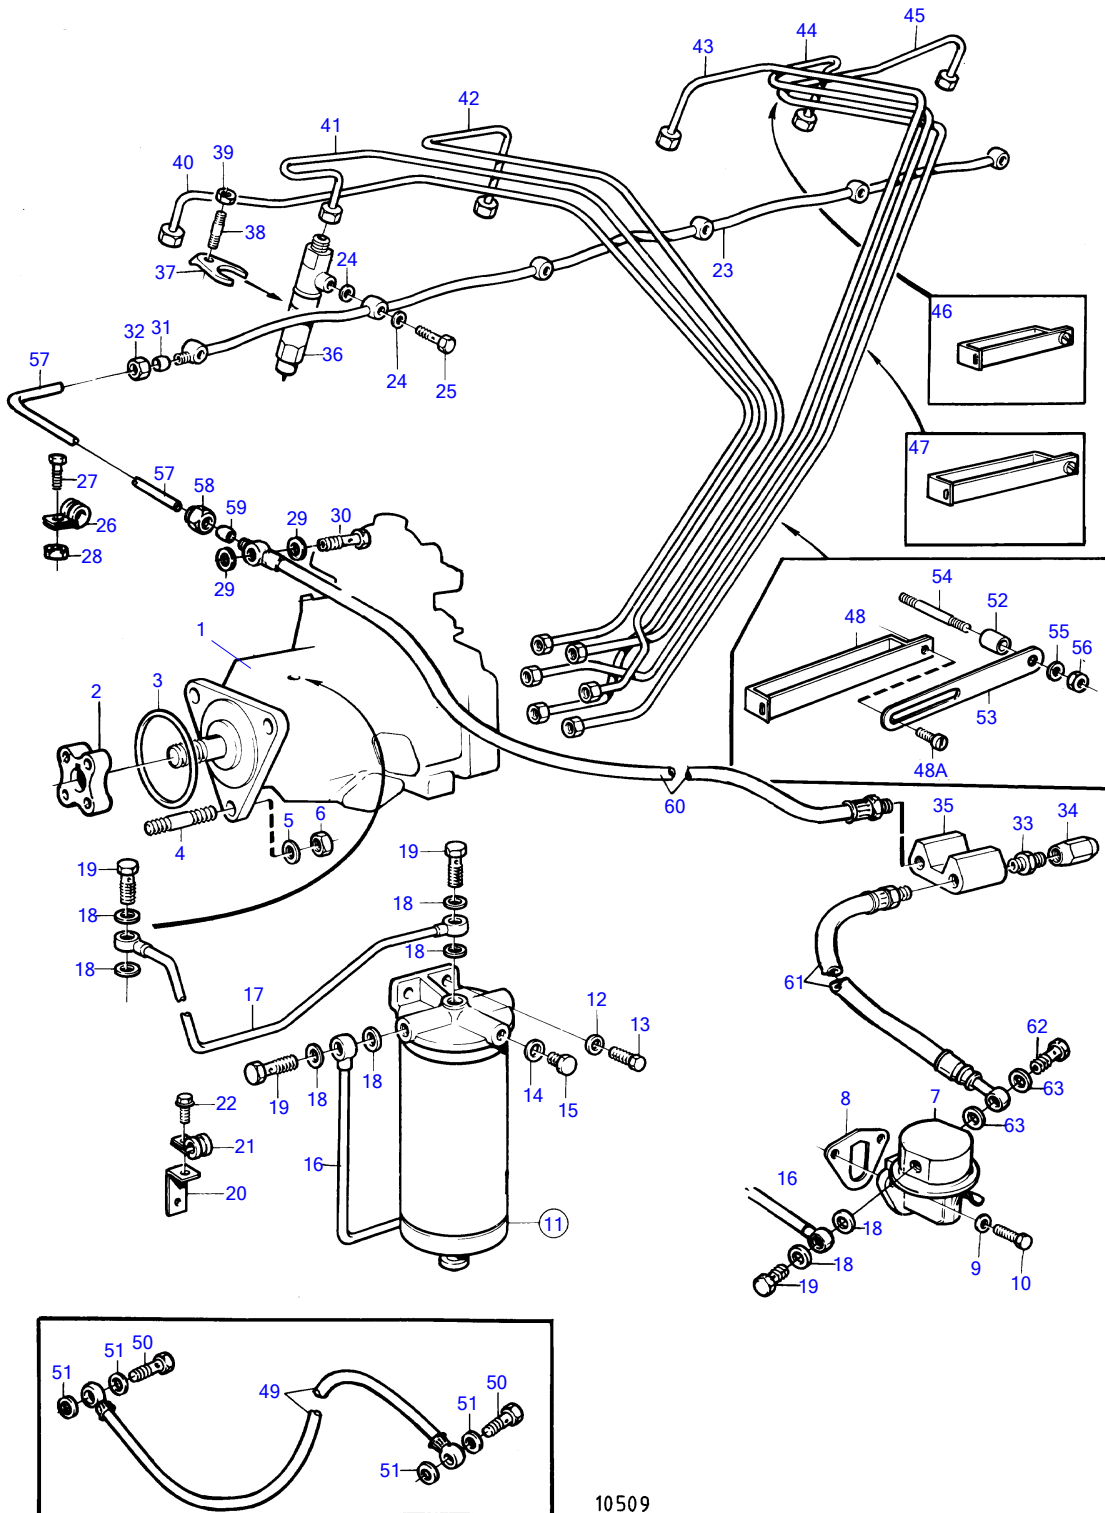

TMD41B

10509

TMD41B

REF	PART NO.	QTY	DESCRIPTION	SEE SEC.	NOTES
1	860188	1	Injection pump		Product no.868287
			•	19510	
	(859505)	1	Injection pump		Product no.868185,868186,868187, Obsolete part
			•	19510	
			•	19507	
			• comps not spec		
			•	19507	
			•	19511	
			•	19510	
			•	19507	
			•	19511	
			• comps not spec		
			•	19510	
2	859601	1	Hub		
3	968971	1	O-ring		
4	953047	3	Stud		
5	191172	3	Washer		
6	945408	3	Flange nut		
7	1542170	1	Fuel pump		Replaced by fuel pump 860320 and pipe 860448, SN-2204132810
	(273663)	1	• Repair kit		See group 10A, Obsolete part
	860320	1	Fuel pump		SN2204132811-
8	3501530	1	Gasket		
9	941907	2	Spring washer		
10	946173	2	Flange screw		
11	838472	1	Fuel filter		
			•	19505	
12	960148	2	Washer		
13	946329	2	Flange screw		
14	18839	2	Gasket		
15	960629	2	Plug		
16	1542277	1	Fuel pipe		For 1542170
	860448	1	Fuel pipe		For 860320
17	838659	1	Fuel pipe		
18	11994	8	Gasket		
19	969299	4	Hollow screw		
20	846780	1	Bracket		
21	952624	1	Clamp		
22	946544	1	Flange screw		
23	838667	1	Leak-off line		
24	957171	12	Gasket		
25	74033	6	Hollow screw		
26	121563	1	Clamp		
27	946544	1	Flange screw		
28	945407	1	Flange nut		
29	11994	2	Gasket		
30	844237	1	Hollow screw		
31	956966	1	Ferrule		
32	956980	1	Fitting nut		
33	954337	2	Nipple		
34	954323	2	Fitting nut		
35	829146	1	Fitting		
36	859494	6	Injector		
	3803235	6	Injector, exch		
			•	19506	
37	840402	6	Yoke		
38	924068	6	Stud		
39	945408	6	Flange nut		
40	838877	1	Delivery pipe		Cyl NO.1
41	838878	1	Pressure pipe		Cyl NO.2
42	838879	1	Delivery pipe		Cyl NO.3
43	838880	1	Pressure pipe		Cyl NO.4
44	838881	1	Pressure pipe		Cyl NO.5
45	838882	1	Delivery pipe		Cyl NO.6