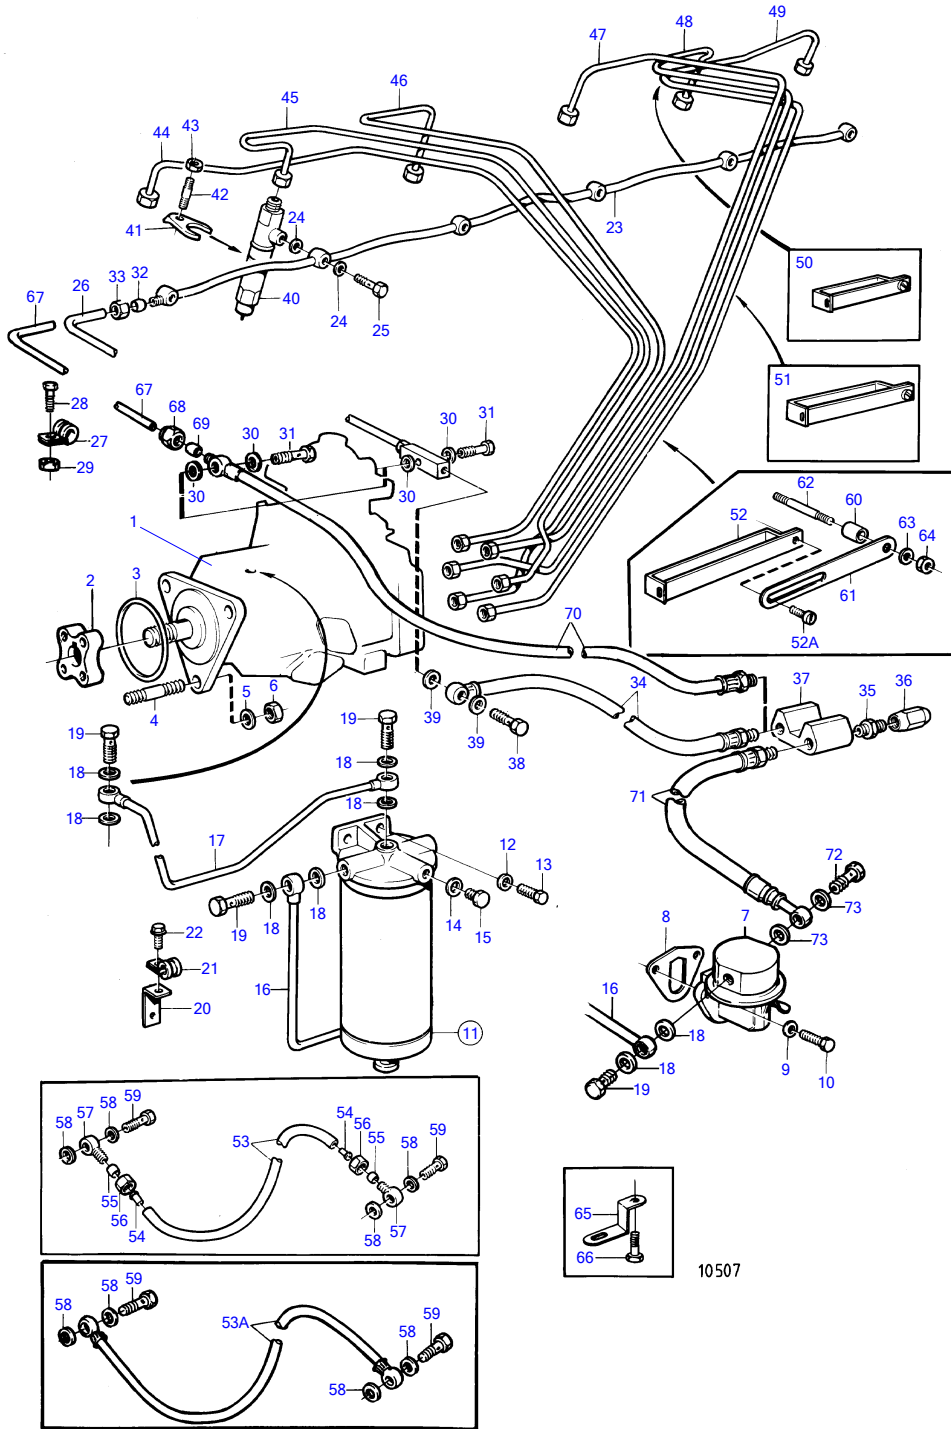

D41A

D41A

REF	PART NO.	QTY	DESCRIPTION	SEE SEC.	NOTES
1	838682	1	Injection pump		
			•	19508	
			•	19508	
			•	19507	
			•	19508	
2	859601	1	Hub		(838676)
3	968971	1	O-ring		
4	953047	3	Stud		
5	191172	3	Washer		
6	945408	3	Flange nut		
7	1542170	1	Fuel pump		Replaced by fuel pump 860320 and pipe 860448, SN-2204132810
	(273663)	1	Repair kit		See group 10A, Obsolete part
	860320	1	Fuel pump		SN2204132811-
8	3501530	1	Gasket		
9	941907	2	Spring washer		
10	946173	2	Flange screw		
11	838472	1	Fuel filter		
			•	19505	
12	960148	2	Washer		See group 2D
13	946329	2	Flange screw		See group 2D
14	18839	2	Gasket		
15	960629	2	Plug		
16	1542277	1	Fuel pipe		For 1542170
	860448	1	Fuel pipe		For 860320
17	838659	1	Fuel pipe		
18	11994	8	Gasket		
19	969299	4	Hollow screw		(74040)
20	846780	1	Bracket		
21	952624	1	Clamp		
22	946544	1	Flange screw		
23	838667	1	Leak-off line		
24	957171	12	Gasket		
25	74033	6	Hollow screw		
26	838669	1	Return line		Replaced by return pipe 860021, fuel hose 860028, 2ea shear ring 956966 and 2ea plate 956980
27	121563	1	Clamp		
28	946544	1	Flange screw		
29	945407	1	Flange nut		
30	11994	2	Gasket		
31	844237	1	Hollow screw		Included in fuel injection pump.
32	956966	1	Ferrule		
33	956980	1	Fitting nut		
34	845646	1	Fuel hose		
35	954337	2	Nipple		
36	954323	2	Fitting nut		
37	829146	1	Fitting		
38	969299	1	Hollow screw		(74040)
39	11994	2	Gasket		
40	838665	6	Injector		
	3803231	6	Injector, exch		
			•	19506	
41	840402	6	Yoke		
42	924068	6	Stud		
43	945408	6	Flange nut		
44	838877	1	Delivery pipe		Cyl NO.1
45	838878	1	Pressure pipe		Cyl NO.2
46	838879	1	Delivery pipe		Cyl NO.3
47	838880	1	Pressure pipe		Cyl NO.4
48	838881	1	Pressure pipe		Cyl NO.5
49	838882	1	Delivery pipe		Cyl NO.6
50	470181	2	Clamp		2-pipe
51	470182	4	Clamp		3-pipe
52	470184	1	Clamp		6-pipe