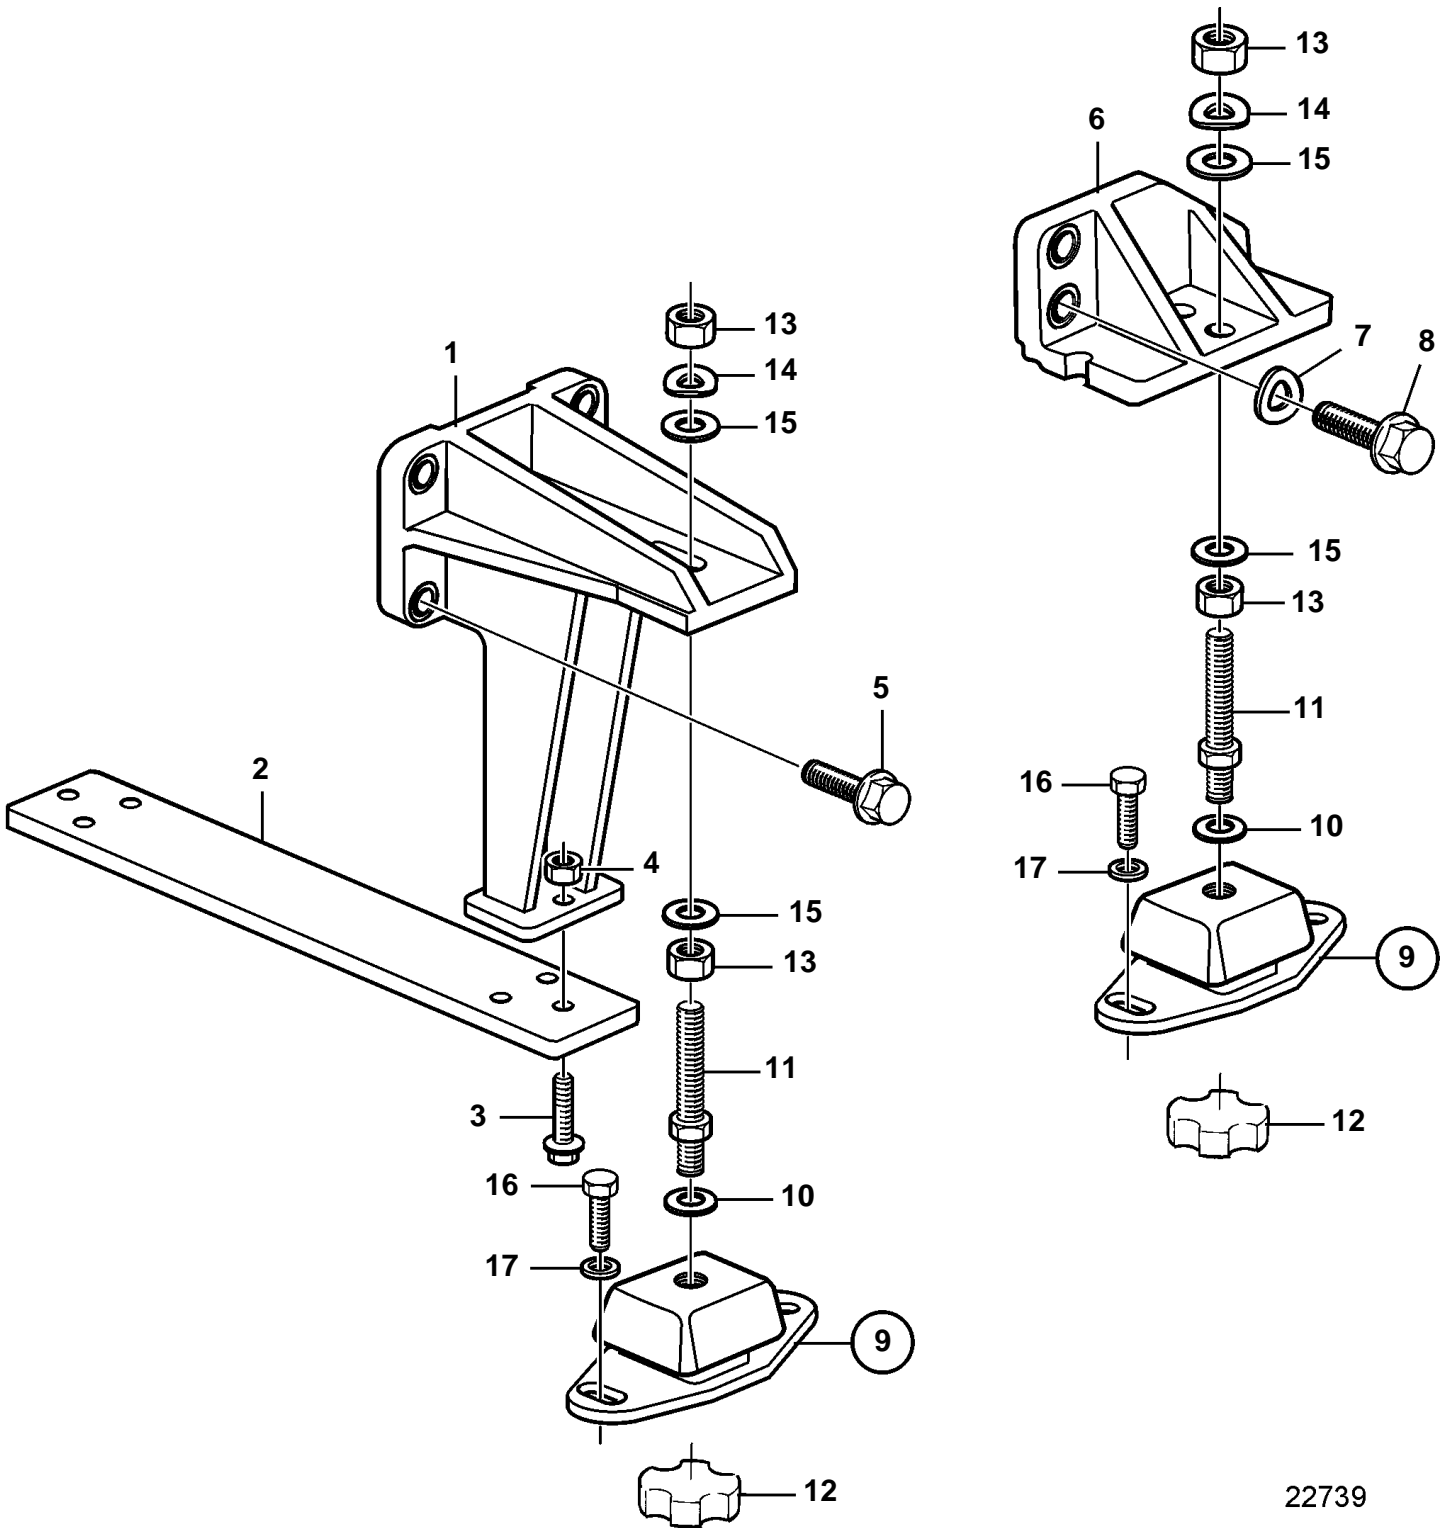

TAMD31L-A, TAMD31M-A, TAMD41P-A

TAMD31L-A, TAMD31M-A, TAMD41P-A

REF	PART NO.	QTY	DESCRIPTION	NOTES
1	861121	2	Engine bracket	
2	858159	1	Bracket	
3	965191	6	Screw	L=30mm
4	971096	6	Nut	
5	965191	8	Screw	
6	860952	2	Engine bracket	
7	965225	4	Flange screw	L=35mm
	965226	2	Flange screw	L=45mm
8	940280	4	Spring washer	
9	858161	4	Rubber element	
10	955900	4	· Washer	
11	860950	4	· Adjuster screw	
12	843299	4	Rubber disc	
13	955806	8	Nut	
14	941913	4	Spring washer	
15	955901	4	Washer	D=34mm
	978991	4	Washer	D=40mm
16		8	Screw	
17		8	Washer	