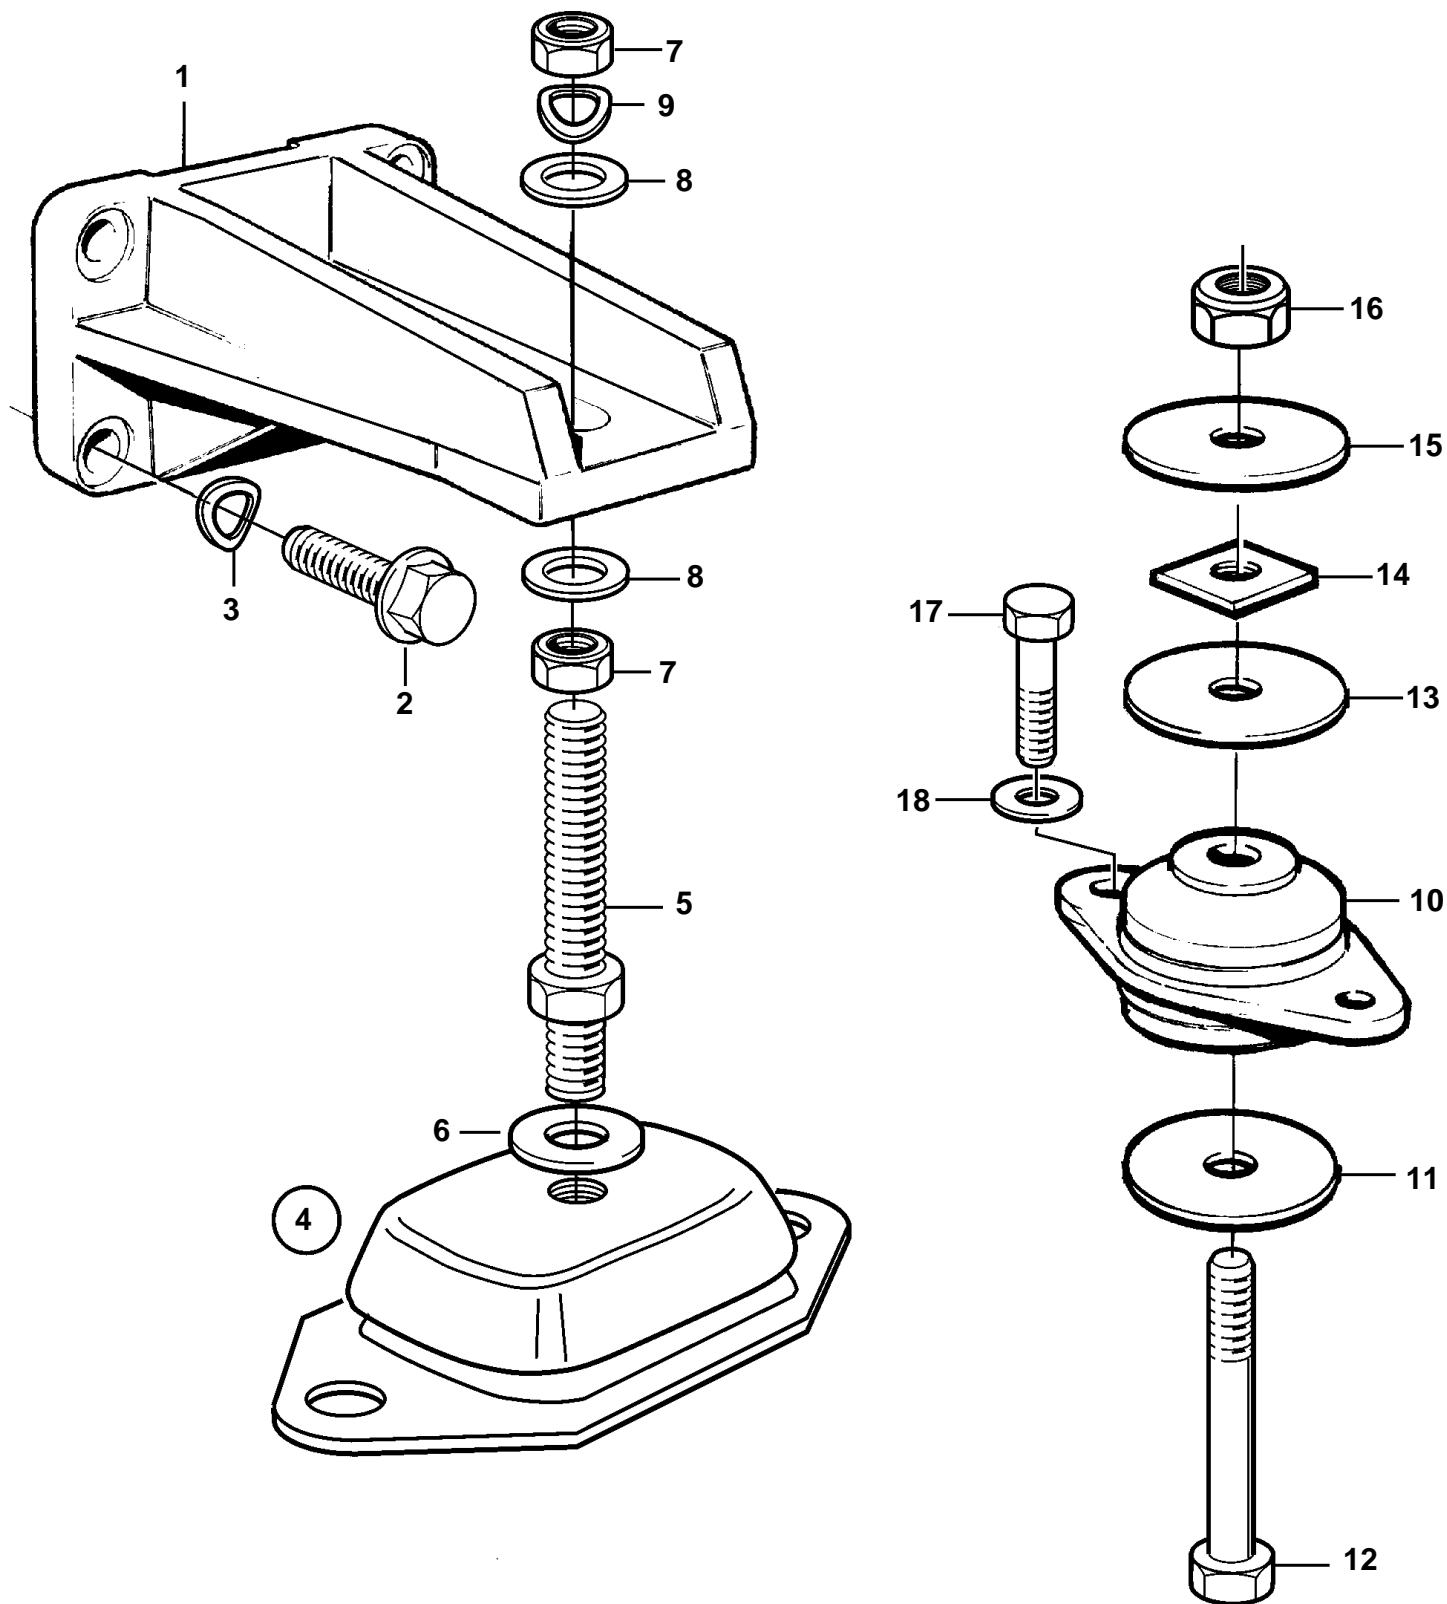

AD31P-A, AD31L-A

AD31P-A, AD31L-A

REF	PART NO.	QTY	DESCRIPTION	NOTES
1	3580748	2	Engine bracket	FRONT
2	965192	6	Flange screw	L=40mm
	965193	2	Screw	L=50mm
3	940280	6	Spring washer	
4	856834	2	Rubber cushion	
5	860950	2	Adjuster screw	
6	955900	2	Washer	
7	955806	4	Nut	
8	955901	2	Washer	D=34mm
	978991	2	Washer	D=40mm
9	941913	2	Spring washer	
10	861794	2	Rubber cushion	
11	3852542	2	Washer	
12	3587962	2	Screw	
13	3852622	2	Washer	
14	3852539	2	Nut	
15	3852540	2	Washer	
16	3862657	2	Nut	
17	959968	4	Screw	
18	3852155	4	Washer	