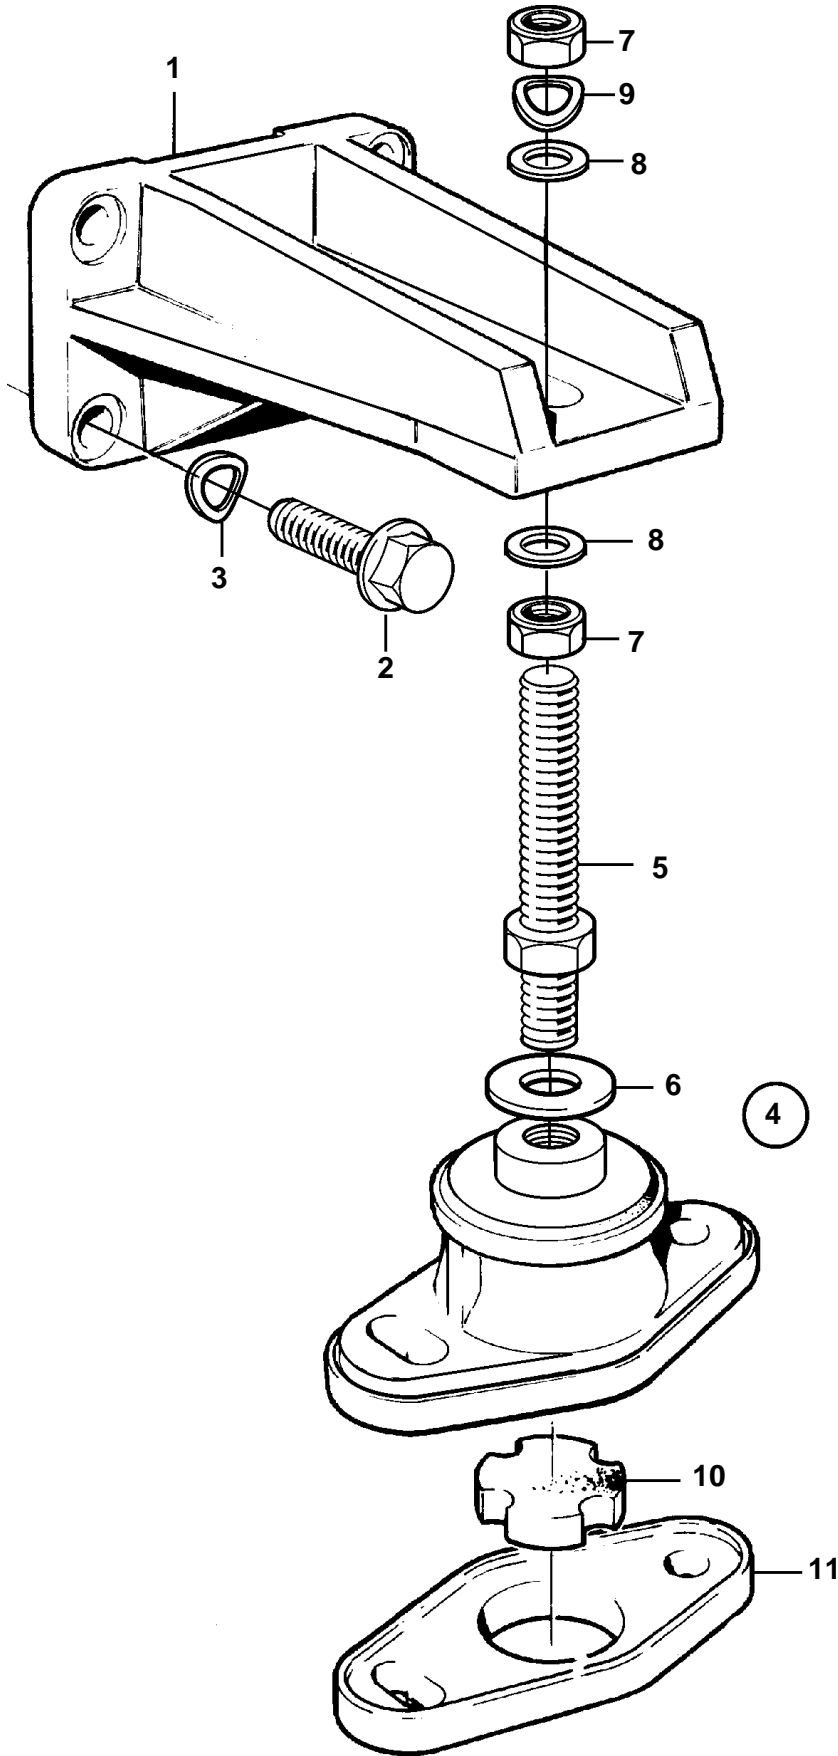

D41L-A, AD41P-A, AD41L-A

22736

D41L-A, AD41P-A, AD41L-A

REF	PART NO.	QTY	DESCRIPTION	NOTES
1	3580748	2	Engine bracket	
2	965192	8	Flange screw	L=40mm
3	940280	8	Spring washer	
4	843323	2	Rubber element	
5	860950	2	· Adjuster screw	
6	843298	2	· Washer	
7	955806	4	Nut	
8	955901	2	Washer	D=34mm
	978991	2	Washer	D=40mm
9	941913	2	Spring washer	
10	843299	2	Rubber disc	
11	843286	2	Base	