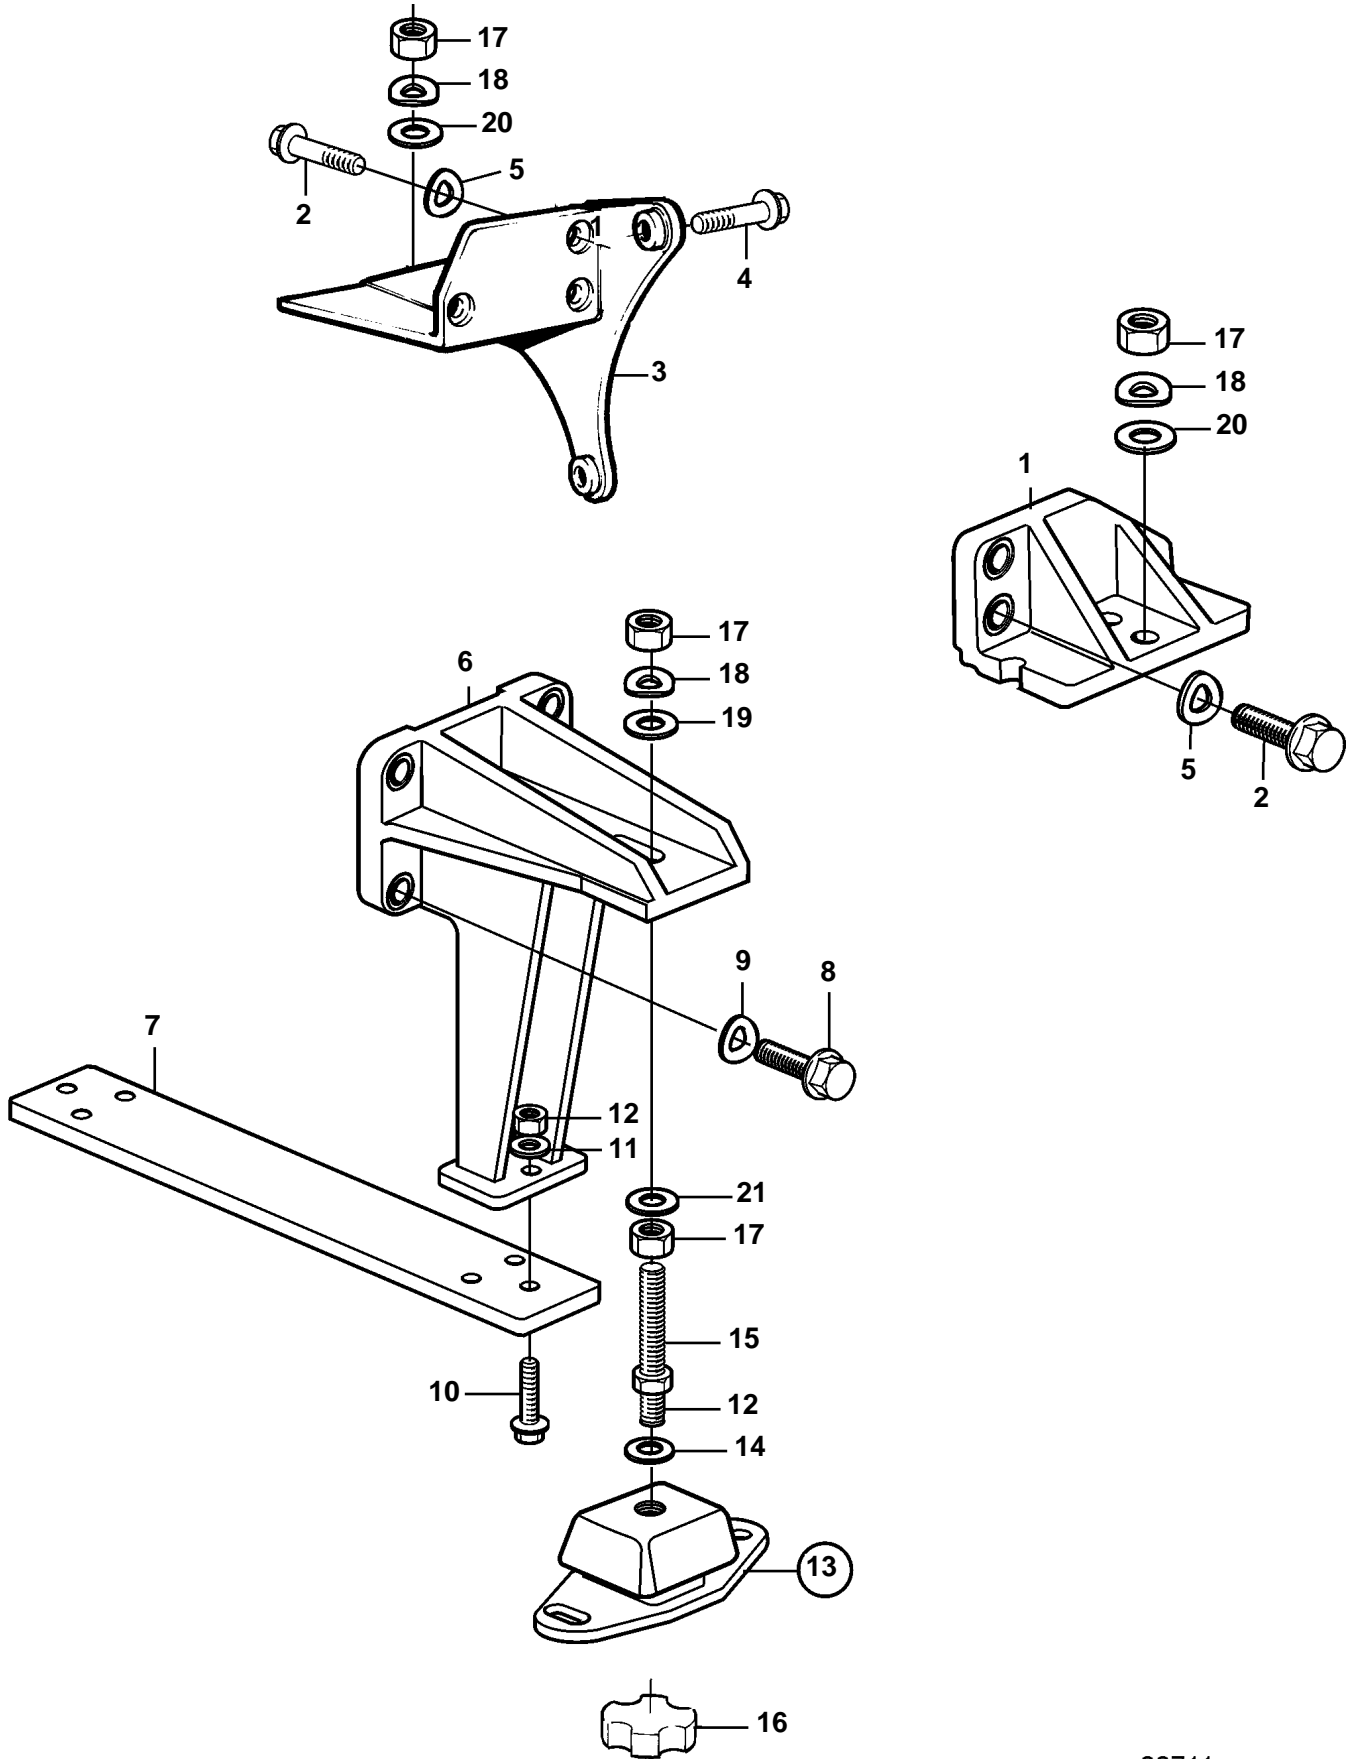

TAMD41L-A

TAMD41L-A

REF	PART NO.	QTY	DESCRIPTION	NOTES
1	860952	1	Engine bracket	REAR
2	965225	4	Flange screw	L=35mm(966343)
	965226	2	Flange screw	L=45mm
3	861122	1	Bracket	REAR
4	965186	3	Flange screw	
5	940280	4	Spring washer	D=20,5mm
	955897	2	Washer	D=24mm
6	861121	2	Engine bracket	
7	858159	1	Bracket	
8	965191	8	Screw	L=30mm
9	940280	8	Spring washer	
10	965191	6	Screw	
11	940280	6	Spring washer	
12	971096	6	Nut	
13	876597	4	Rubber element	
14	955900	4	· Washer	
15	860950	4	· Adjuster screw	
16	843299	4	Rubber disc	
17	955806	8	Nut	
18	941913	4	Spring washer	
19	978991	2	Washer	D=40mm
20	955901	2	Washer	D=34mm
21	978991	4	Washer	D=40mm