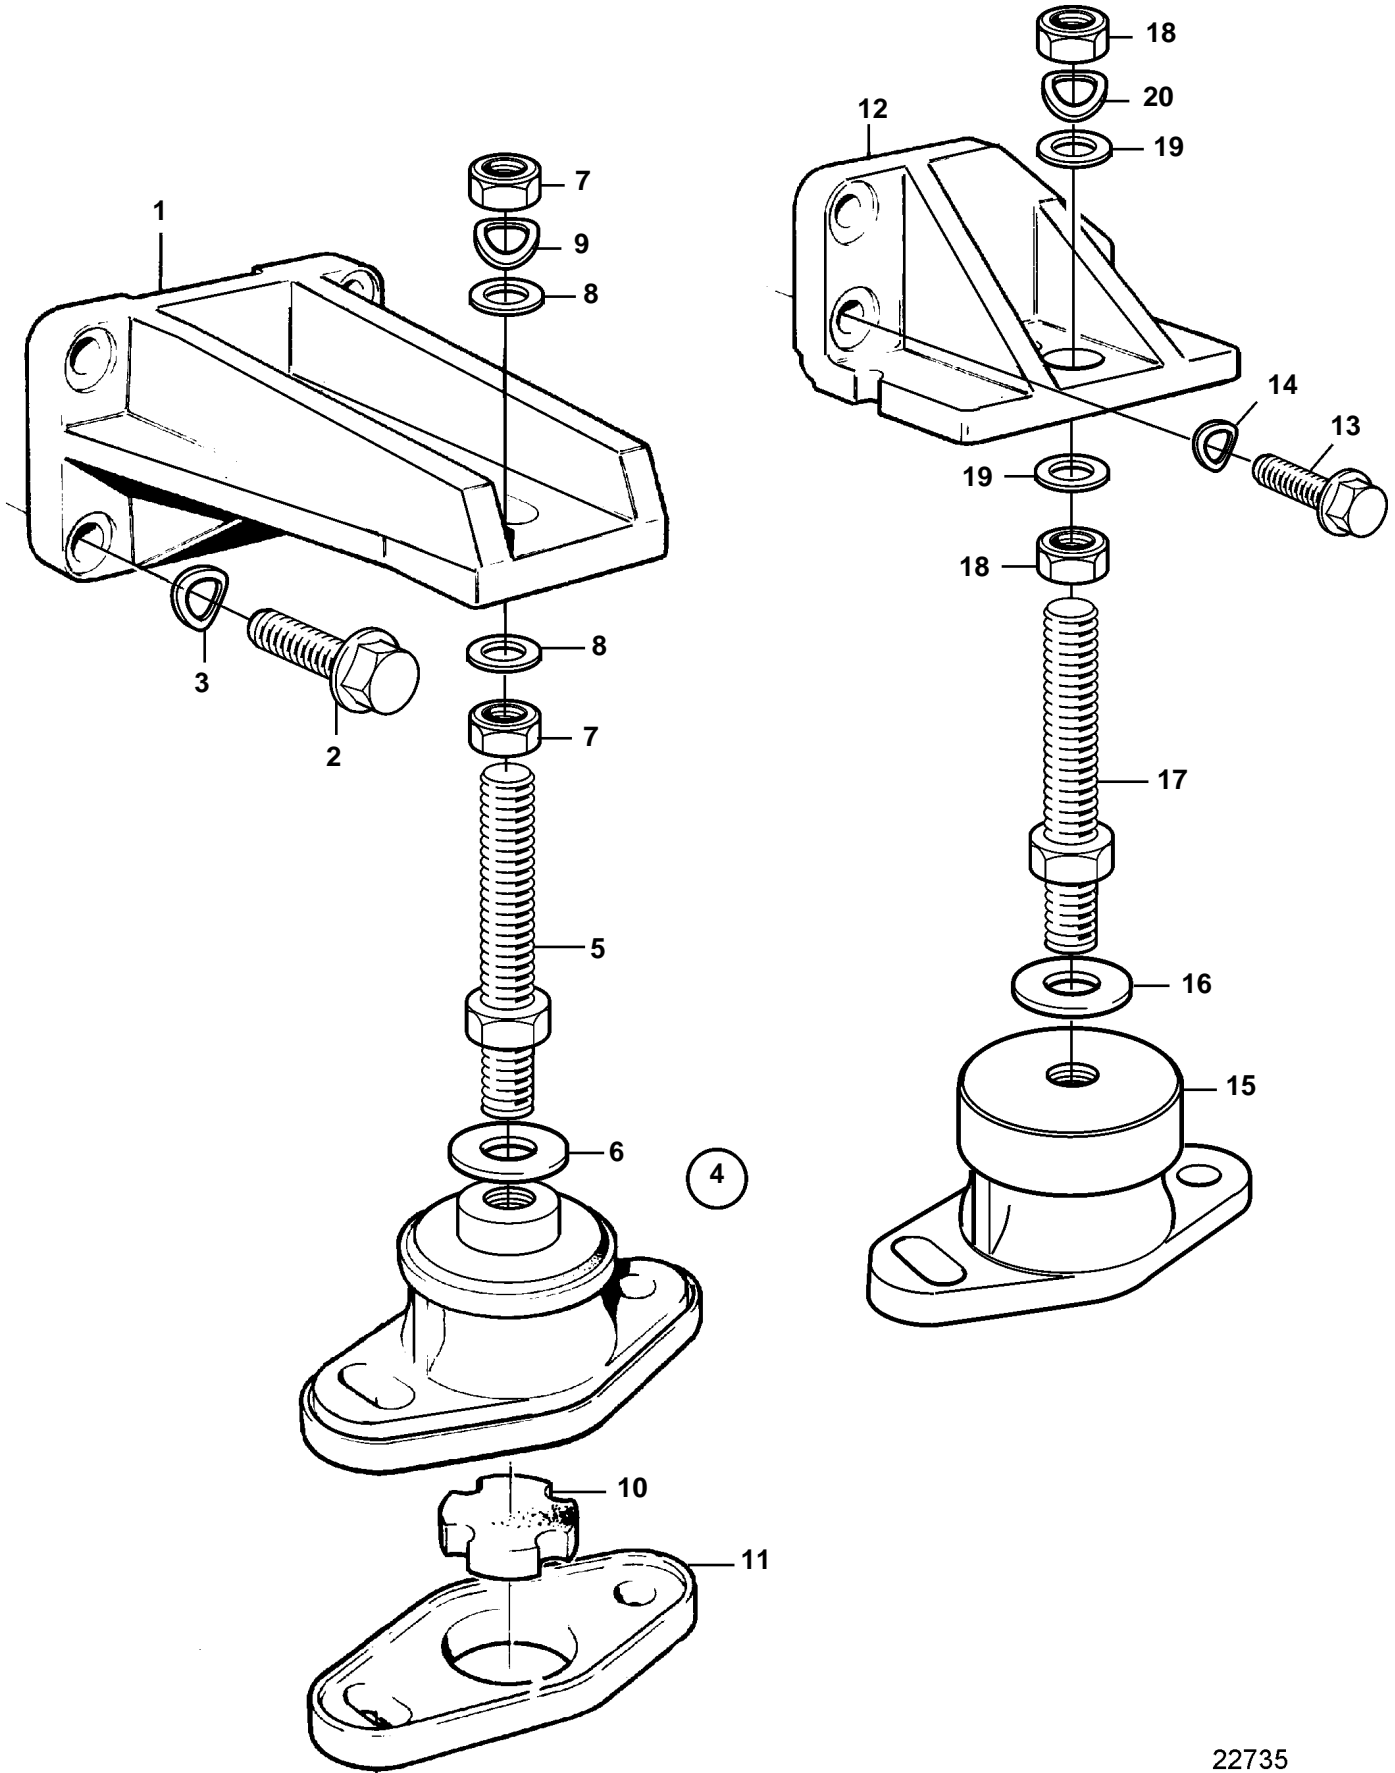

D41L-A, AD41P-A, AD41L-A

D41L-A, AD41P-A, AD41L-A

REF	PART NO.	QTY	DESCRIPTION	NOTES
1	3580748	2	Engine bracket	
2	965192	8	Flange screw	L=40mm
3	940280	8	Spring washer	
4	843323	2	Rubber element	
5	860950	2	· Adjuster screw	
6	843298	2	· Washer	
7	955806	4	Nut	
8	955901	2	Washer	D=34mm
	978991	2	Washer	D=40mm
9	941913	2	Spring washer	
10	843299	2	Rubber disc	
11	843286	2	Base	
12	860952	1	Engine bracket	P
	860954	1	Engine bracket	S.B
13	965225	6	Flange screw	D41
	965225	4	Flange screw	AD41
	965226	2	Flange screw	AD41
14	940280	6	Spring washer	D41
	940280	4	Spring washer	AD41
	955897	2	Washer	AD41
15	876597	2	Rubber element	
16	955900	2	· Washer	
17	860950	2	· Adjuster screw	
18	955806	4	Nut	
19	955901	2	Washer	D=34mm
	978991	2	Washer	D=40mm
20	941913	2	Spring washer	