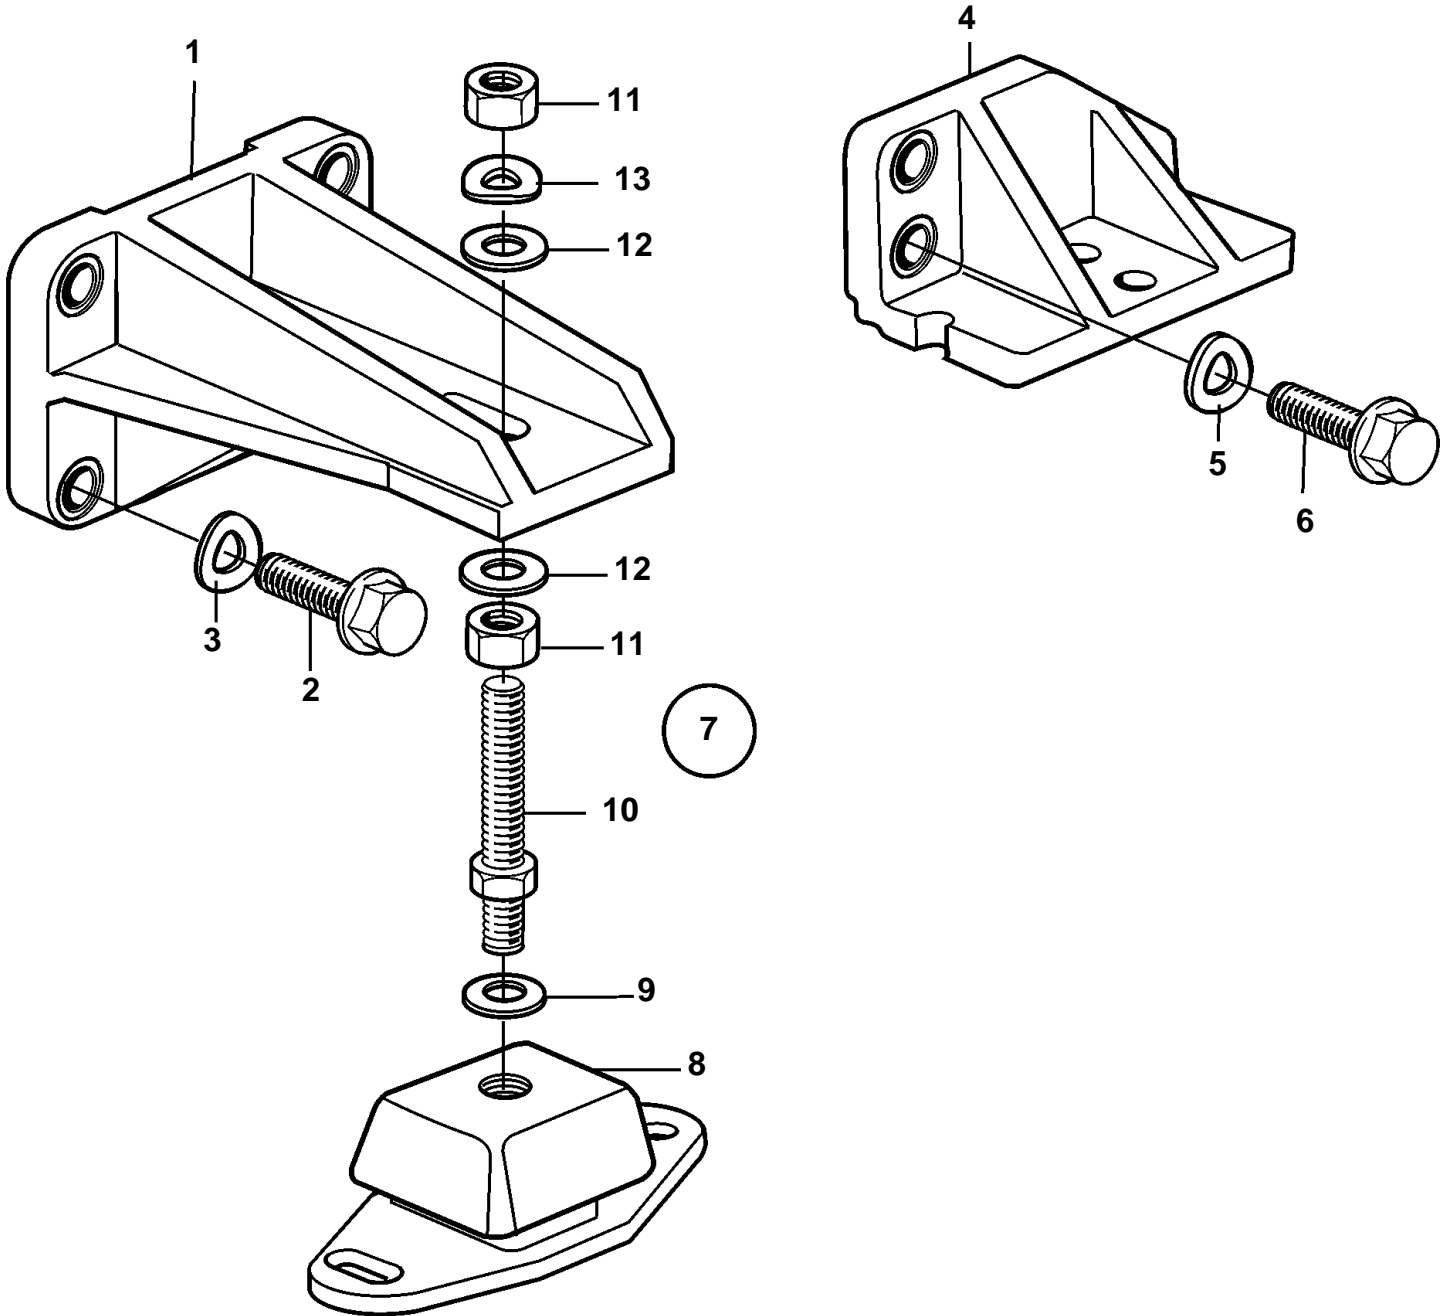

AD31P-A, AD31L-A

22710

AD31P-A, AD31L-A

REF	PART NO.	QTY	DESCRIPTION	NOTES
1	3580748	2	Engine bracket	FRONT
2	965192	6	Flange screw	L=40mm
	965193	2	Screw	L=50mm
3	940280	6	Spring washer	
4	860952	1	Engine bracket	P, REAR
	860954	1	Engine bracket	S.B, REAR
5	940280	4	Spring washer	
	955897	2	Washer	
6	965225	4	Flange screw	L=35mm
	965226	2	Flange screw	L=45mm
7	846765	4	Rubber element	(876598)
8	846765	4	Rubber element	
9	955900	4	Washer	
10	860950	4	Adjuster screw	
11	955806	8	Nut	
12	955901	4	Washer	D=34mm
	978991	4	Washer	D=40mm
13	941913	4	Spring washer	