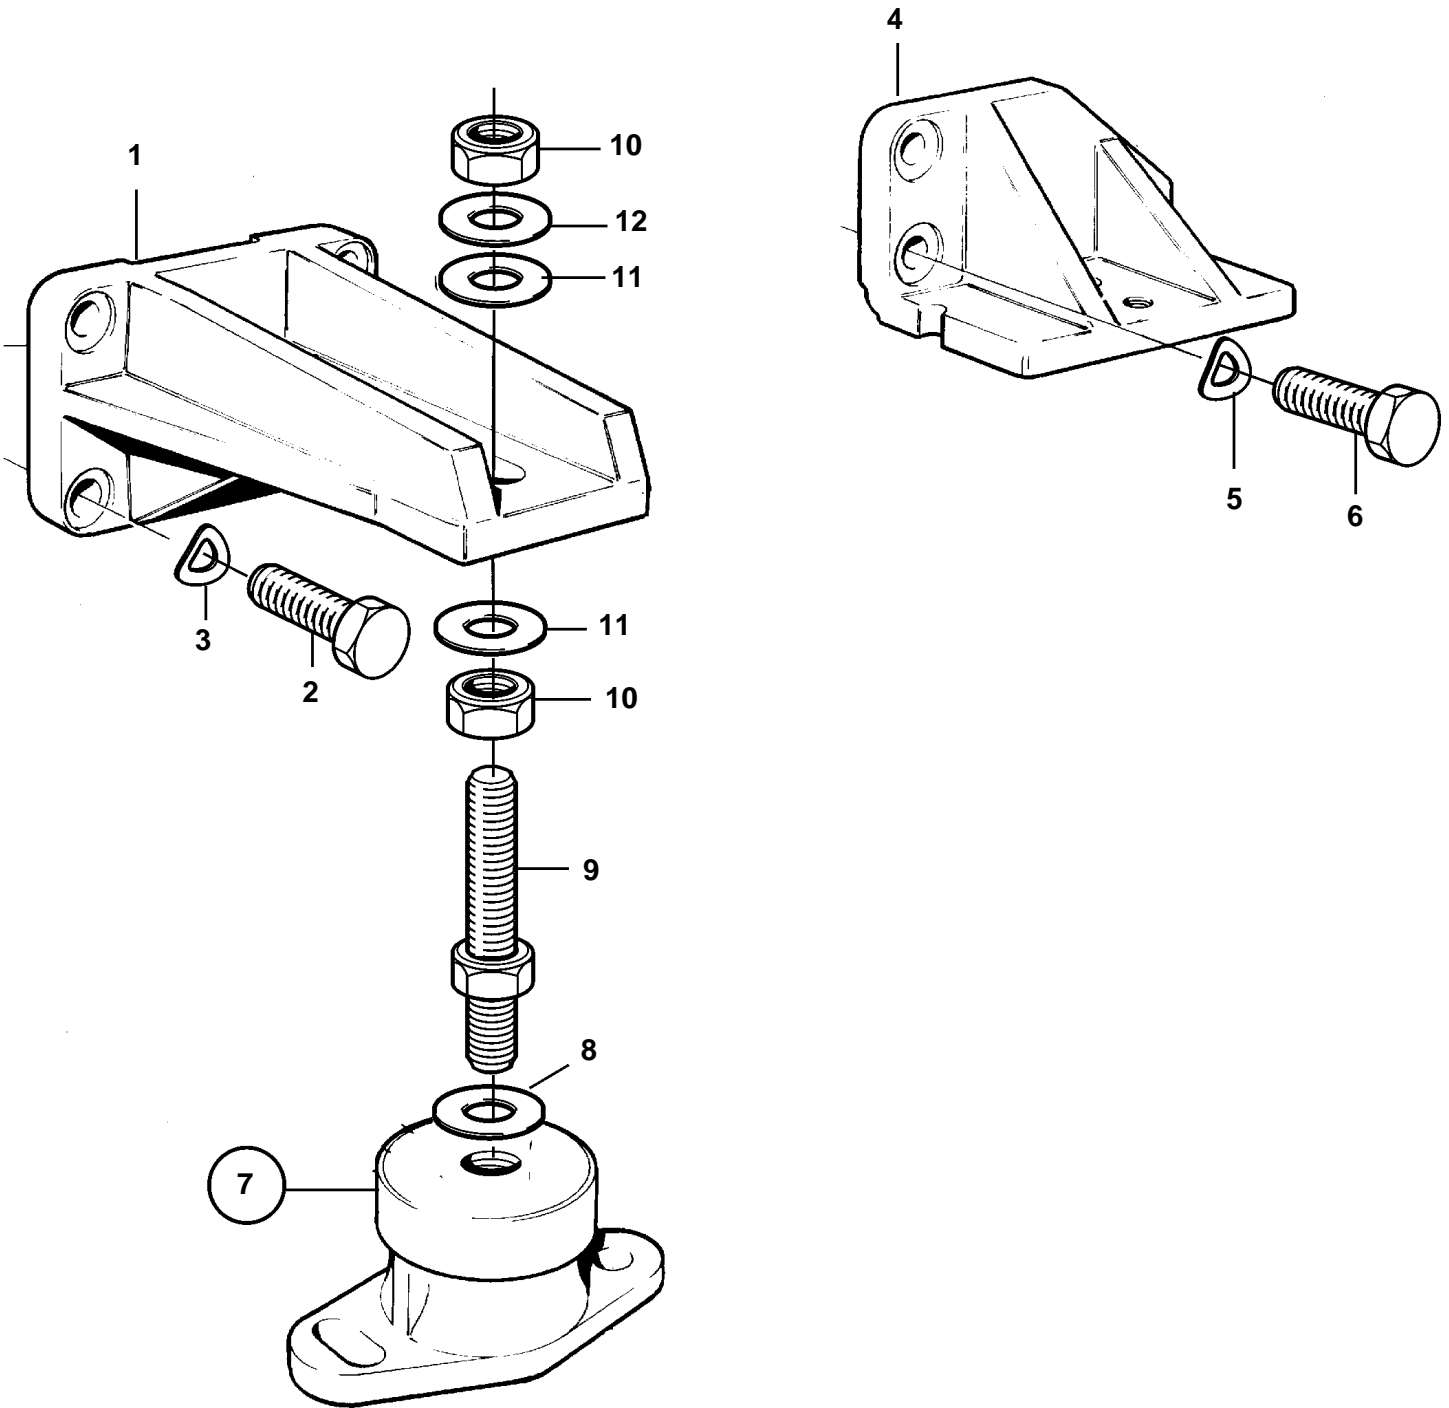

TMD41L-A, TAMD41P-A, TAMD41L-A, TAMD41M-A, TAMD41H-A

23137

TMD41L-A, TAMD41P-A, TAMD41L-A, TAMD41M-A, TAMD41H-A

REF	PART NO.	QTY	DESCRIPTION	NOTES
1	3580748	2	Engine bracket	FRONT
2	965192	8	Flange screw	L=40mm
3	940280	8	Spring washer	
4	860952	1	Engine bracket	P, REAR
	860954	1	Engine bracket	S.B, REAR
5	940280	6	Spring washer	
6	965225	6	Flange screw	L=35mm
7	856834	4	Rubber cushion	ALT, 55 SHORE
8	955900	4	Washer	
9	860950	4	Adjuster screw	
10	955806	8	Nut	
11	955901	4	Washer	D=34mm
	978991	4	Washer	D=40mm
12	941913	4	Spring washer	