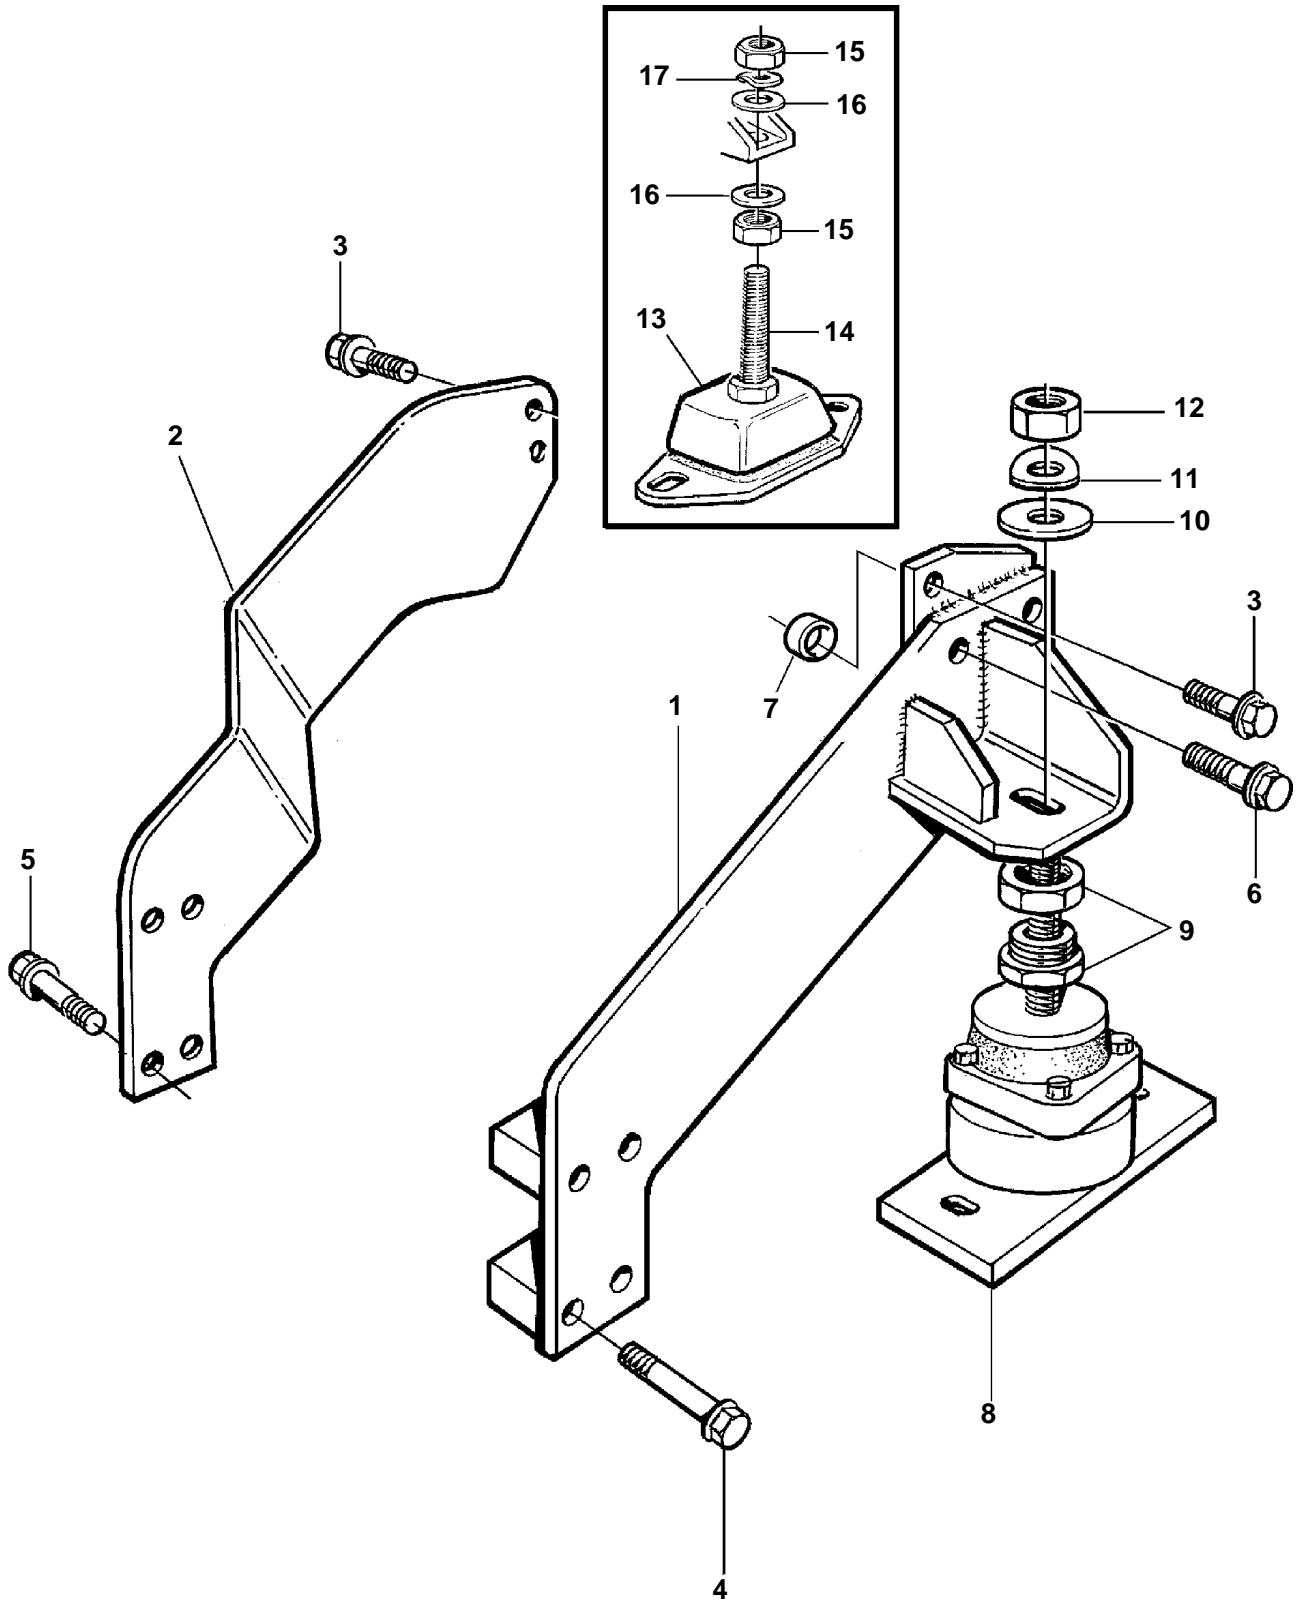

TMD41L-A, TAMD41P-A, TAMD41L-A, TAMD41M-A, TAMD41H-A, TAMD41H-B

TMD41L-A, TAMD41P-A, TAMD41L-A, TAMD41M-A, TAMD41H-A, TAMD41H-B

REF	PART NO.	QTY	DESCRIPTION	NOTES
1	3581381	1	Bracket	S.B
2	3581382	1	Bracket	P
3	965191	4	Screw	
4	965194	4	Screw	
5	965191	4	Screw	
6	965192	2	Flange screw	
7	843122	3	Spacer sleeve	
8	3581614	2	Rubber cushion	
9	3826709	2	Adjusting sleeve	
10	955900	2	Washer	
11	941912	2	Spring washer	
12	955805	2	Nut	
13	858161	2	Rubber element	
14	860950	2	Adjuster screw	
15	955806	4	Nut	
16	955901	2	Washer	D=34mm
	978991	4	Washer	D=40mm
17	941913	2	Spring washer	