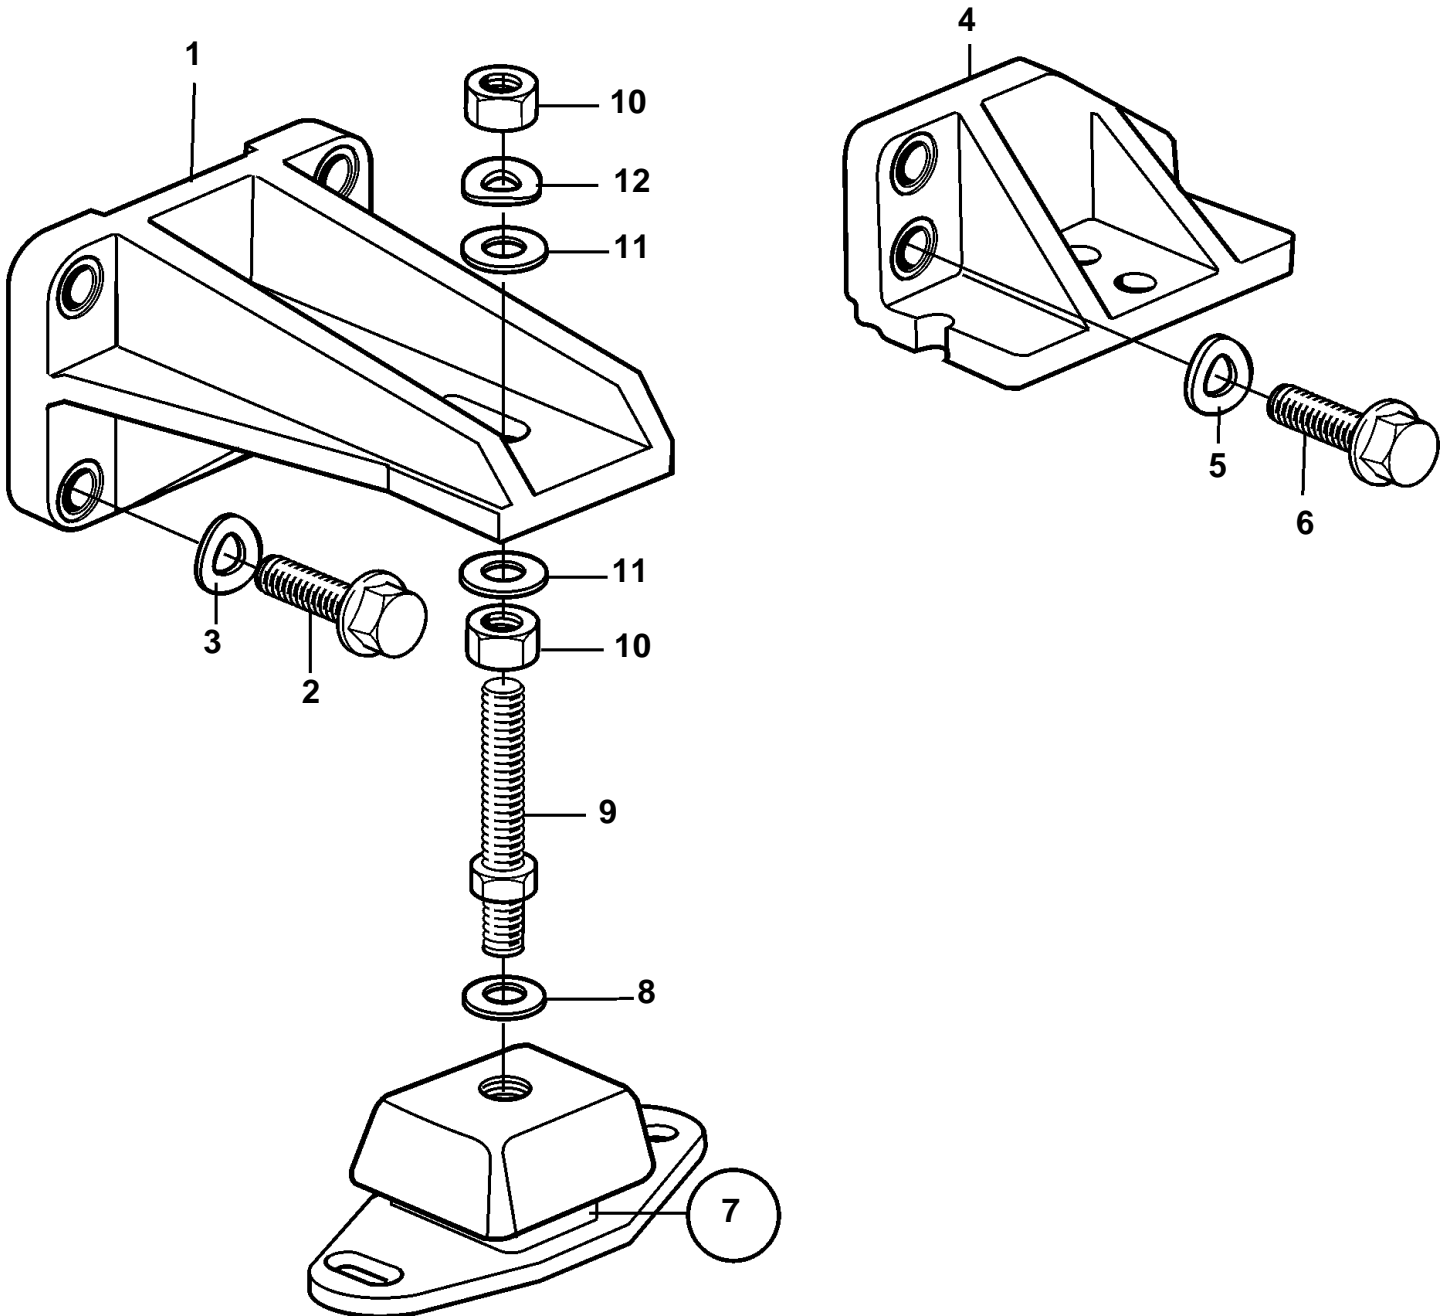

TMD41L-A, TAMD41P-A, TAMD41L-A, TAMD41M-A, TAMD41H-A, TAMD41H-B

22709

TMD41L-A, TAMD41P-A, TAMD41L-A, TAMD41M-A, TAMD41H-A, TAMD41H-B

REF	PART NO.	QTY	DESCRIPTION	NOTES
1	3580748	2	Engine bracket	FRONT
2	965192	8	Flange screw	
3	940280	8	Spring washer	
4	860952	1	Engine bracket	P, REAR
	860954	1	Engine bracket	S.B, REAR
5	940280	6	Spring washer	
6	965225	6	Flange screw	
7	858161	4	Rubber element	
8	955900	4	Washer	
9	860950	4	Adjuster screw	
10	955806	8	Nut	
11	955901	4	Washer	D=34mm
	978991	4	Washer	D=40mm
12	941913	4	Spring washer	