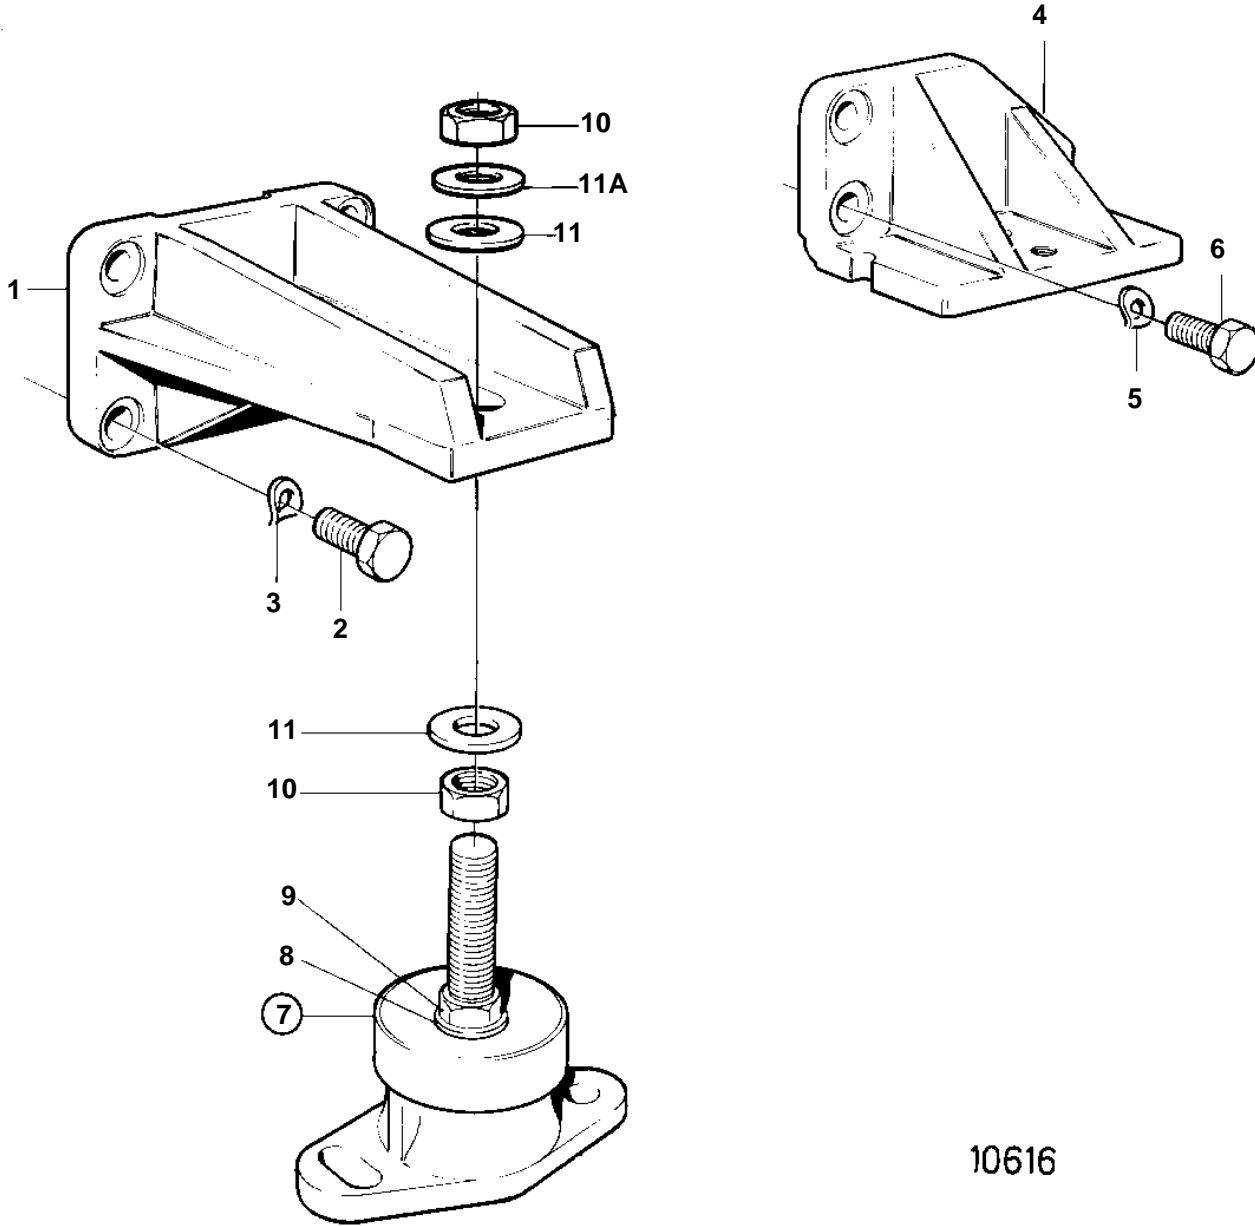

TMD41L-A, TAMD41P-A, TAMD41L-A, TAMD41M-A, TAMD41H-A

10616

TMD41L-A, TAMD41P-A, TAMD41L-A, TAMD41M-A, TAMD41H-A

REF	PART NO.	QTY	DESCRIPTION	NOTES
1	3580748	2	Engine bracket	FRONT
2	965192	8	Flange screw	L=40mm
3	940280	8	Spring washer	
4	860952	1	Engine bracket	P, REAR
	860954	1	Engine bracket	S.B, REAR
5	940280	6	Spring washer	
6	965225	6	Flange screw	L=35mm
7	876597	4	Rubber element	
8	955900	4	· Washer	
9	860950	4	· Adjuster screw	
10	955806	8	Nut	
11	955901	4	Washer	D=34mm
	978991	4	Washer	D=40mm
11A	941913	4	Spring washer	