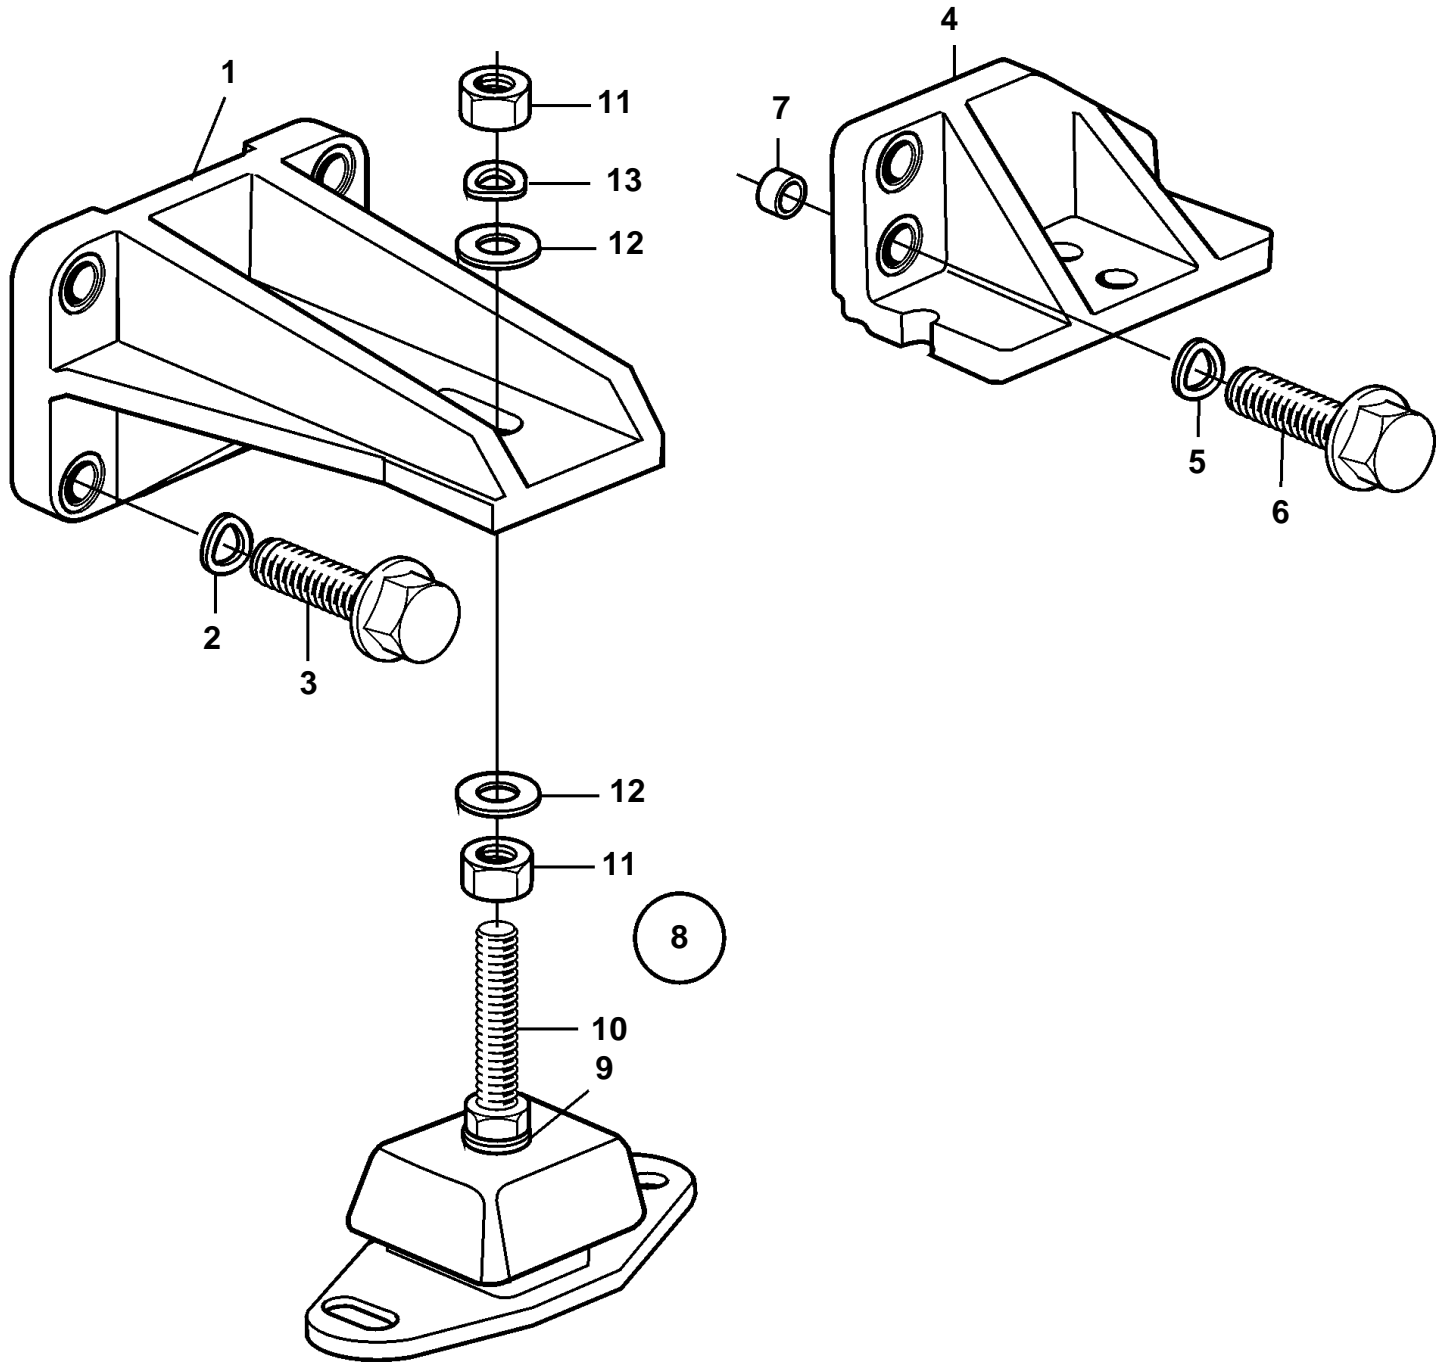

TMD31L-A, TAMD31P-A, TAMD31L-A, TAMD31M-A

TMD31L-A, TAMD31P-A, TAMD31L-A, TAMD31M-A

REF	PART NO.	QTY	DESCRIPTION	NOTES
1	3580748	2	Engine bracket	FRONT
2	940280	6	Spring washer	
3	965192	6	Flange screw	L=40mm
	965193	2	Screw	L=50mm
4	860952	1	Engine bracket	P, REAR
	860954	1	Engine bracket	S.B, REAR
5	940280	6	Spring washer	
6	965225	6	Flange screw	
7	843122	3	Spacer sleeve	
8	846765	4	Rubber element	
9	955900	4	· Washer	
10	860950	4	· Adjuster screw	
11	955806	8	Nut	
12	955901	4	Washer	D=34mm
	978991	4	Washer	D=40mm
13	941913	4	Spring washer	