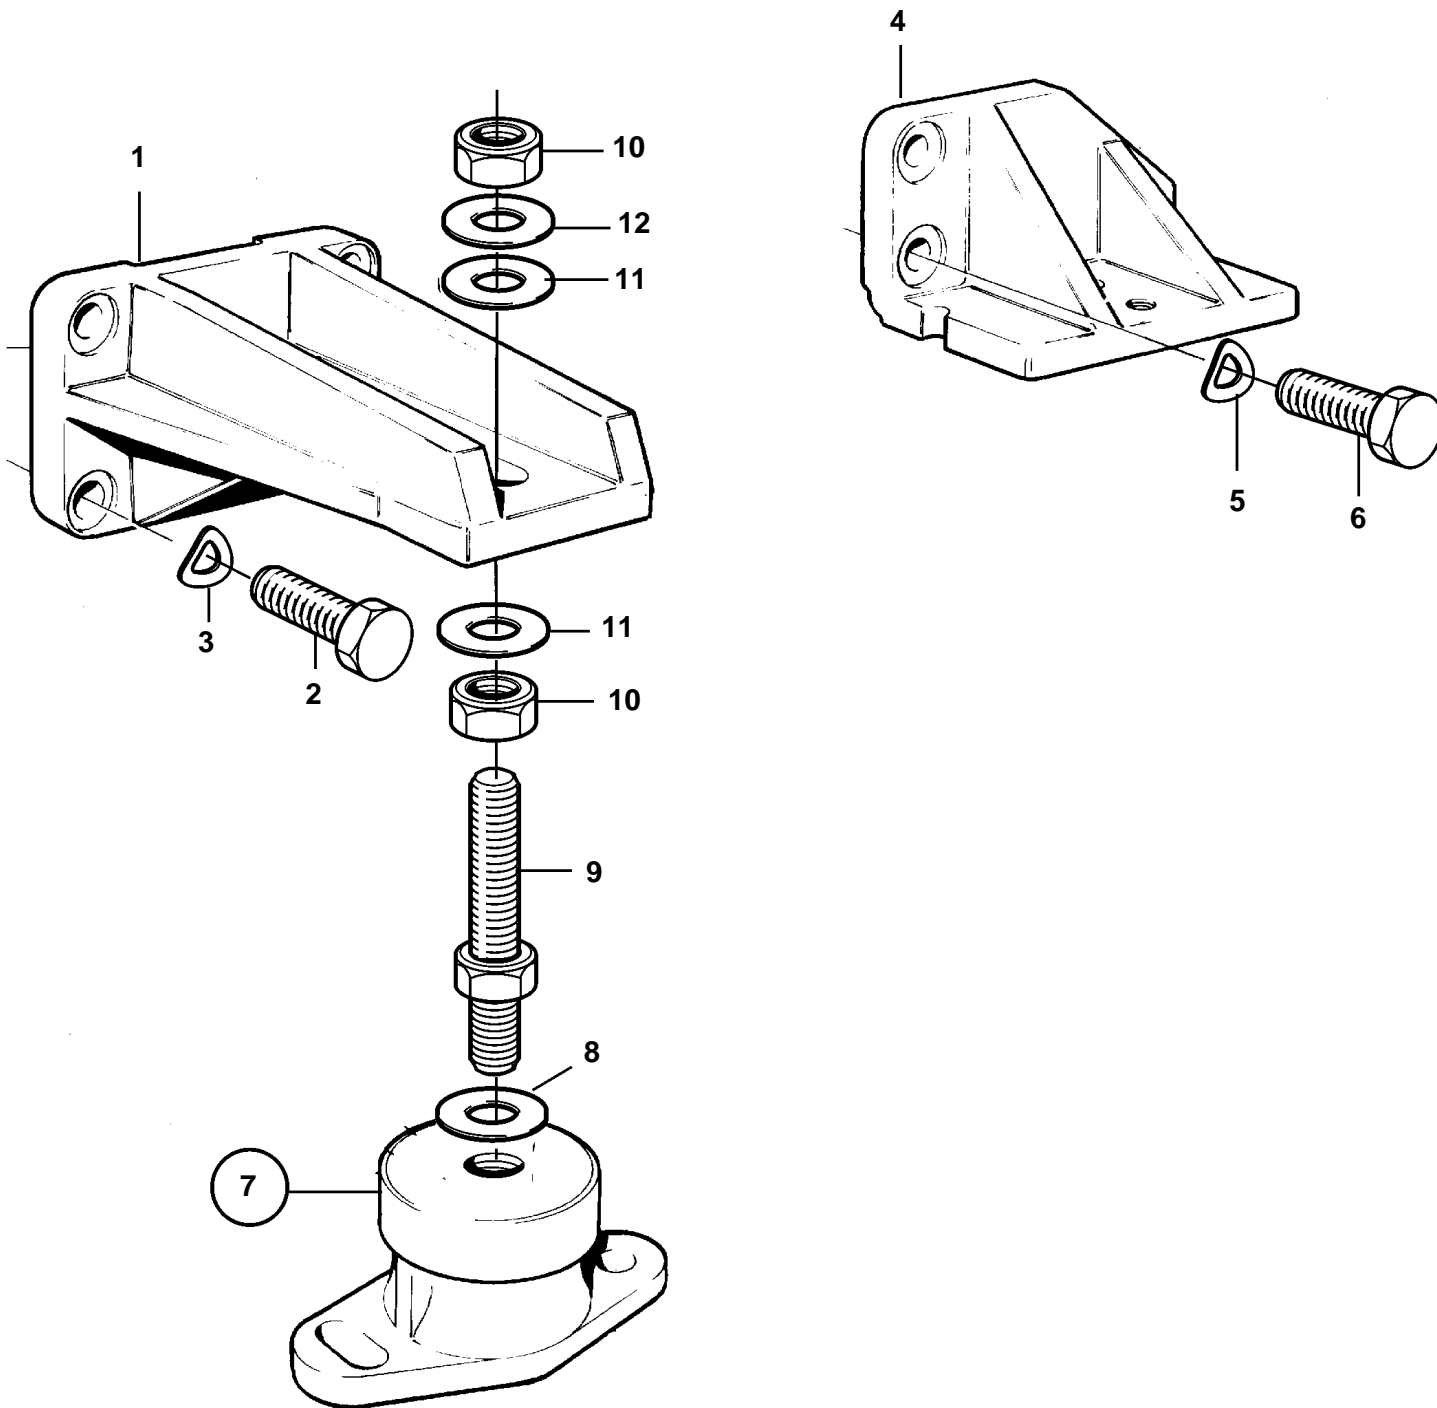

TMD41L-A, TAMD41P-A, TAMD41L-A, TAMD41M-A, TAMD41H-A

23137

TMD41L-A, TAMD41P-A, TAMD41L-A, TAMD41M-A, TAMD41H-A

REF	PART NO.	QTY	DESCRIPTION	NOTES
1	3580748	2	Engine bracket	FRONT
2	965192	8	Flange screw	L=40mm
3	940280	8	Spring washer	
4	860952	1	Engine bracket	P, REAR
	860954	1	Engine bracket	S.B, REAR
5	940280	6	Spring washer	
6	965225	6	Flange screw	L=35mm
7	856834	4	Rubber cushion	
8	955900	4	Washer	
9	860950	4	Adjuster screw	
10	955806	8	Nut	
11	955901	4	Washer	D=34mm
	978991	4	Washer	D=40mm
12	941913	4	Spring washer	