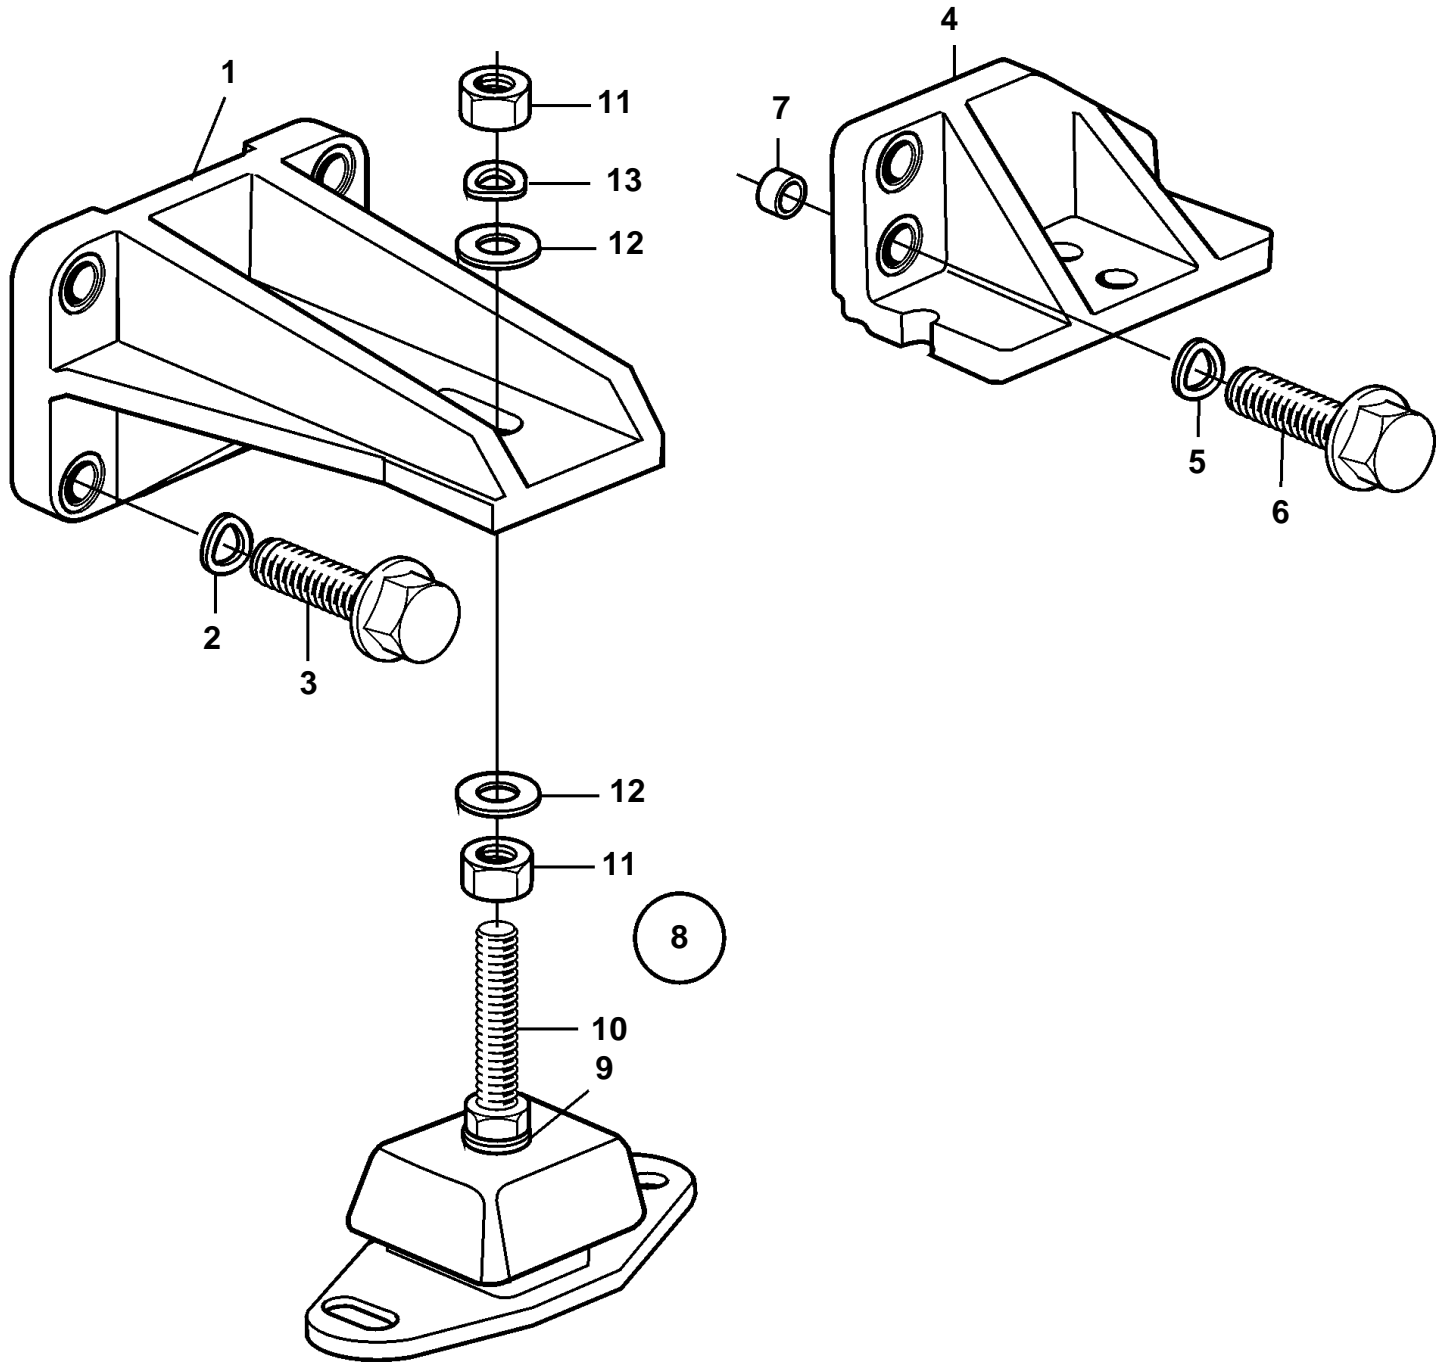

TMD31L-A, TAMD31P-A, TAMD31L-A, TAMD31M-A

TMD31L-A, TAMD31P-A, TAMD31L-A, TAMD31M-A

REF	PART NO.	QTY	DESCRIPTION	NOTES
1	3580748	2	Engine bracket	FRONT
2	940280	6	Spring washer	
3	965192	6	Flange screw	L=40mm
	965193	2	Screw	L=50mm
4	860952	1	Engine bracket	P, REAR
	860954	1	Engine bracket	S.B, REAR
5	940280	6	Spring washer	
6	965225	6	Flange screw	
8	856834	4	Rubber cushion	
9	955900	4	Washer	
10	860950	4	Adjuster screw	
11	955806	8	Nut	
12	955901	4	Washer	D=34mm
	978991	4	Washer	D=40mm
13	941913	4	Spring washer	