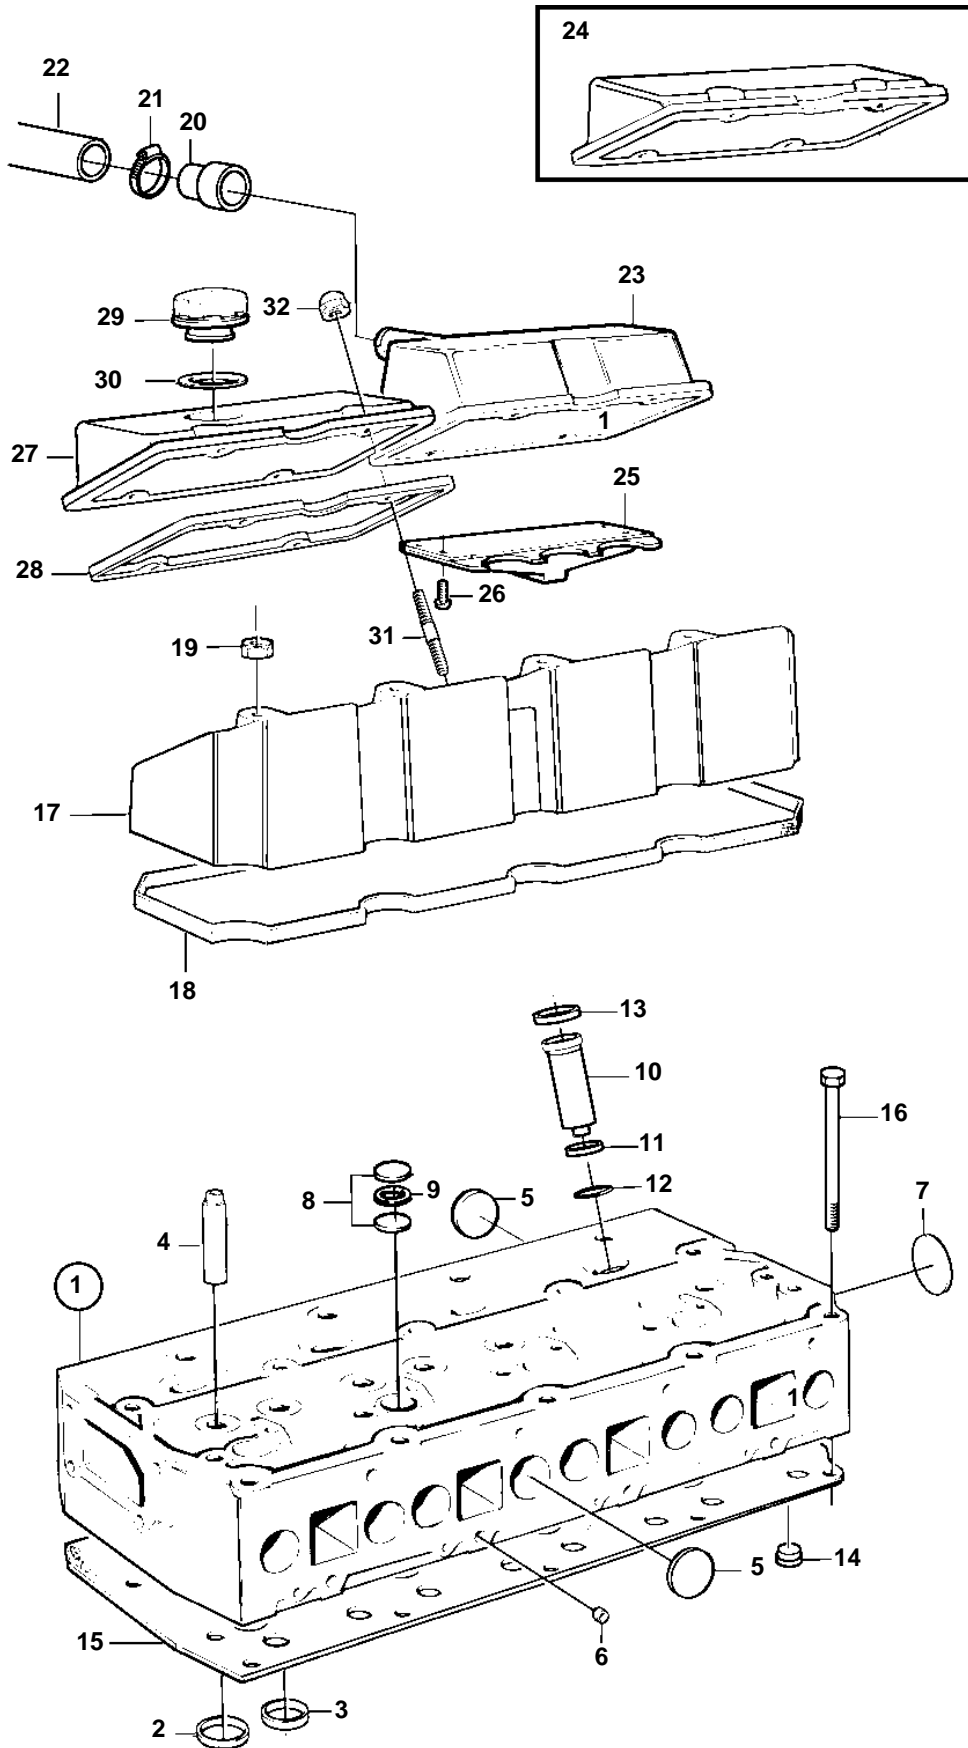

TMD31L-A, TAMD31P-A, TAMD31L-A, TAMD31M-A, TAMD31S-A, AD31P-A, AD31L-A

22662

TMD31L-A, TAMD31P-A, TAMD31L-A, TAMD31M-A, TAMD31S-A, AD31P-A, AD31L-A

REF	PART NO.	QTY	DESCRIPTION	SEE SEC.	NOTES
1	860646	1	Cylinder head		SN-2203129975
	3581588	1	Cylinder head		SN2203129976-2203135150
1	3803306	1	Cylinder head, exch		
2	858331	4	· Valve seat, exhaust		
3	860035	4	· Valve seat, intake		
4	3582561	8	· Valve guide		
5	477026	9	· Expansion plug		
6	967853	8	· Cap plug		
7	968955	1	· Expansion plug		
8	967948	8	· Expansion plug		
9	949329	4	· Gasket		
10	3582429	4	· Spray sleeve		
11	838896	4	· Sealing ring		
12	838821	4	· O-ring		
13	838619	4	· Steel ring		
14	465420	4	· Nozzle		
15	3582432	1	Gasket		
16	838775	19	Screw		
17	838648	1	Valve cover		
18	838652	1	Gasket		
19	945408	4	Flange nut		(968862)
20	861114	1	Rubber sleeve	1695	NOT FOR SOLAS
	861114	1	Rubber sleeve	3346	NOT FOR SOLAS
21	943472	1	Hose clamp	1695	
22	946234	X	Pipe	1695	L=720mm NOT FOR SOLAS
23	860541	1	Valve cover		NOT FOR SOLAS
24	838650	1	Valve cover		SOLAS
25		1	Insert		NOT FOR SOLAS
26	977771	4	Screw		
27	838651	1	Valve cover		
28	838654	2	Gasket		
29	1275403	1	Oil filler cap		(3547599)
30	1275379	1	Gasket		
31	1542380	8	Stud		(953034)
32	968458	8	Nut		