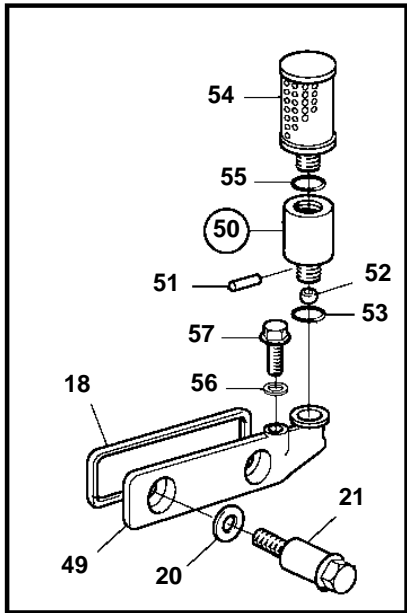

TAMD41P-A, SOLAS

## TAMD41P-A, SOLAS

REF	PART NO.	QTY	DESCRIPTION	NOTES
1	861690	1	Cylinder block	SN-2204164415
	3583103	1	Cylinder block	SN2204164416-2204168098
2		7	· Main bearing cap	
3	861005	14	· Flange screw	
4	955083	4	· Cap plug	
5	1542067	7	· Bushing	
6	463905	5	· Expansion plug	
7	968955	1	· Expansion plug	
8	946402	2	· Pin	
9	415311	3	· Sleeve	
10	479977	2	Plug	
11	479979	3	Plug	
12	947893	1	Drain cock	
13	955082	1	Cap plug	
14	1545159	1	Foot plate	
15	1545160	4	Spacer sleeve	
16	965187	4	Screw	
17	3850090	4	Spacer	
18	1542052	3	Rubber seal	EARLY TYPE
19	1542050	3	Inspection lid	EARLY TYPE
20	469846	6	Sealing ring	EARLY TYPE
21	859447	6	Shoulder screw	EARLY TYPE
22	877262	3	Inspection lid	LATE TYPE
23	18666	6	Gasket	LATE TYPE
24	965185	6	Flange screw	LATE TYPE
25	1161277	X	Sealant	LATE TYPE
	1161231	X	Sealant	LATE TYPE
26		1	Sign	
27	950885	2	Rivet	
28	1542320	6	Oil jet	Included in cylinder liner kit 3581714.
29	955981	6	O-ring	
30	1542380	6	Stud	
31	946035	6	Lock nut	
32	3581825	1	Flywheel housing	
33	407092	1	Cover	
34	967949	2	Screw	
35	404069	1	Setting indicator	
36	860926	2	Plug	
37	3582851	1	Sealing ring kit	
38	829487	1	Gasket	
39	941908	8	Spring washer	
40	965185	6	Flange screw	L=40mm
	965220	2	Flange screw	L=45mm
41	858164	1	Flywheel housing	
42	858165	1	Cover	
43	946752	10	Flange screw	
44	404069	1	Setting indicator	
45	407092	1	Cover	
46	967949	2	Screw	
47	423081	1	Flange	
48	946329	3	Flange screw	
49	838763	1	Crankcase ventilatio	
50	858256	1	Check valve	
51	951971	1	· Spring pin	
52	181501	1	· Steel ball	
53	843449	1	· Gasket	
54	876069	1	Filter	
55	843449	1	Gasket	
56		1	Washer	
57	967949	1	Screw	