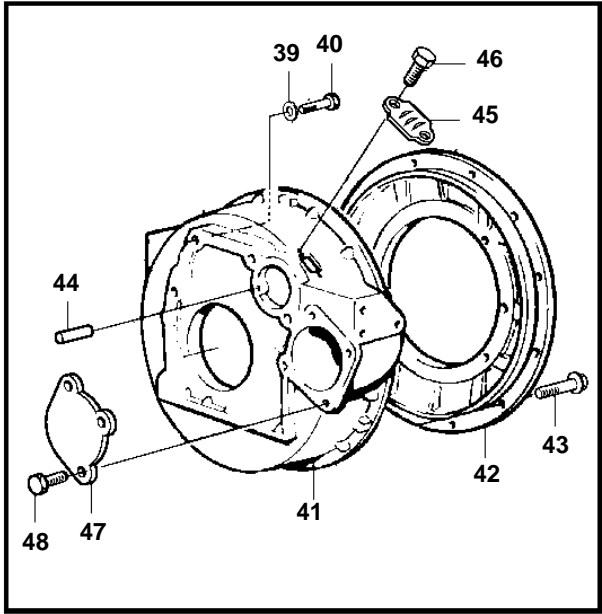

TAMD41P-A, SOLAS

## TAMD41P-A, SOLAS

REF	PART NO.	QTY	DESCRIPTION	NOTES
1	861690	1	Cylinder block	SN-2204164415
	3583103	1	Cylinder block	SN2204164416-2204168098
2		7	· Main bearing cap	
3	861005	14	· Flange screw	
4	955083	4	· Cap plug	
5	1542067	7	· Bushing	
6	463905	5	· Expansion plug	
7	968955	1	· Expansion plug	
8	946402	2	· Pin	
9	415311	3	· Sleeve	
10	479977	2	Plug	
11	479979	3	Plug	
12	947893	1	Drain cock	
13	955082	1	Cap plug	
14	1545159	1	Foot plate	
15	1545160	4	Spacer sleeve	
16	965187	4	Screw	
17	3850090	4	Spacer	
18	1542052	3	Rubber seal	EARLY TYPE
19	1542050	3	Inspection lid	EARLY TYPE
20	469846	6	Sealing ring	EARLY TYPE
21	859447	6	Shoulder screw	EARLY TYPE
22	877262	3	Inspection lid	LATE TYPE
23	18666	6	Gasket	LATE TYPE
24	965185	6	Flange screw	LATE TYPE
25	1161277	X	Sealant	LATE TYPE
	1161231	X	Sealant	LATE TYPE
26		1	Sign	
27	950885	2	Rivet	
28	1542320	6	Oil jet	Included in cylinder liner kit 3581714.
29	955981	6	O-ring	
30	1542380	6	Stud	
31	946035	6	Lock nut	
32	3581825	1	Flywheel housing	
33	407092	1	Cover	
34	967949	2	Screw	
35	404069	1	Setting indicator	
36	860926	2	Plug	
37	3582851	1	Sealing ring kit	
38	829487	1	Gasket	
39	941908	8	Spring washer	
40	965185	6	Flange screw	L=40mm
	965220	2	Flange screw	L=45mm
41	858164	1	Flywheel housing	
42	858165	1	Cover	
43	946752	10	Flange screw	
44	404069	1	Setting indicator	
45	407092	1	Cover	
46	967949	2	Screw	
47	423081	1	Flange	
48	946329	3	Flange screw	
49	838763	1	Crankcase ventilatio	
50	858256	1	Check valve	
51	951971	1	· Spring pin	
52	181501	1	· Steel ball	
53	843449	1	· Gasket	
54	876069	1	Filter	
55	843449	1	Gasket	
56		1	Washer	
57	967949	1	Screw	