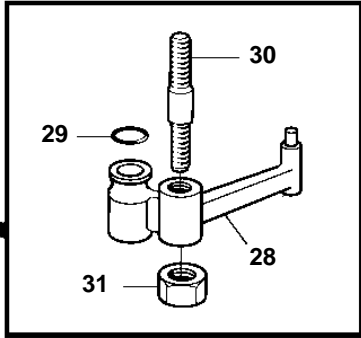

TAMD41P-A, SOLAS

## TAMD41P-A, SOLAS

REF	PART NO.	QTY	DESCRIPTION	NOTES
1	861690	1	Cylinder block	SN-2204164415
	3583103	1	Cylinder block	SN2204164416-2204168098
2		7	· Main bearing cap	
3	861005	14	· Flange screw	
4	955083	4	· Cap plug	
5	1542067	7	· Bushing	
6	463905	5	· Expansion plug	
7	968955	1	· Expansion plug	
8	946402	2	· Pin	
9	415311	3	· Sleeve	
10	479977	2	Plug	
11	479979	3	Plug	
12	947893	1	Drain cock	
13	955082	1	Cap plug	
14	1545159	1	Foot plate	
15	1545160	4	Spacer sleeve	
16	965187	4	Screw	
17	3850090	4	Spacer	
18	1542052	3	Rubber seal	EARLY TYPE
19	1542050	3	Inspection lid	EARLY TYPE
20	469846	6	Sealing ring	EARLY TYPE
21	859447	6	Shoulder screw	EARLY TYPE
22	877262	3	Inspection lid	LATE TYPE
23	18666	6	Gasket	LATE TYPE
24	965185	6	Flange screw	LATE TYPE
25	1161277	X	Sealant	LATE TYPE
	1161231	X	Sealant	LATE TYPE
26		1	Sign	
27	950885	2	Rivet	
28	1542320	6	Oil jet	Included in cylinder liner kit 3581714.
29	955981	6	O-ring	
30	1542380	6	Stud	
31	946035	6	Lock nut	
32	3581825	1	Flywheel housing	
33	407092	1	Cover	
34	967949	2	Screw	
35	404069	1	Setting indicator	
36	860926	2	Plug	
37	3582851	1	Sealing ring kit	
38	829487	1	Gasket	
39	941908	8	Spring washer	
40	965185	6	Flange screw	L=40mm
	965220	2	Flange screw	L=45mm
41	858164	1	Flywheel housing	
42	858165	1	Cover	
43	946752	10	Flange screw	
44	404069	1	Setting indicator	
45	407092	1	Cover	
46	967949	2	Screw	
47	423081	1	Flange	
48	946329	3	Flange screw	
49	838763	1	Crankcase ventilatio	
50	858256	1	Check valve	
51	951971	1	· Spring pin	
52	181501	1	· Steel ball	
53	843449	1	· Gasket	
54	876069	1	Filter	
55	843449	1	Gasket	
56		1	Washer	
57	967949	1	Screw	