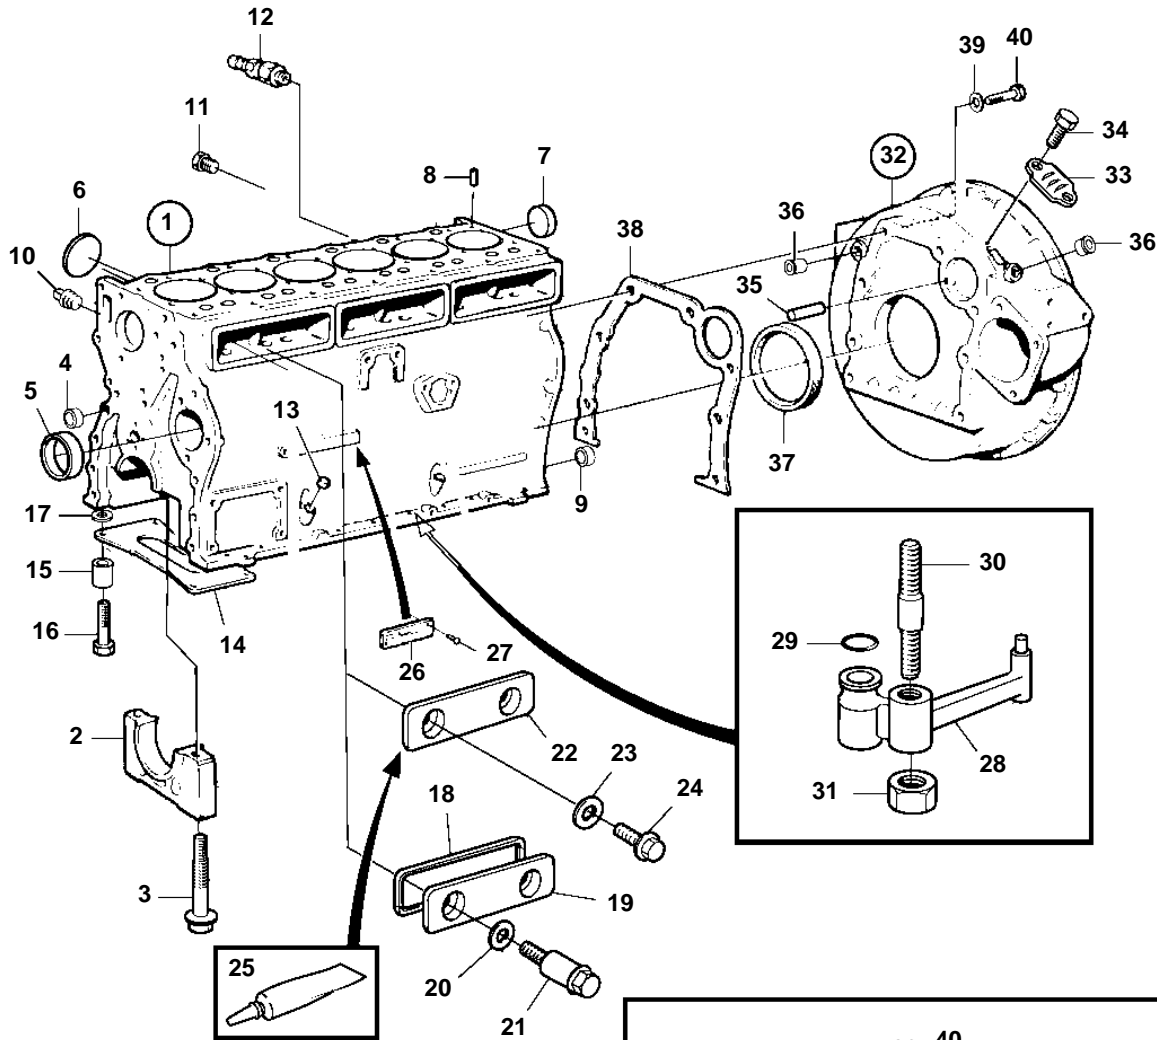

TAMD41P-A, SOLAS

## TAMD41P-A, SOLAS

REF	PART NO.	QTY	DESCRIPTION	NOTES
1	861690	1	Cylinder block	SN-2204164415
	3583103	1	Cylinder block	SN2204164416-2204168098
2		7	· Main bearing cap	
3	861005	14	· Flange screw	
4	955083	4	· Cap plug	
5	1542067	7	· Bushing	
6	463905	5	· Expansion plug	
7	968955	1	· Expansion plug	
8	946402	2	· Pin	
9	415311	3	· Sleeve	
10	479977	2	Plug	
11	479979	3	Plug	
12	947893	1	Drain cock	
13	955082	1	Cap plug	
14	1545159	1	Foot plate	
15	1545160	4	Spacer sleeve	
16	965187	4	Screw	
17	3850090	4	Spacer	
18	1542052	3	Rubber seal	EARLY TYPE
19	1542050	3	Inspection lid	EARLY TYPE
20	469846	6	Sealing ring	EARLY TYPE
21	859447	6	Shoulder screw	EARLY TYPE
22	877262	3	Inspection lid	LATE TYPE
23	18666	6	Gasket	LATE TYPE
24	965185	6	Flange screw	LATE TYPE
25	1161277	X	Sealant	LATE TYPE
	1161231	X	Sealant	LATE TYPE
26		1	Sign	
27	950885	2	Rivet	
28	1542320	6	Oil jet	Included in cylinder liner kit 3581714.
29	955981	6	O-ring	
30	1542380	6	Stud	
31	946035	6	Lock nut	
32	3581825	1	Flywheel housing	
33	407092	1	Cover	
34	967949	2	Screw	
35	404069	1	Setting indicator	
36	860926	2	Plug	
37	3582851	1	Sealing ring kit	
38	829487	1	Gasket	
39	941908	8	Spring washer	
40	965185	6	Flange screw	L=40mm
	965220	2	Flange screw	L=45mm
41	858164	1	Flywheel housing	
42	858165	1	Cover	
43	946752	10	Flange screw	
44	404069	1	Setting indicator	
45	407092	1	Cover	
46	967949	2	Screw	
47	423081	1	Flange	
48	946329	3	Flange screw	
49	838763	1	Crankcase ventilatio	
50	858256	1	Check valve	
51	951971	1	· Spring pin	
52	181501	1	· Steel ball	
53	843449	1	· Gasket	
54	876069	1	Filter	
55	843449	1	Gasket	
56		1	Washer	
57	967949	1	Screw	