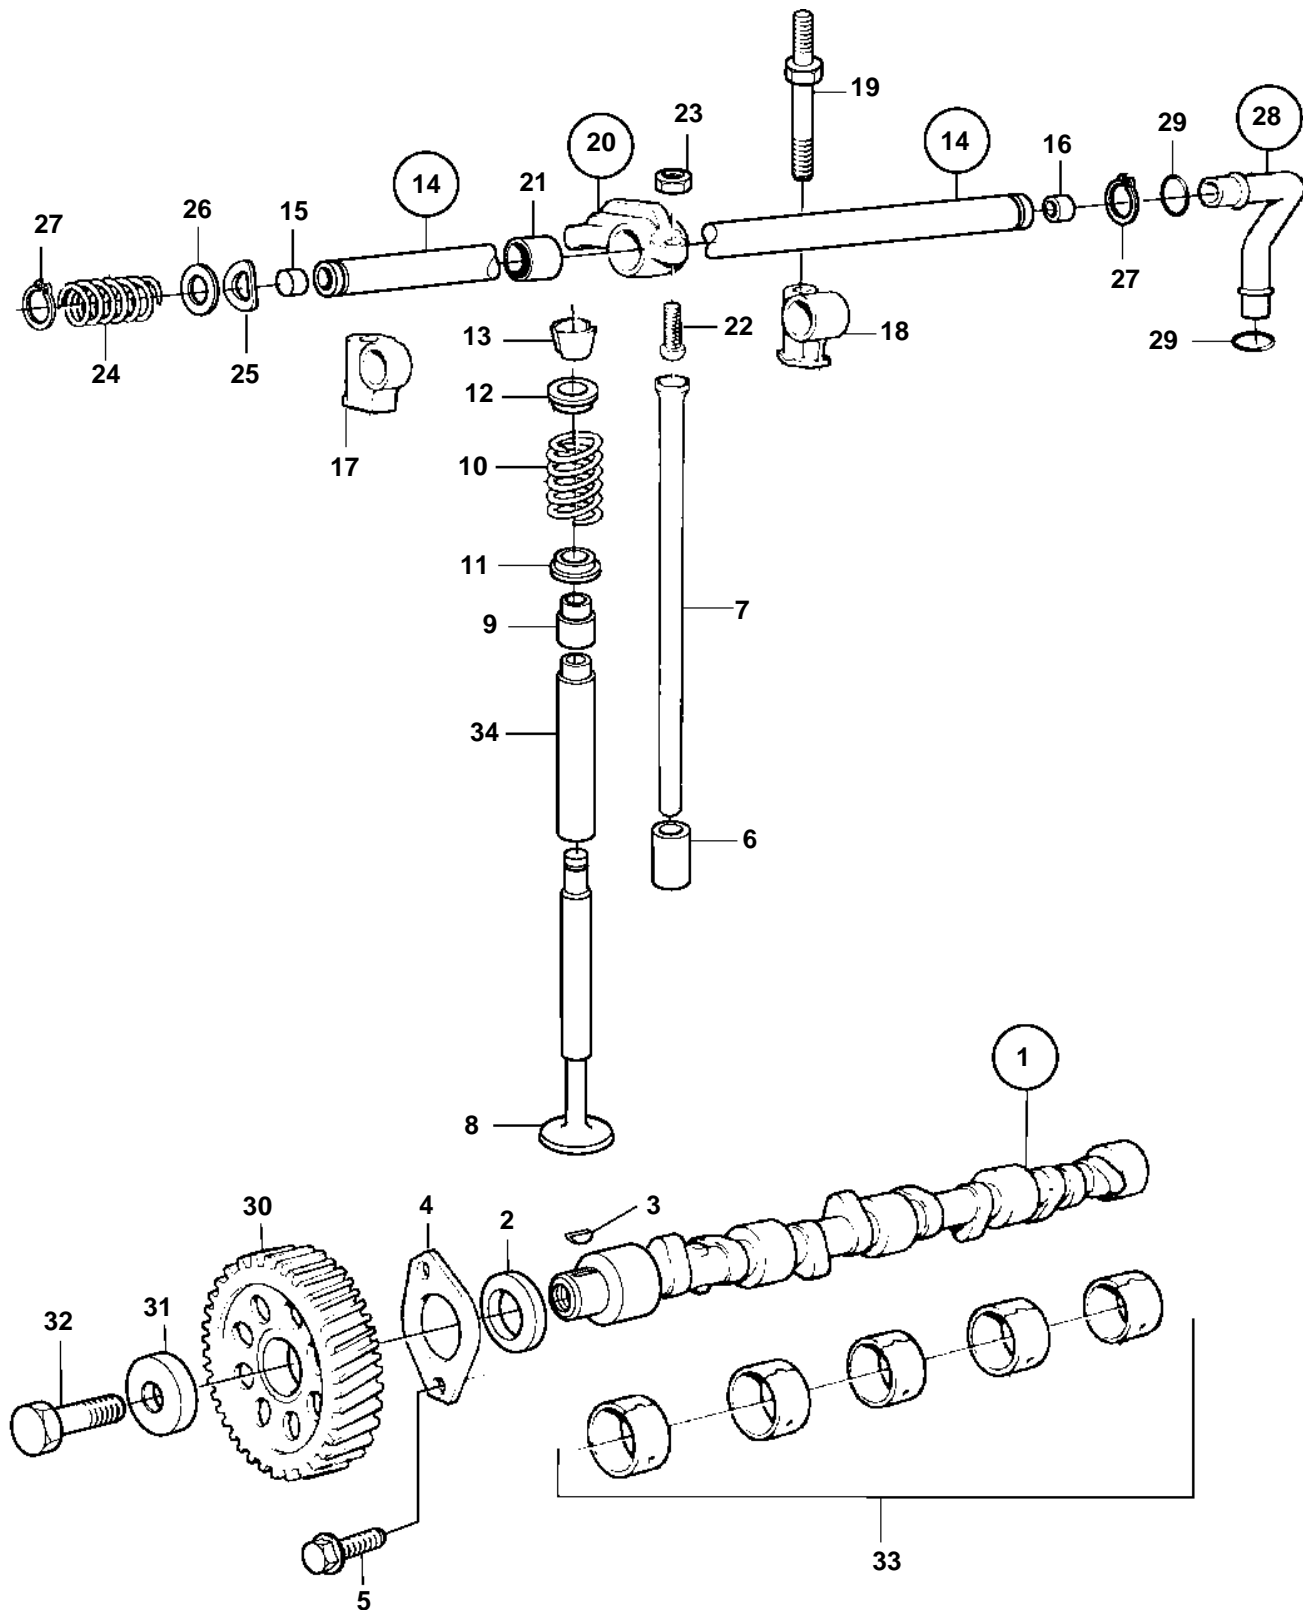

TMD31L-A, TAMD31P-A, TAMD31L-A, TAMD31M-A, TAMD31S-A, AD31P-A, AD31L-A

TMD31L-A, TAMD31P-A, TAMD31L-A, TAMD31M-A, TAMD31S-A, AD31P-A, AD31L-A

REF	PART NO.	QTY	DESCRIPTION	SEE SEC.	NOTES
1	861201	1	Camshaft		
2	1542221	1	· Spacer washer		
3	910116	1	· Key		
4	838992	1	Thrust washer		
5	946440	2	Flange screw		
6	1542208	8	Lifter		
7	838636	8	Push rod		
8	838638	4	Exhaust valve, exhaust		
	838637	4	Inlet valve, intake		
9	859171	8	Valve stem seal		
10	1545198	8	Valve spring		
11	1332137	8	Valve spring washer		
12	838639	8	Spring washer		
13	1677875	16	Valve collet		
14	838641	1	Rocker arm shaft		
15	955083	1	· Cap plug		
16	840444	1	· Sleeve		
17	838726	1	Bearing bracket		
18	838647	3	Bearing bracket		
19	838732	4	Stud		
20	3581128	4	Rocker arm, exhaust		NO 1,3,5,7
	3581129	4	Rocker arm, intake		NO 2,4,6,8
21	418297	4	· Bushing		
22	3581121	4	· Ball stud		
23	921781	4	· Nut		
24	411139	3	Spring		
25	840686	2	Washer		
26	400722	2	Washer		
27	914456	2	Lock ring		
28	860686	1	Intermediate pipe		
29	969198	2	· O-ring		
30	1542034	1	Gear		
31	1542223	1	Washer		
32	965193	1	Screw		
33	1542067	5	Bushing	1666	
34	3582561	8	Valve guide	1664	