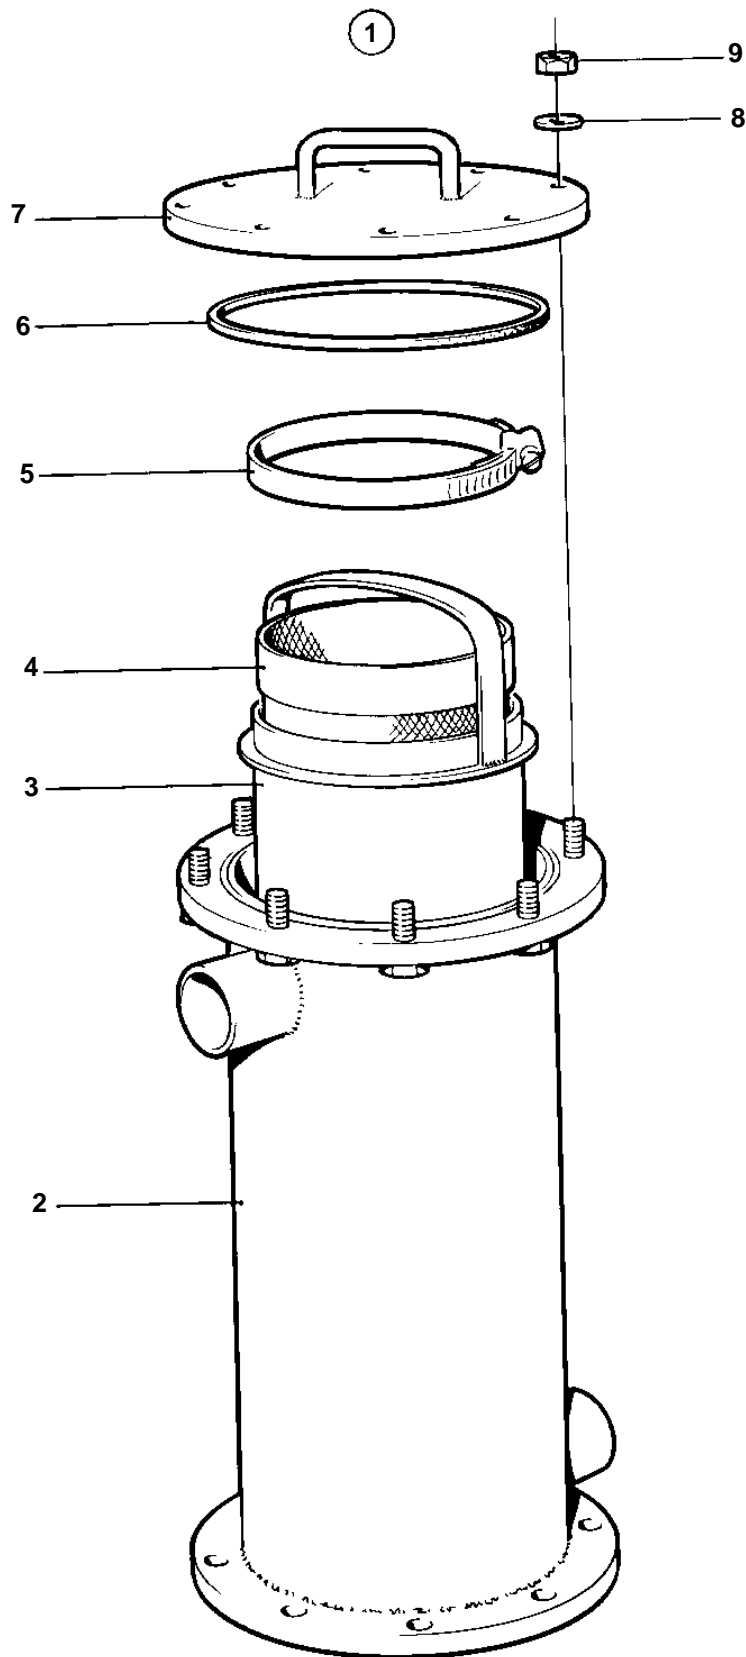

TMD102A, TAMD102A, TAMD102D

5552

TMD102A, TAMD102A, TAMD102D

REF	PART NO.	QTY	DESCRIPTION
1	843957	1	Sea water filter
2		1	· Filter housing
3		1	· Filter basket
4	843971	1	· Filter bag
5	949000	1	· Clamp
6	925287	1	· O-ring
7		1	· Cover
8	955900	8	· Washer
9	955785	8	· Nut