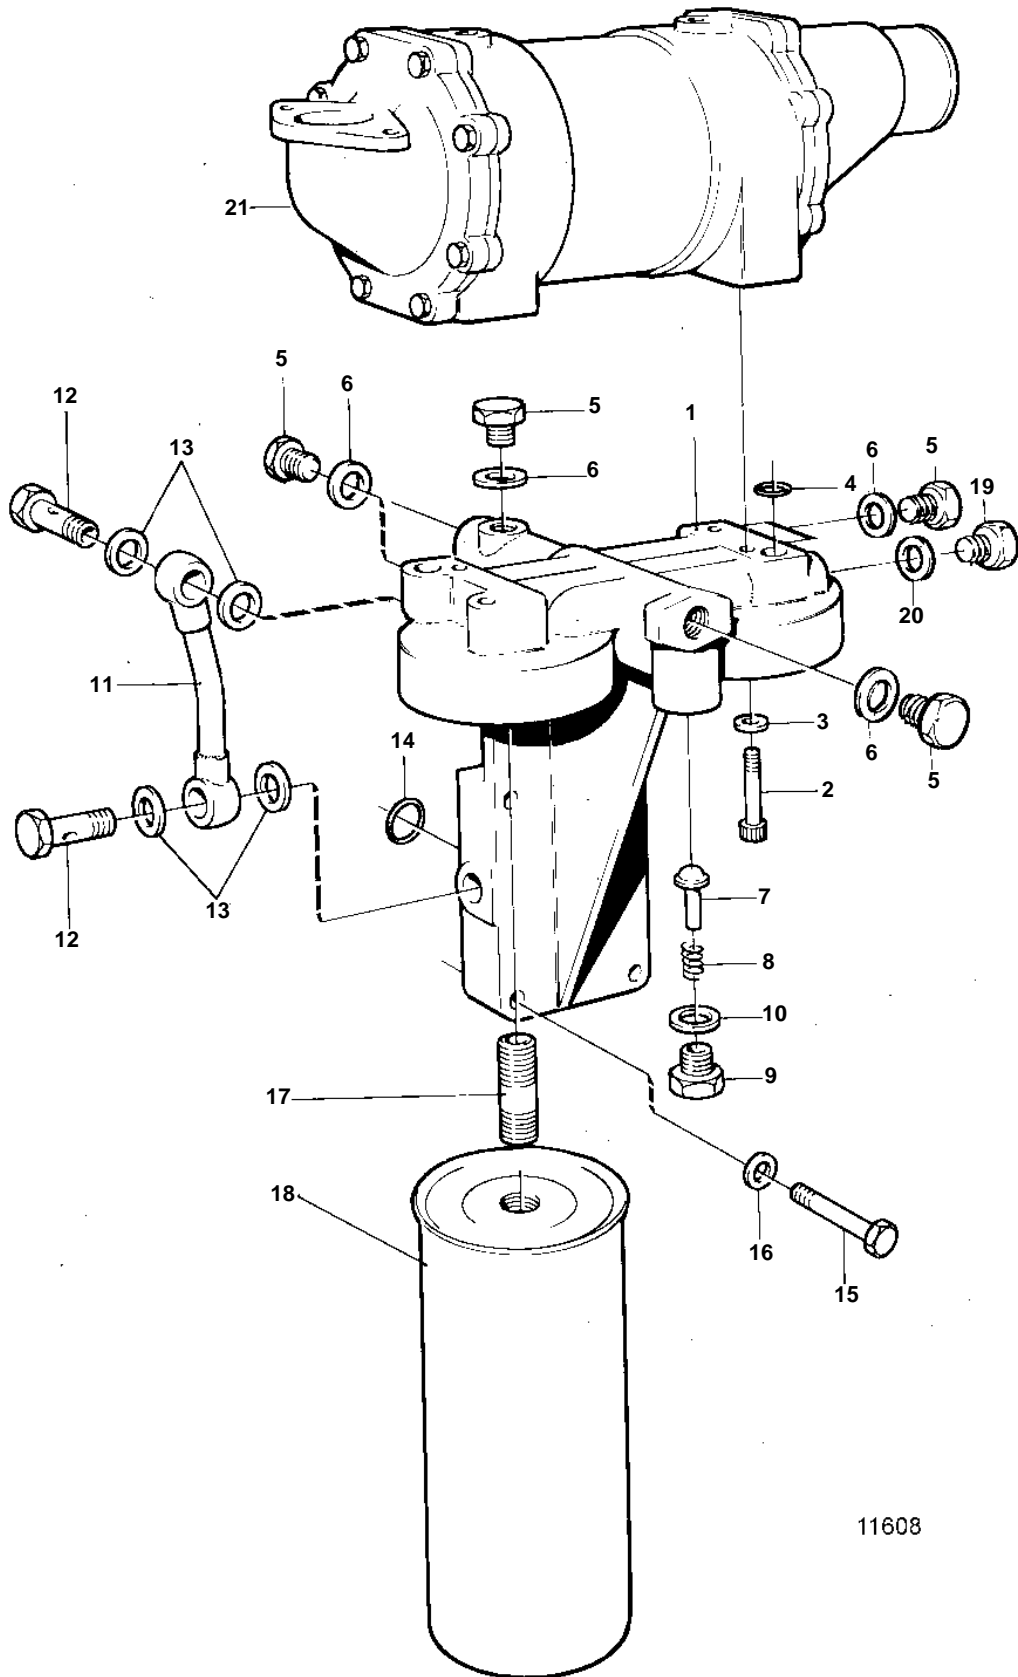

TMD102A

11608

TMD102A

REF	PART NO.	QTY	DESCRIPTION	SEE SEC.
1	843528	1	Bracket	
2	956572	4	Screw	
3	11992	4	Gasket	
4	949656	2	O-ring	
5	914391	6	Plug	
6	947623	6	Gasket	
7	471085	1	Valve	
8	466653	1	Spring	
9	466624	1	Plug	
10	18677	1	Gasket	
11	842831	1	Tube	
12	191157	2	Hollow screw	
13	947627	4	Gasket	
14	949657	2	O-ring	
15	955537	4	Screw	
16	942336	4	Spring washer	
17	466623	2	Nipple	
18	466634	2	Oil filter	
19	960632	2	Plug	
20	947624	2	Gasket	
21		1	Oil coolerengine	2730