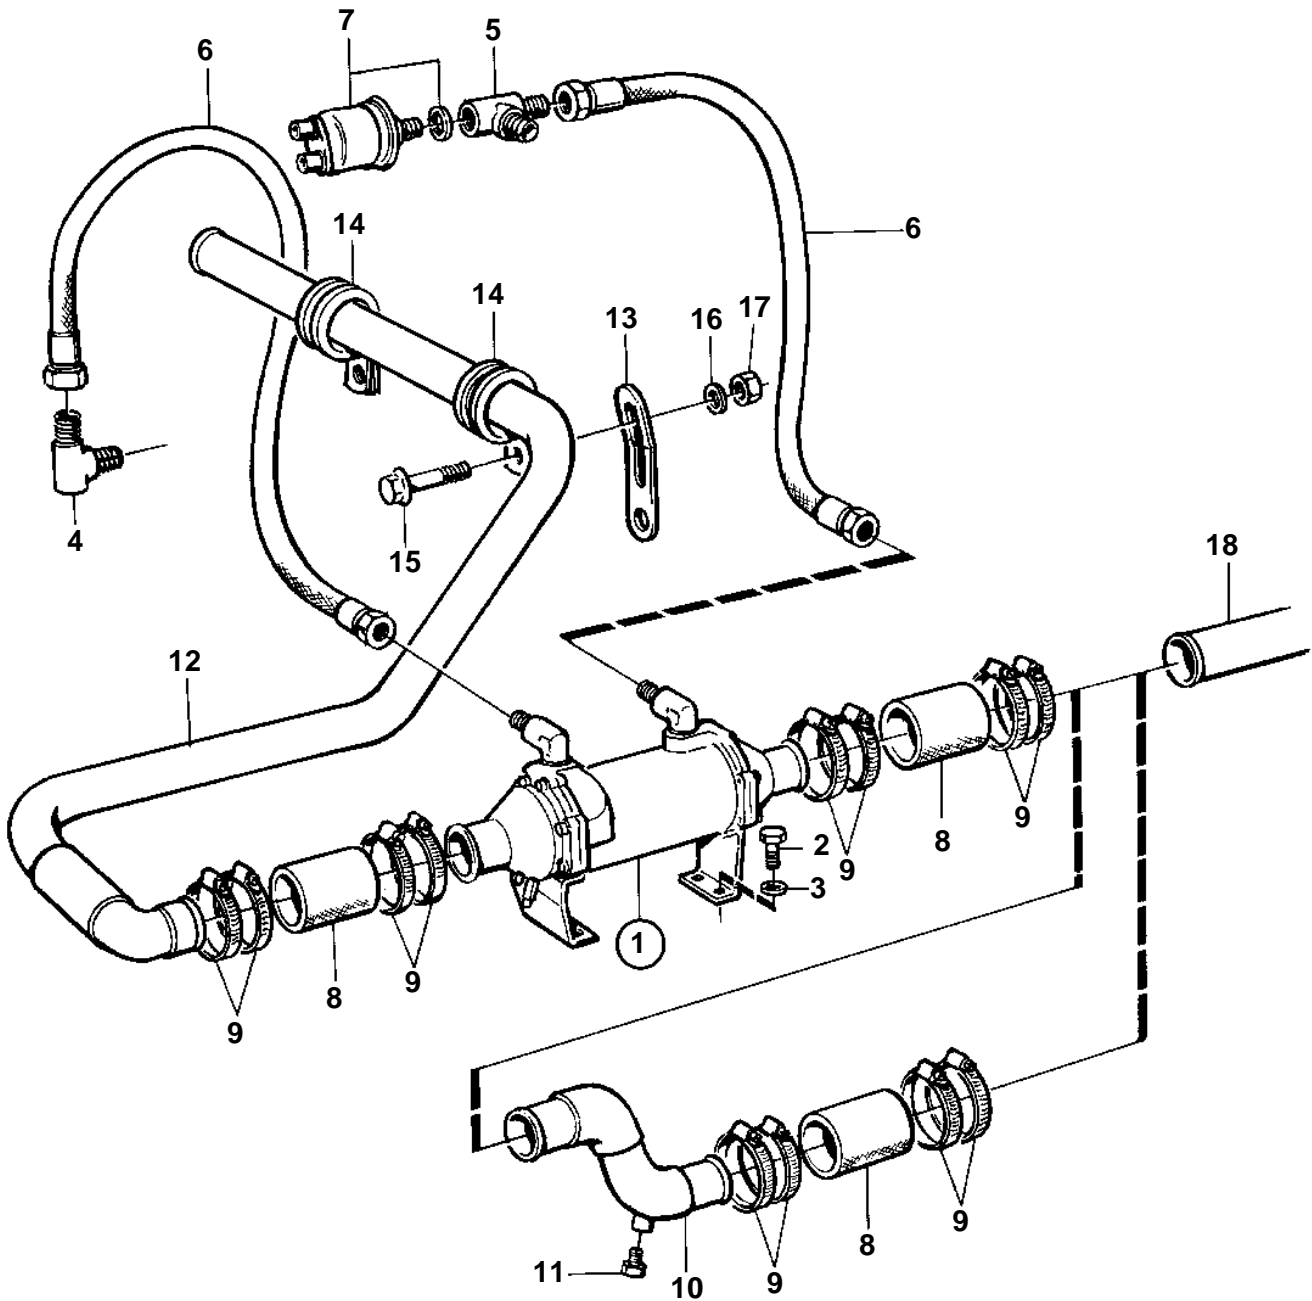

TAMD102A, TAMD102D

15481

TAMD102A, TAMD102D

REF	PART NO.	QTY	DESCRIPTION	SEE SEC.	NOTES
1	3825934	1	Oil cooler		CLASSIFIED
				1318	
2	946471	4	Screw		
3	942336	4	Spring washer		
4	842717	1	Nipple		
5	837063	1	Elbow union		
6	848351	2	Hose		
7		1	Oil pressure sensor		SE GROUP 30
8	952980	X	Rubber hose		3x110mm
9	961673	12	Clamp		
10	849951	1	Riser	SO	
11	861551	1	Plug		
12	849669	1	Tube	SO	
13	965571	2	Bracket		
14	945734	2	Clamp		
15	946934	2	Flange screw		
16	960140	2	Washer		(960139)
17	963105	2	Nut		
18		1	Pipeheat exchanger		