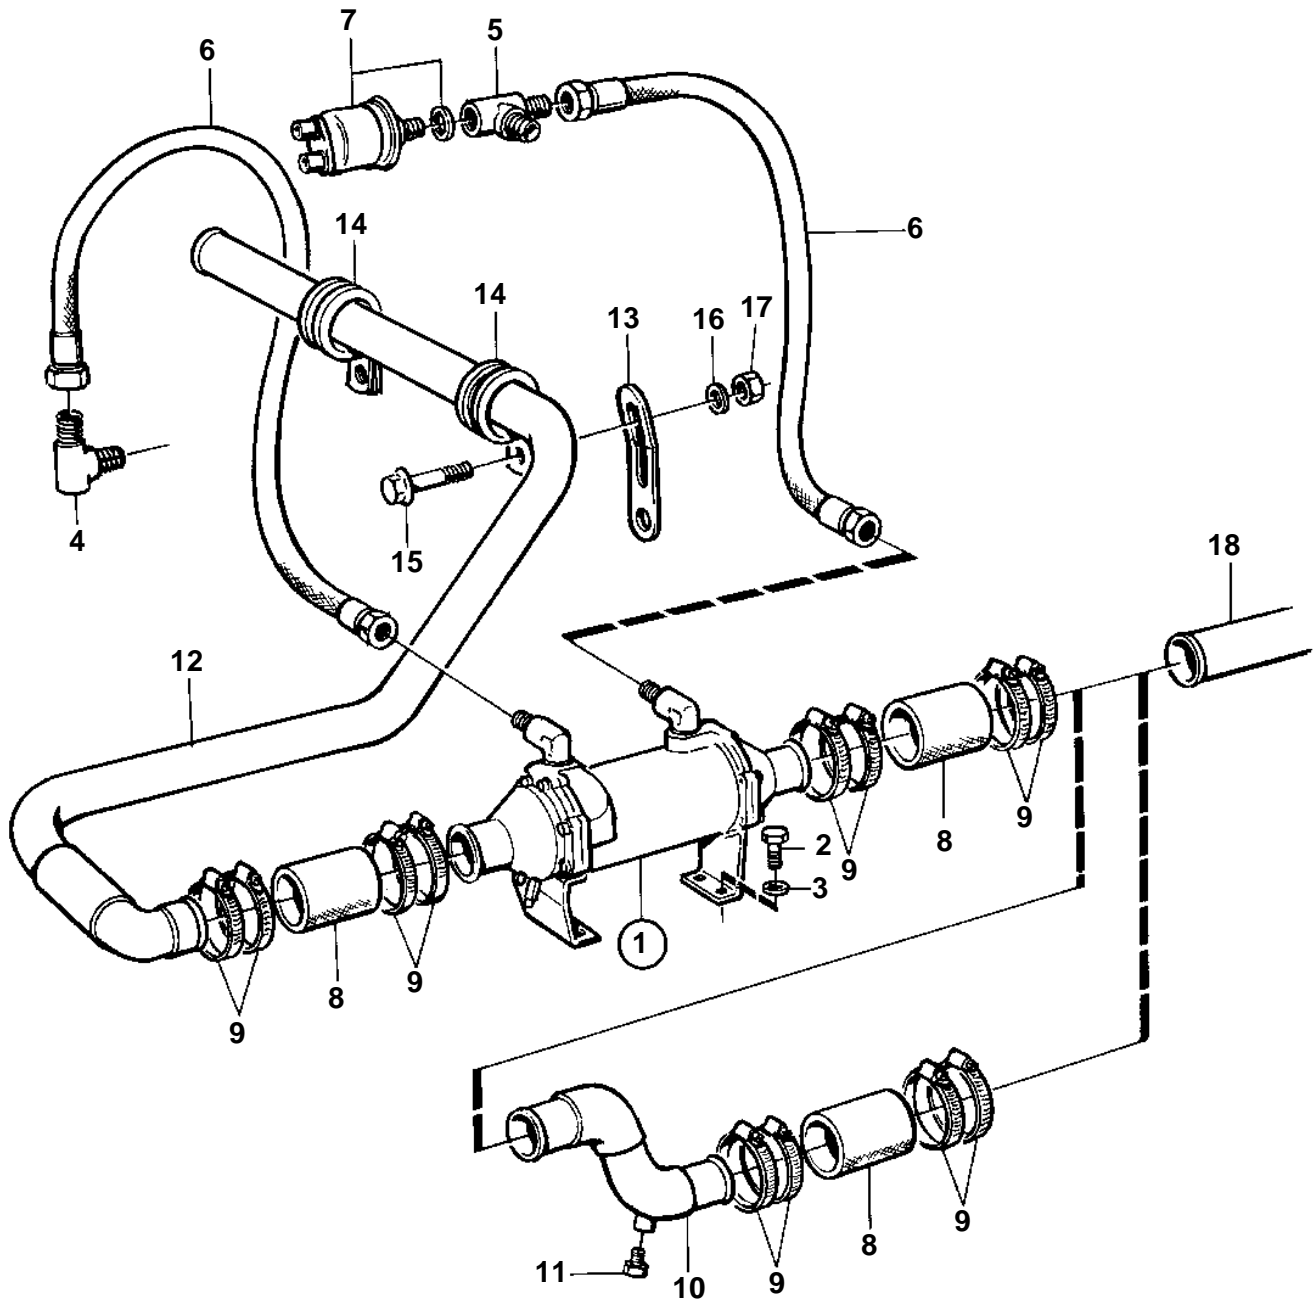

TAMD102A, TAMD102D

15481

TAMD102A, TAMD102D

REF	PART NO.	QTY	DESCRIPTION	SEE SEC.	NOTES
1	3825934	1	Oil cooler		CLASSIFIED
				1318	
2	955534	4	Screw		
3	942336	4	Spring washer		
4	842717	1	Nipple		
5	837063	1	Elbow union		
6	848351	2	Hose		
7		1	Oil pressure sensor		SE GROUP 30
8	952980	X	Rubber hose		2X110mm
9	961673	8	Clamp		
12	849669	1	Tube	SO	
13	965571	2	Bracket		
14	945734	2	Clamp		
15	946934	2	Flange screw		
16	960140	2	Washer		(960139)
17	963105	2	Nut		
18		1	Pipeheat exchanger		