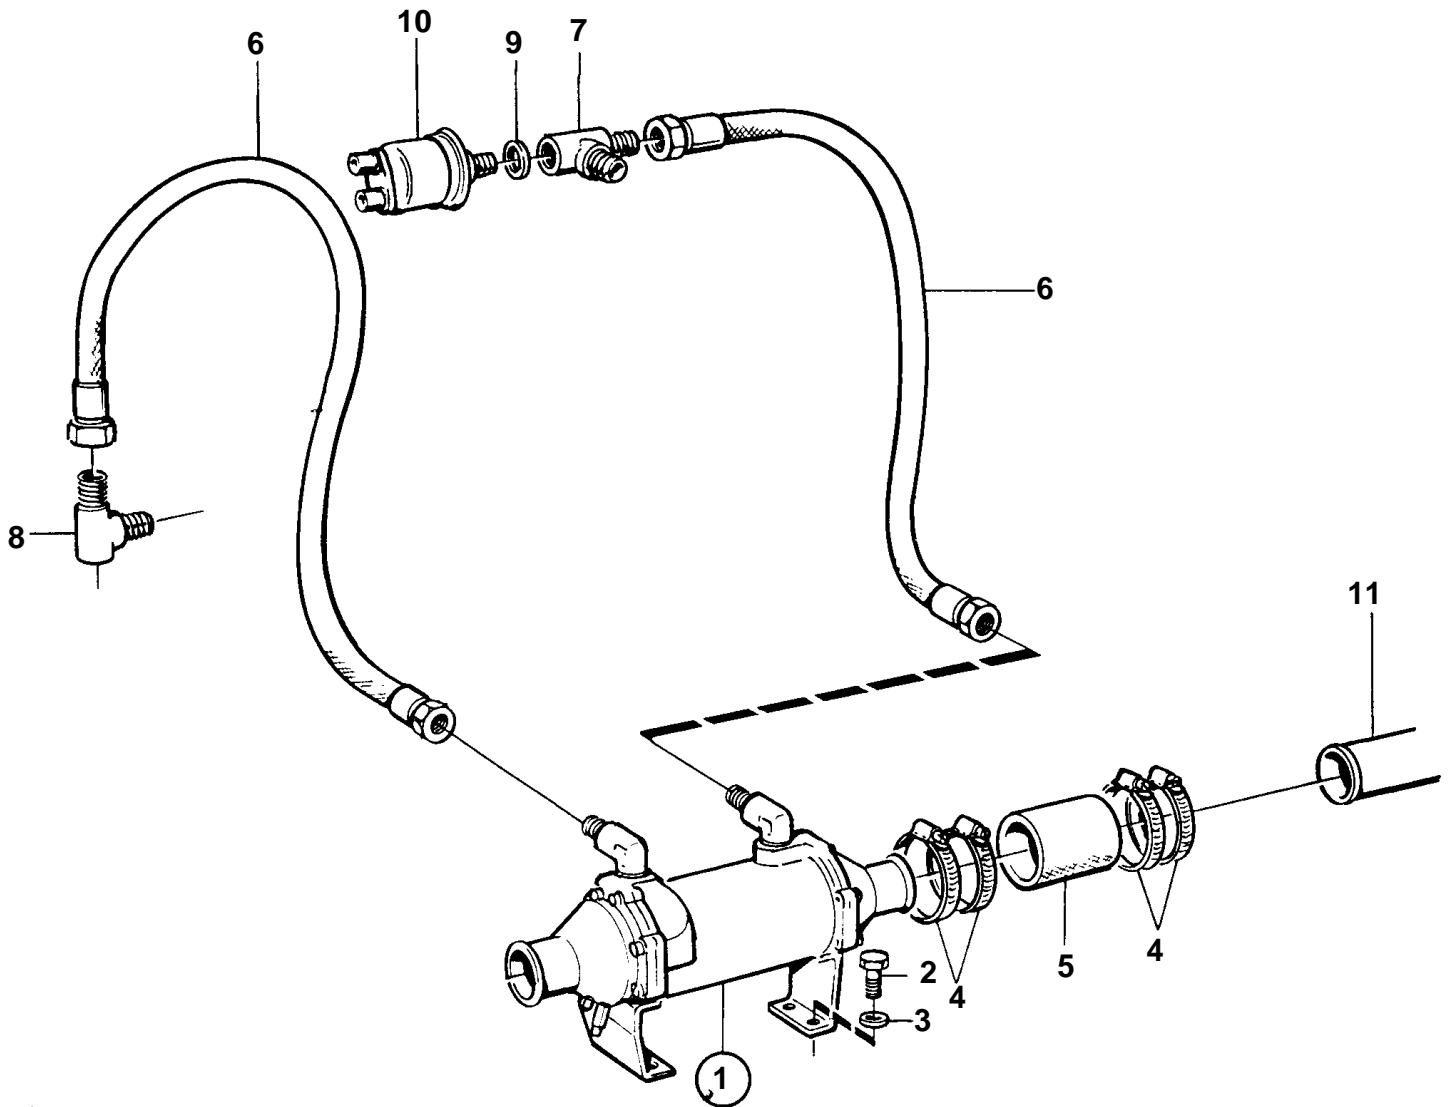

TMD102A, TAMD102A

16106

TMD102A, TAMD102A

REF	PART NO.	QTY	DESCRIPTION	SEE SEC.	NOTES
1	864205	1	Oil cooler		CLASSIFIED
				1318	
2	955534	4	Screw		
3	942336	4	Spring washer		
4	961673	4	Clamp		
5	952980	X	Rubber hose		L=110mm
6	848351	2	Hose		
7	837063	1	Elbow union		
8	842717	1	Nipple		
9	947624	1	Gasket		
10		1	Oil pressure sensor		SE GROUP 30
11		1	Tubeheat exchanger		