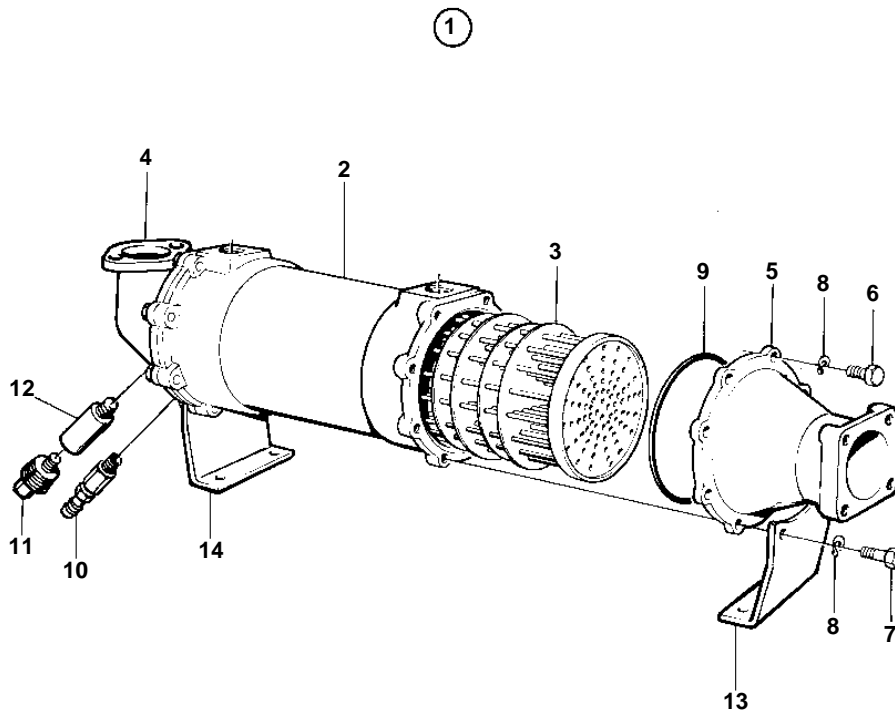

COMMON

15458

COMMON

REF	PART NO.	QTY	DESCRIPTION	NOTES
1		1	Oil cooler	
2	849618	1	· Housing	
3	3825932	1	· Insert	(864213)
4	843567	1	· End cover	
5	849402	1	· End cover	
6	955514	12	· Screw	
7	940117	4	· Screw	
8	941906	16	· Spring washer	
9	925027	2	· O-ring	
10	949918	1	· Drain cock	
11	838928	2	· Plug	
12	838929	2	· Zinc anod	
13		1	· Bracket	
14		1	· Bracket	