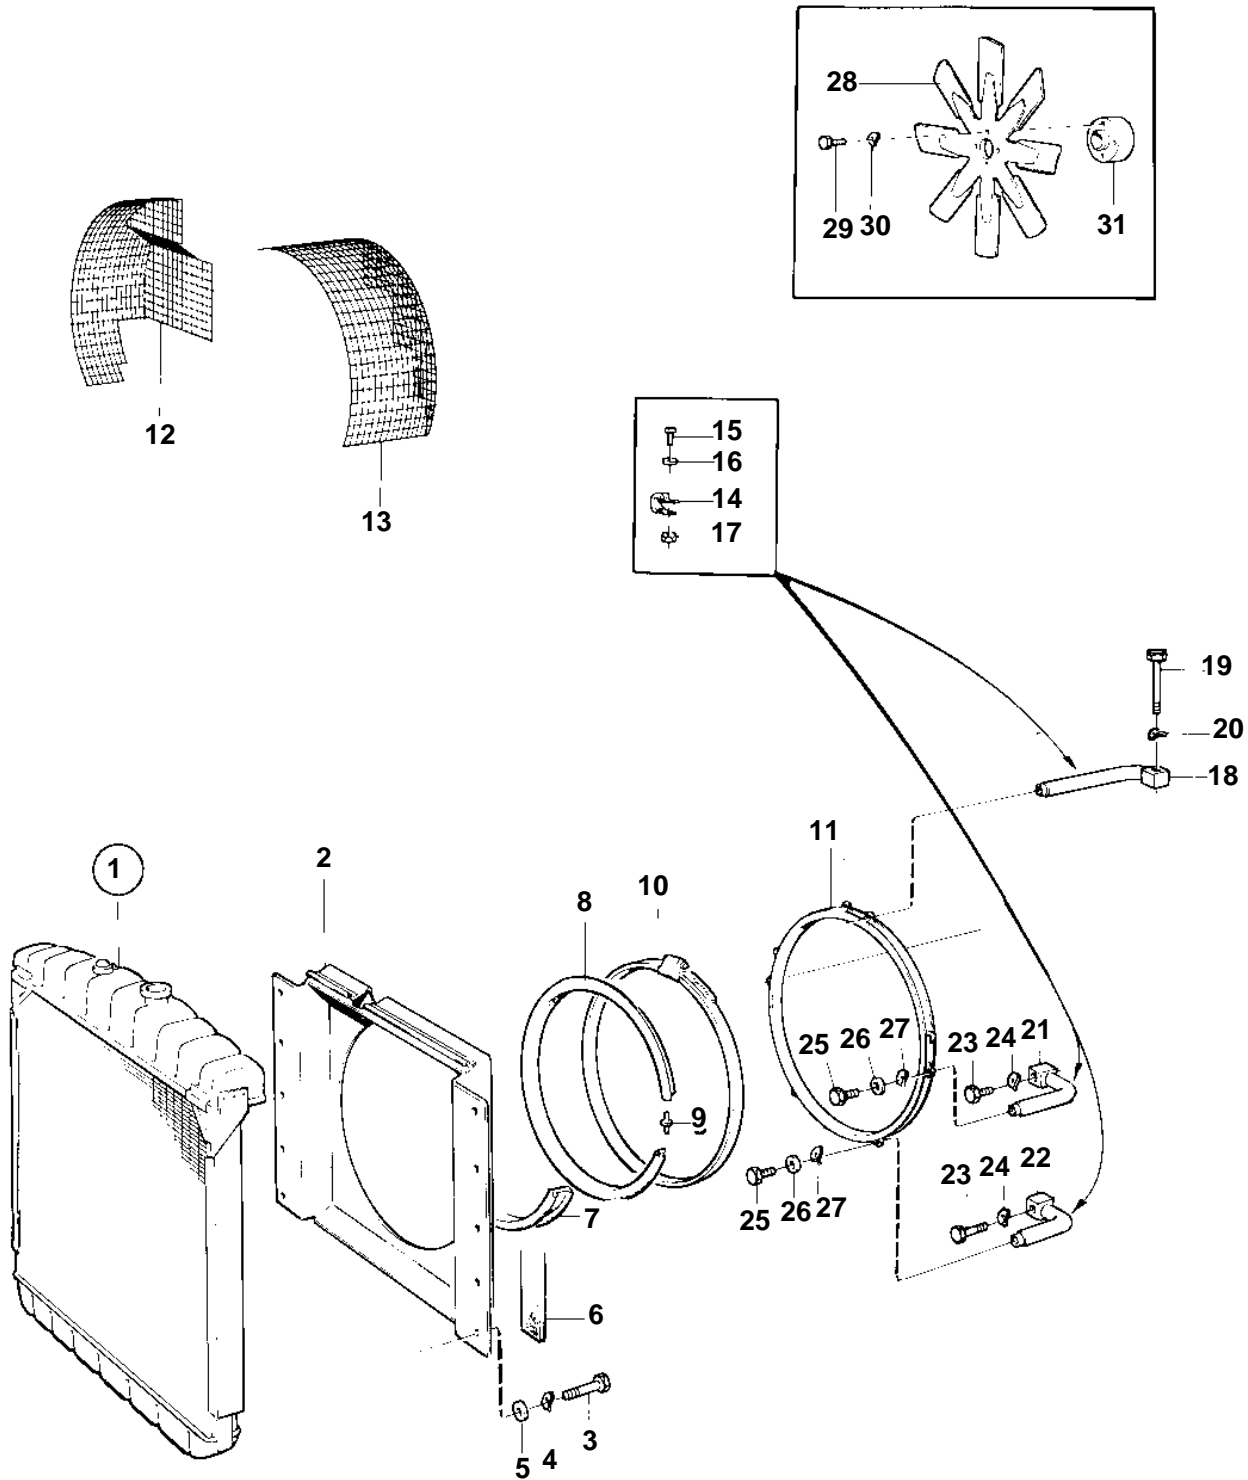

TMD102A (AUX)

6654

TMD102A (AUX)

REF	PART NO.	QTY	DESCRIPTION	SEE SEC.	NOTES
1		1	Radiator	2862	0,50sqm
		1	Radiator	2867	0,75sqm
2	843641	1	Fan shroud		FOR RADIATOR 0,50sqm
	844696	1	Fan shroud		FOR RADIATOR 0,75sqm
3	955524	10	Screw		FOR 843641
	955270	10	Screw		FOR 844696
4	941907	10	Spring washer		FOR 843641
	941906	10	Spring washer		FOR 844696
5		10	Washer		FOR 843641
	955893	10	Washer		FOR 844696
6	821707	2	Sealing strip		FOR 843641
	836046	2	Sealing strip		FOR 844696
7	836055	1	Sealing cloth		FOR 844696
8	837300	1	Sealing strip		
9	475450	1	Connector		
10	947467	1	Clamp		
11		1	Fan ring		
12	847500	1	Safety net		
13	847499	1	Safety net		
14	945081	12	Clamp		
15	956094	12	Screw		
16	192404	24	Washer		
17	955781	12	Nut		
18	843643	1	Anchorage		RIGHT
	843642	1	Anchorage		L
19	941252	2	Screw		
20	942336	2	Spring washer		
21		1	Anchorage		L
22	843014	2	Anchorage		
23	955539	3	Screw		
24	942336	4	Spring washer		
25	940113	6	Screw		
26	960141	6	Washer		
27	941907	6	Spring washer		
28	843517	1	Fan, suction type		D=620mm
	843563	1	Fan, pusher type		D=620mm
29	940186	4	Screw		
30	941907	4	Spring washer		
31	843839	1	Spacer ring		