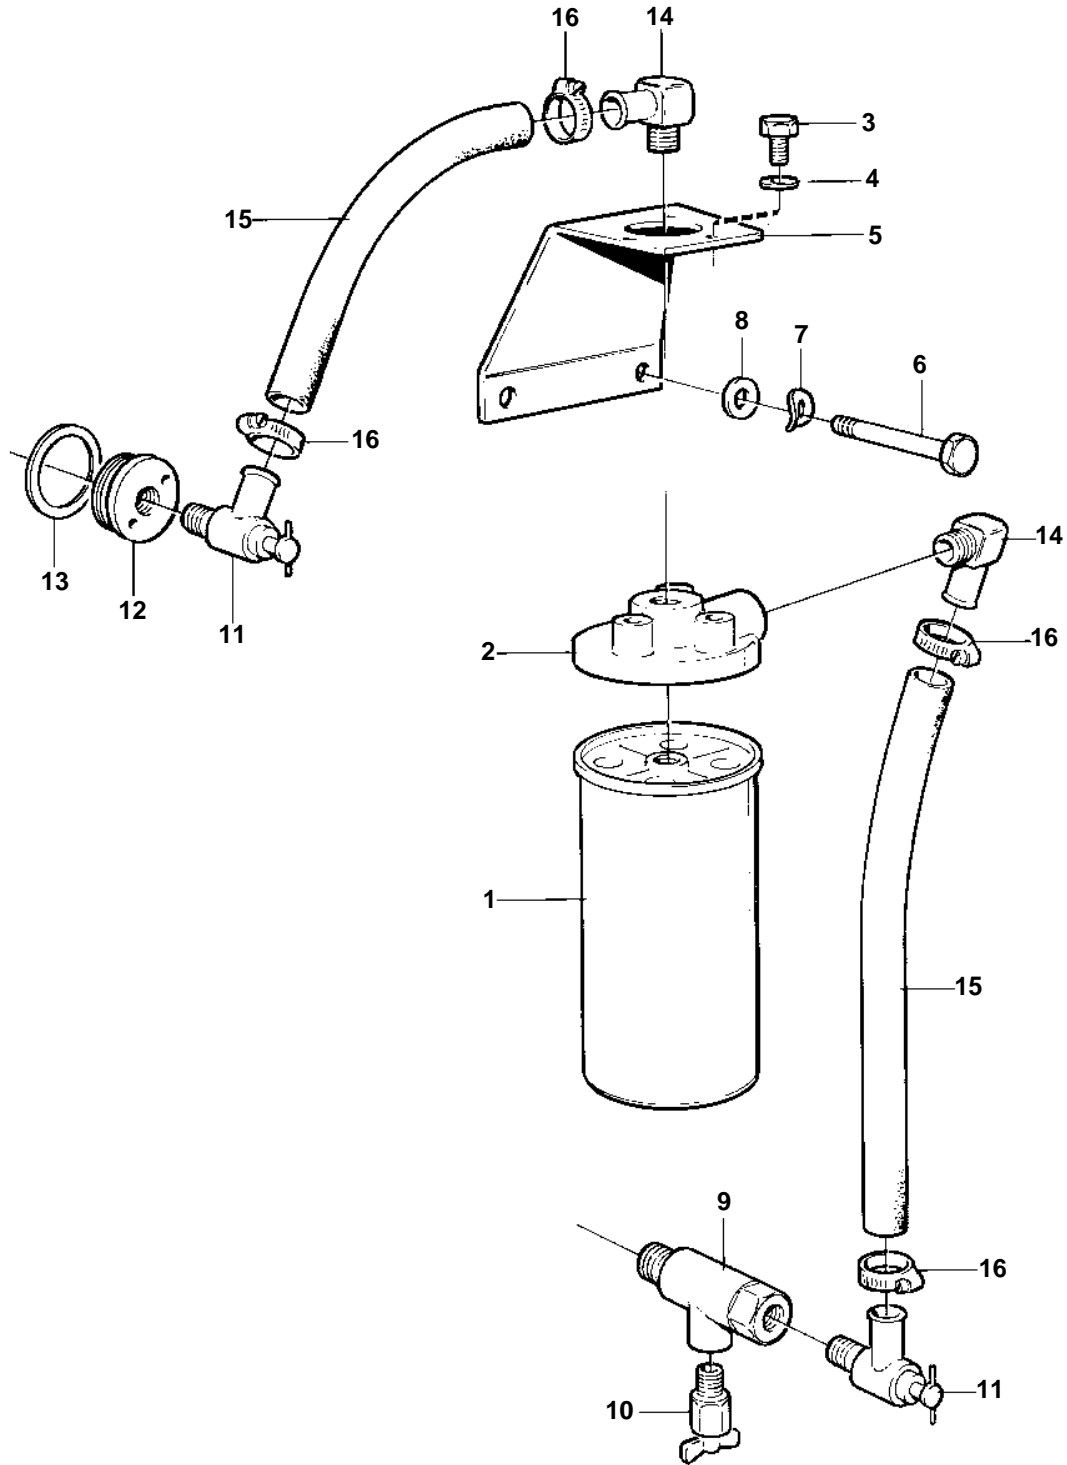

TMD102A, TAMD102A, TAMD102D

15299

TMD102A, TAMD102A, TAMD102D

REF	PART NO.	QTY	DESCRIPTION	NOTES
1	366822	1	Filter	
2	836440	1	Filter housing	
3	955524	3	Screw	
4	941907	3	Spring washer	
5	843992	1	Bracket	
6	191652	2	Screw	
7	942336	2	Spring washer	
8	940097	2	Washer	
9	827932	1	Nipple	
10	949918	1	Drain cock	
11	365287	2	Tap	
12	837180	1	Plug	
13	469328	1	Gasket	
14	961606	2	Elbow nipple	
15	952969	X	Rubber hose	L=180mm
	952969	X	Rubber hose	L=310mm
16	943472	4	Hose clamp	