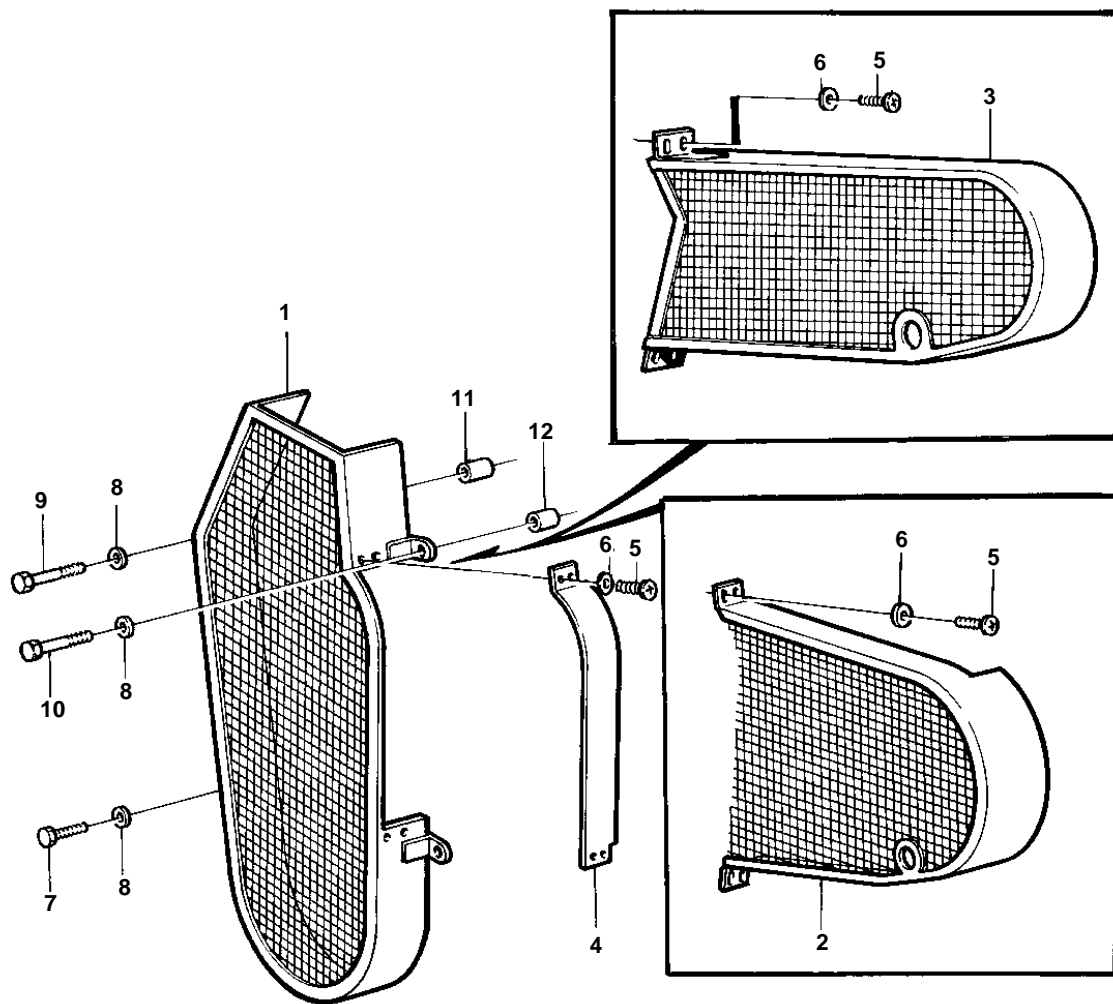

TMD102A, TAMD102A, TAMD102D

11605

TMD102A, TAMD102A, TAMD102D

REF	PART NO.	QTY	DESCRIPTION	NOTES
1	836730	1	Belt protector	
2	836700	1	Belt protector	LOW ALTERNATOR
3		1	Belt protector	HIGH ALTERNATOR
4	836063	1	Protecting plate	NO ALTERNATOR
5	950043	2	Screw	
6	941906	2	Spring washer	
7	955544	2	Screw	
8	942336	4	Spring washer	
9	955541	1	Screw	
10	955539	1	Screw	
11	821541	1	Sleeve	K.C
12	824248	1	Sleeve	K.C