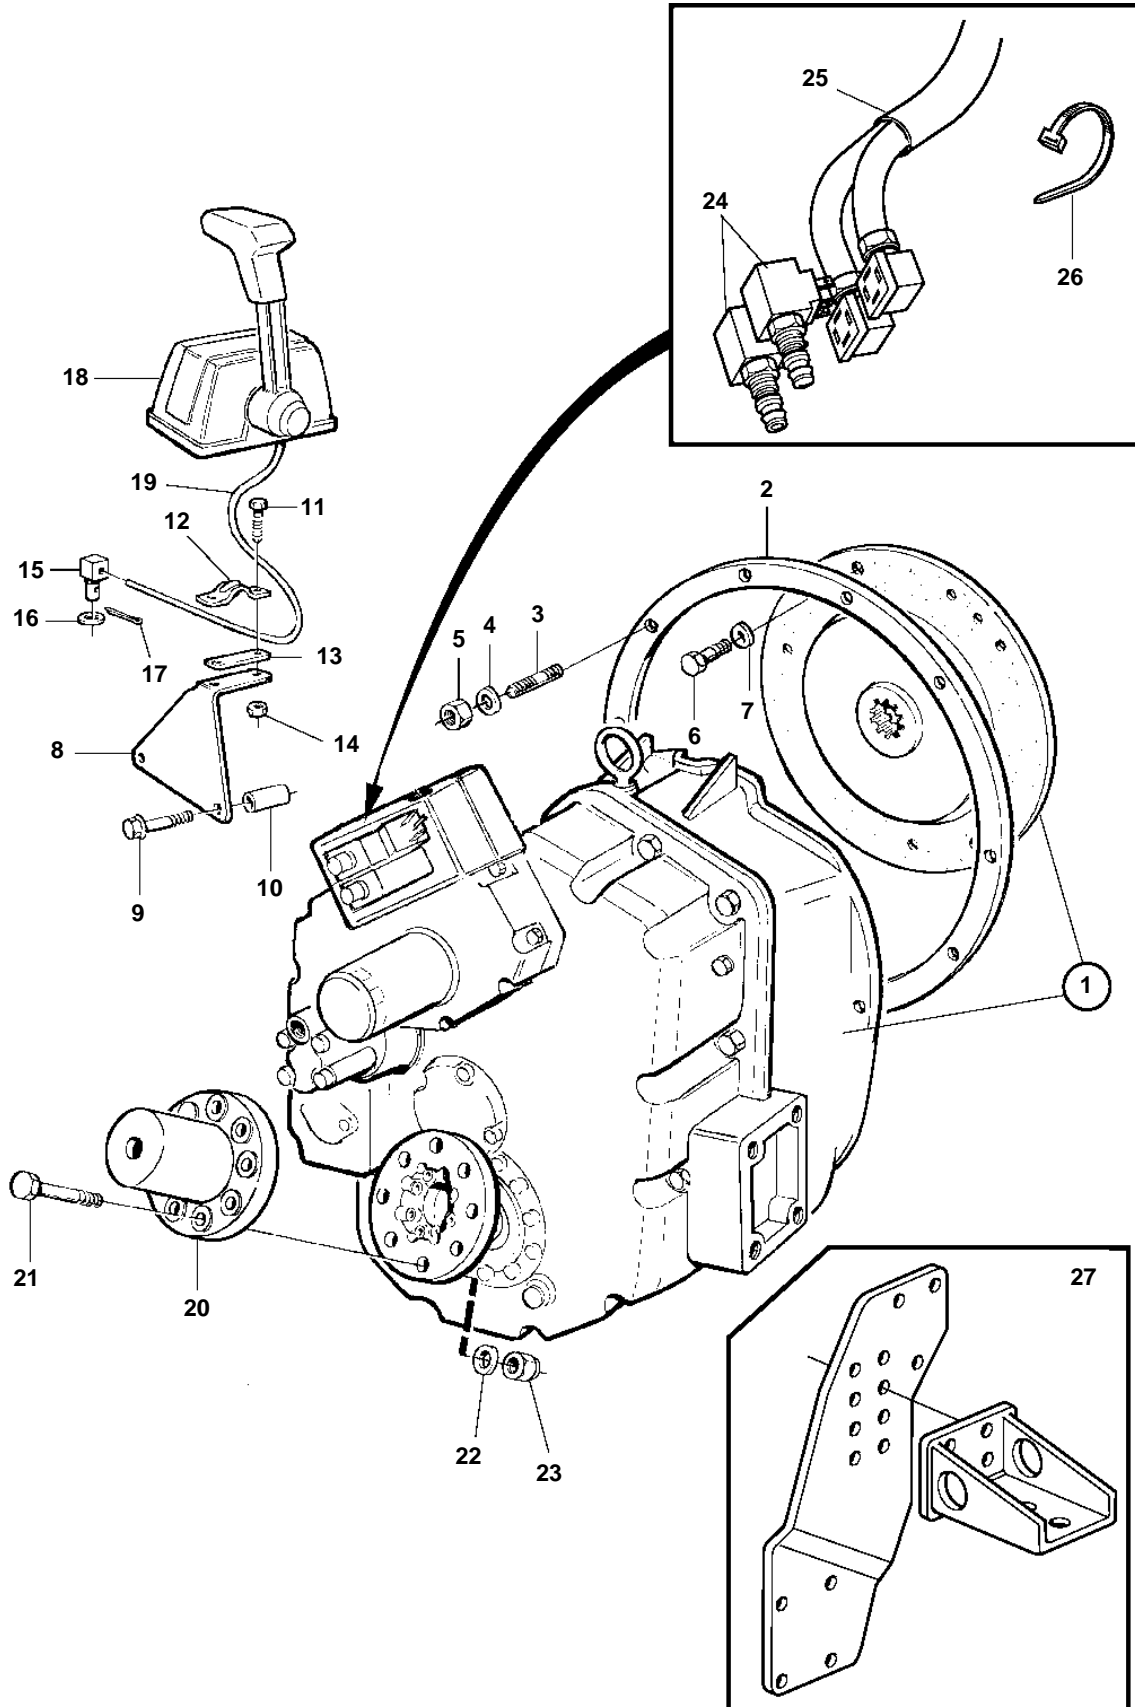

TAMD74C-A, TAMD74L-A, TAMD74P-A, TAMD74C-B, TAMD74L-B, TAMD74P-B, TAMD75P-A

TAMD74C-A, TAMD74L-A, TAMD74P-A, TAMD74C-B, TAMD74L-B, TAMD74P-B, TAMD75P-A

REF	PART NO.	QTY	DESCRIPTION	SEE SEC.	NOTES
1		1	Reversing gear		RATIO 1.482:1
		1	Reversing gear		RATIO 1.651:1
		1	Reversing gear		RATIO 2.184:1
			Comps. not spec.		
2	862623	1	Gasket		
3	953486	12	Stud		
4	942336	12	Spring washer		
5	955827	12	Nut		
6	956582	8	Screw		
7	942336	8	Spring washer		
8	864242	1	Bracket		
9	955570	2	Screw		
10	830672	2	Spacer sleeve		
11	956079	2	Screw		
12	819067	1	Brace		For control cable 333, 33c.
	6853782	1	Clamp		For control cable 443, 43c.
13	819068	1	Washer		
14	963104	2	Nut		
15	853217	1	Cube		
16	940191	1	Washer		
17	17253	1	Cotter pin		
18		X	Control		SEE GROUP 27
19		X	Control cable		SEE GROUP 27
20	863994	1	Clutch flange	SO	
21	955739	8	Screw		
22	941912	8	Spring washer		
23	950378	8	Nut		
24	3827257	2	Solenoid		12V
	3826414	2	Solenoid		24V
25	873827	1	Cable kit		
26	948211	2	Strip clamp		
27		2	Engine suspension	5011	